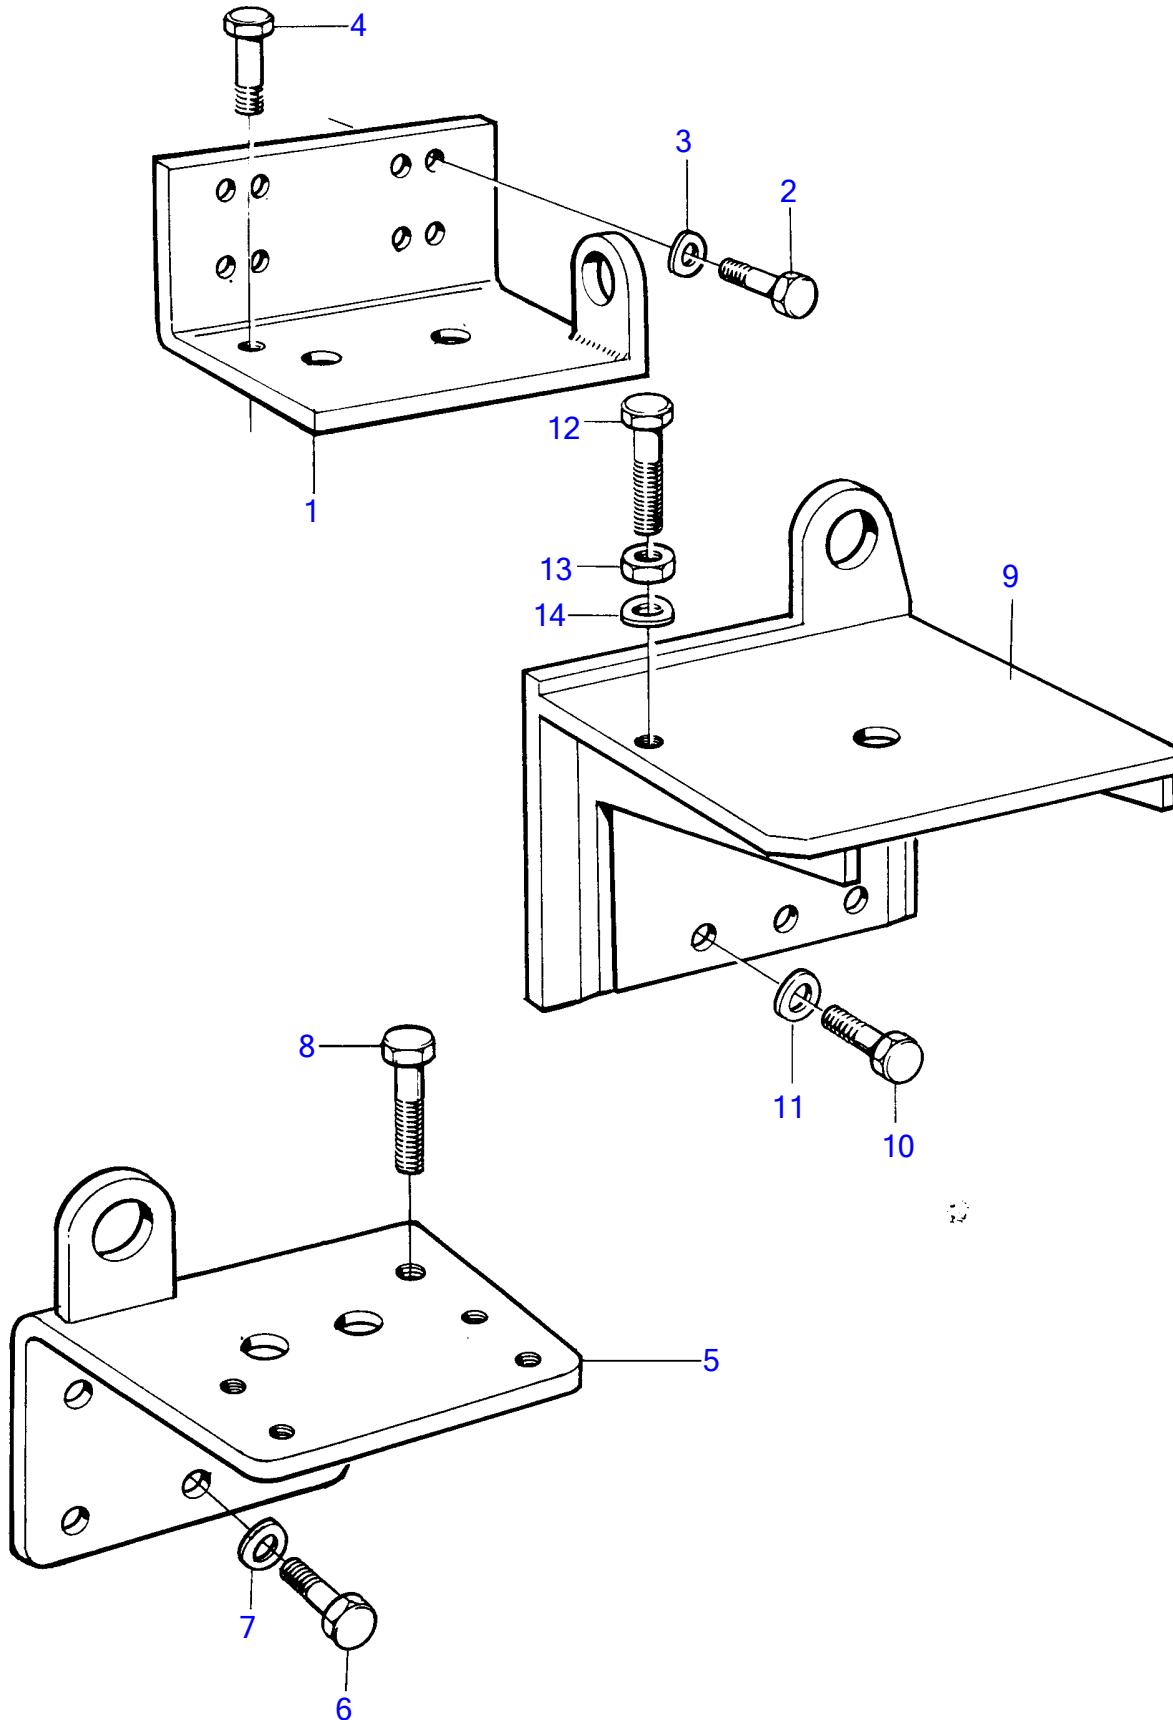

TAMD122A, TMD122A

16 078

TAMD122A, TMD122A

REF	PART NO.	QTY	DESCRIPTION	NOTES
5	865485	1	Bracket	S.B
	(865486)	1	Bracket	P, Obsolete part
6	955590	12	Hexagon screw	
7	941912	12	Spring washer	
8	970972	2	Hexagon screw	