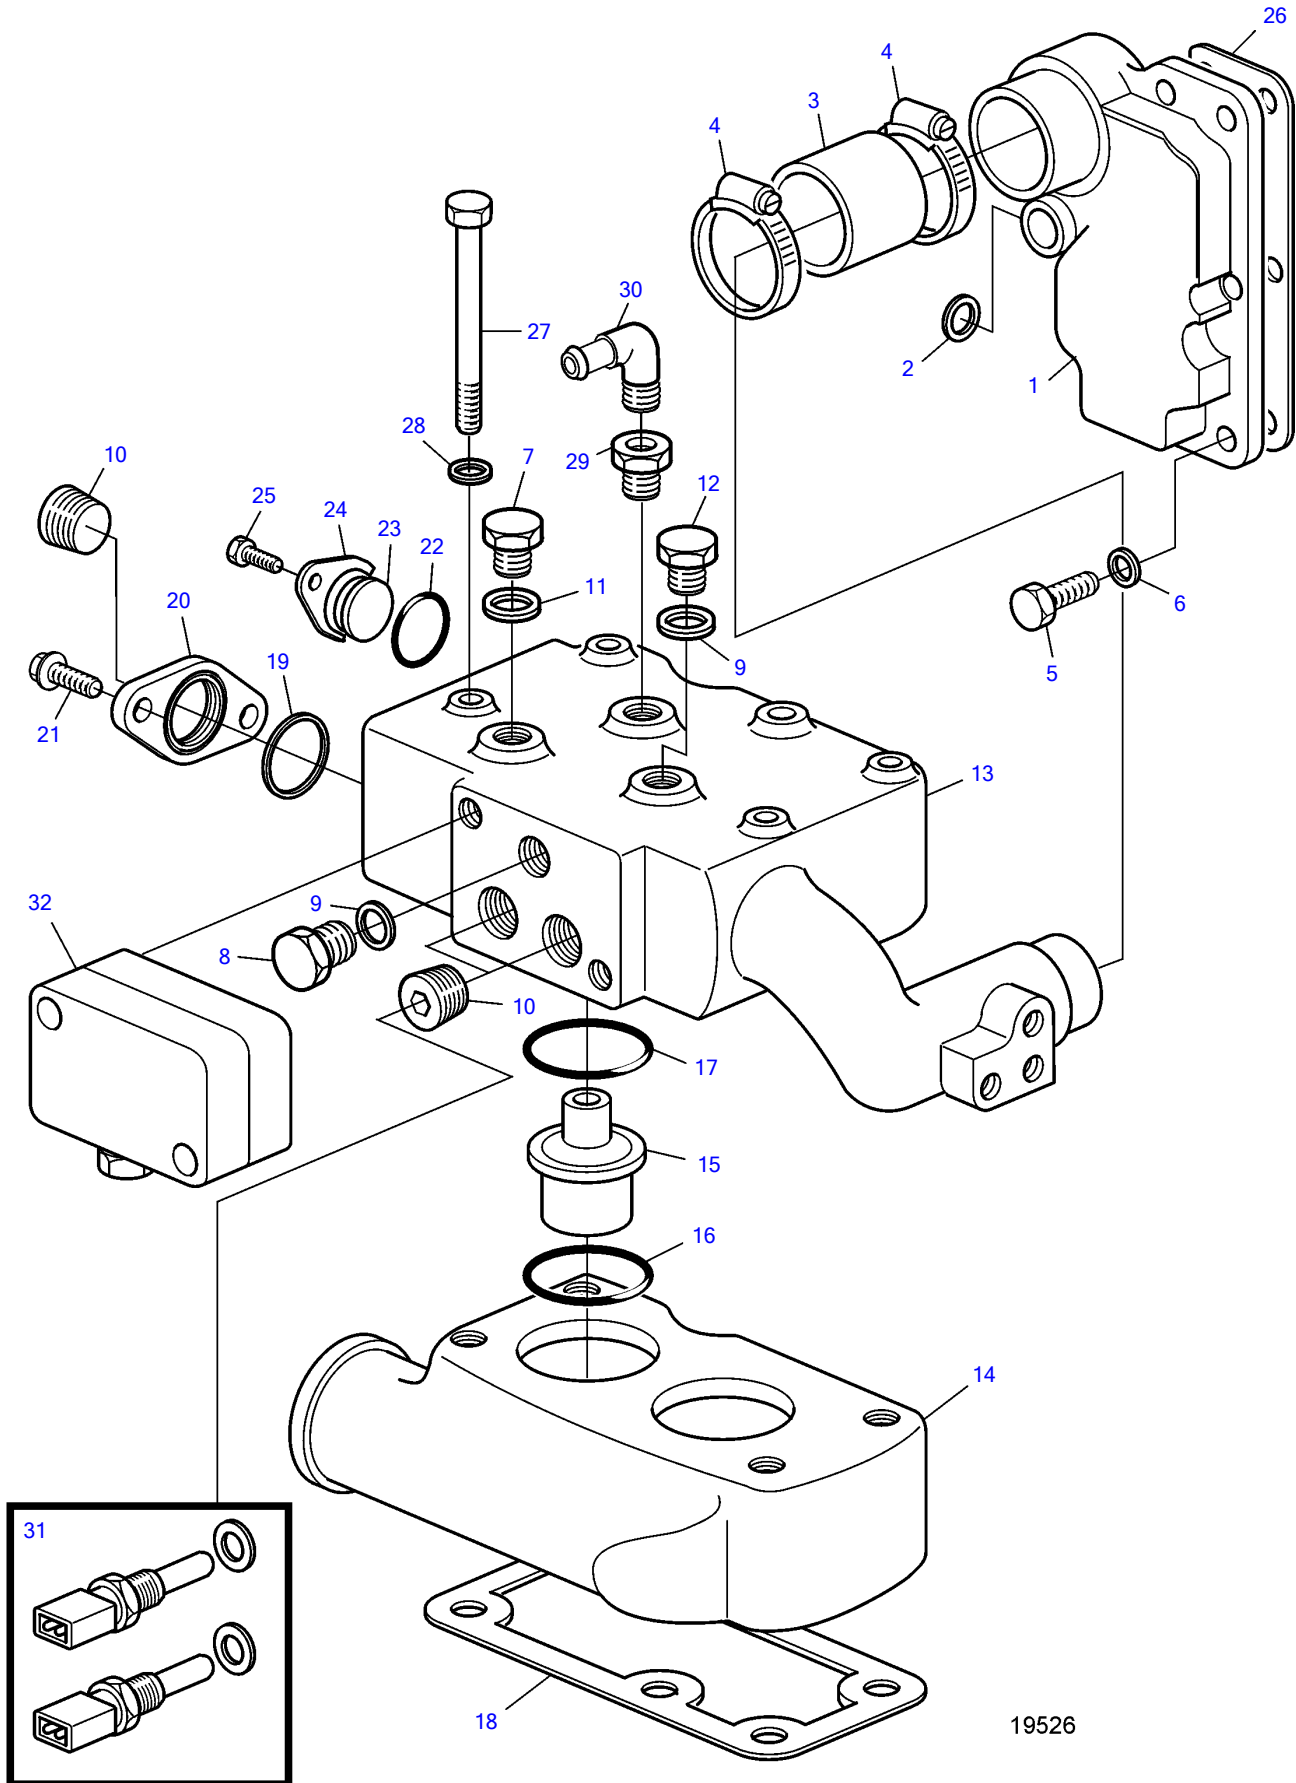

TAMD122A, TMD122A

TAMD122A, TMD122A

REF	PART NO.	QTY	DESCRIPTION	NOTES
1	822593	1	End cover	
2	822575	1	Sealing ring	
3	470464	1	Radiator hose	
4	943480	2	Hose clamp	
5	940115	3	Hexagon screw	
	955535	2	Hexagon screw	
	955539	1	Hexagon screw	
6	942336	6	Spring washer	
7	960632	1	Plug	M18
8	180761	1	Plug	Alt
9	11996	X	Gasket	Alt
10	479977	X	Plug	Alt
11	11998	1	Gasket	
12	960631	1	Plug	M16
13	(3827939)	1	Thermostat housing	Obsolete part
14	470548	1	Thermostat housing	
15	8149182	2	Thermostat	82°C
	8149186	2	Thermostat	For engines in with keel cooling., 86°C
16	1544710	2	Sealing ring	
17	1544410	2	Sealing ring	
18	423352	1	Gasket	
19	469477	1	Sealing ring	
20	843908	1	Flange	
21	955524	2	Hexagon screw	
22	470527	1	Sealing ring	
23	(3829395)	1	Plug	Obsolete part
24	(3829403)	1	Brace	Obsolete part
25	942624	1	Flange screw	
26	3827398	1	Gasket	
27	959798	2	Hexagon screw	L=152mm
	959799	2	Hexagon screw	L=165mm
28	940097	4	Washer	
29	479954	1	Nipple	
30	942758	1	Elbow nipple	
31		1	Ect sensor	See group 30
		1	Thermo monitor	See group 30
32		1	Protecting casing, classifiable	