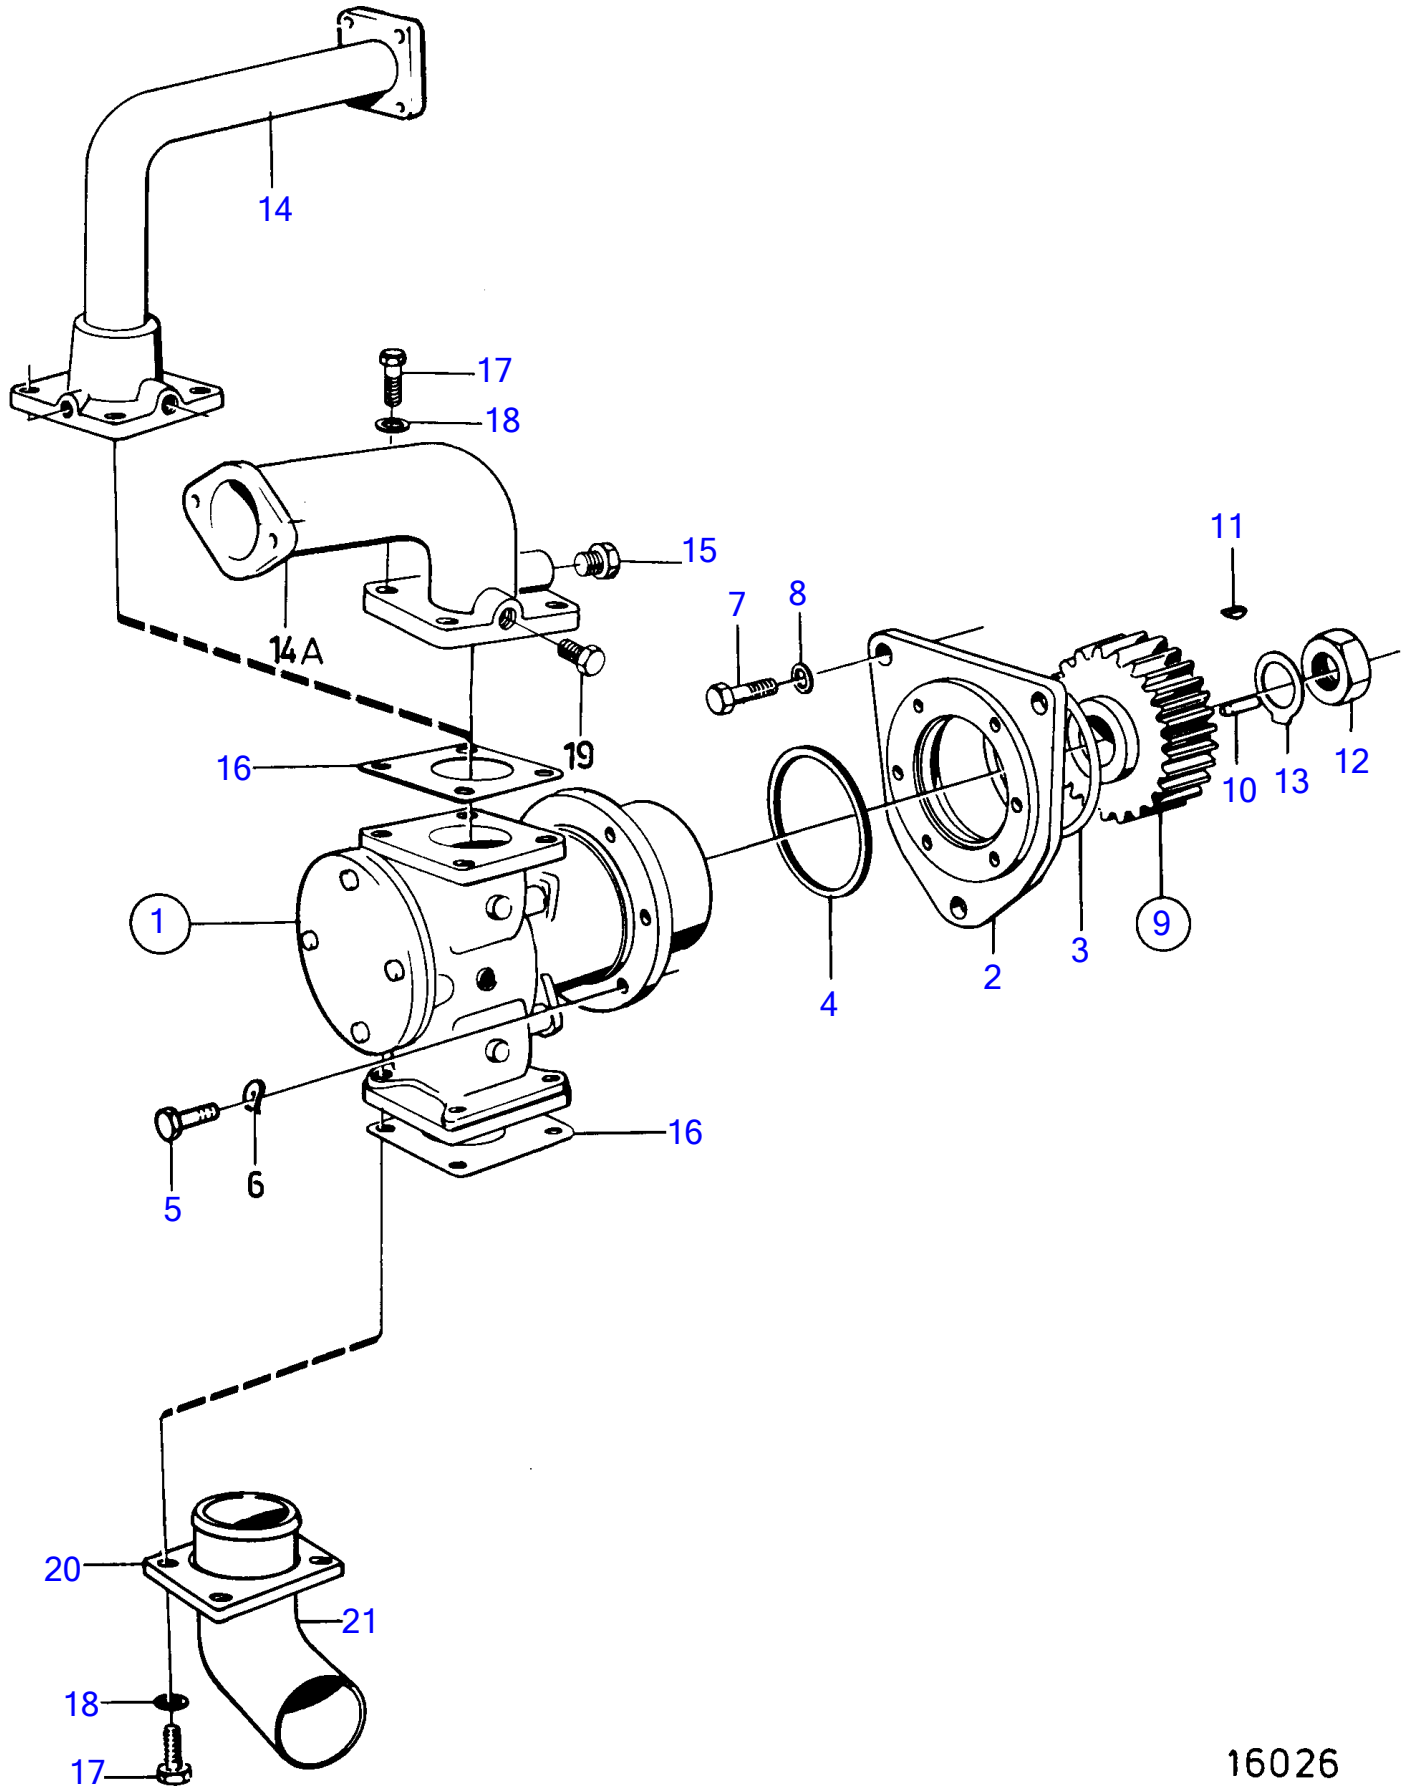

TAMD122P-A, TAMD122P-B, TAMD122P-C

16026

TAMD122P-A, TAMD122P-B, TAMD122P-C

REF	PART NO.	QTY	DESCRIPTION	SEE SEC.	NOTES
1				2248	
				2251	
	3829313	1	Sea water pump		(866396)
				2251	
2	820695	1	Spacer		
3	975610	1	O-ring		
4	925095	1	O-ring		
5	940114	3	Hexagon screw		
6	942336	3	Spring washer		
7	955576	3	Hexagon screw		
8	941911	3	Spring washer		
9	3825716	1	Gear		Nitrocarburizing.
10	950564	1	• Pin		
11	942406	1	Woodruff key		
12	955860	1	Hexagon nut		
13	942735	1	Tab washer		
14A	842866	1	Riser		
15	981749	1	Plug		
16	862583	2	Gasket		
17	940114	8	Hexagon screw		
18	942336	8	Spring washer		
19	861551	1	Plug		
20	842867	1	Flange		
21	842868	1	Hose attachment		O.D=52mm