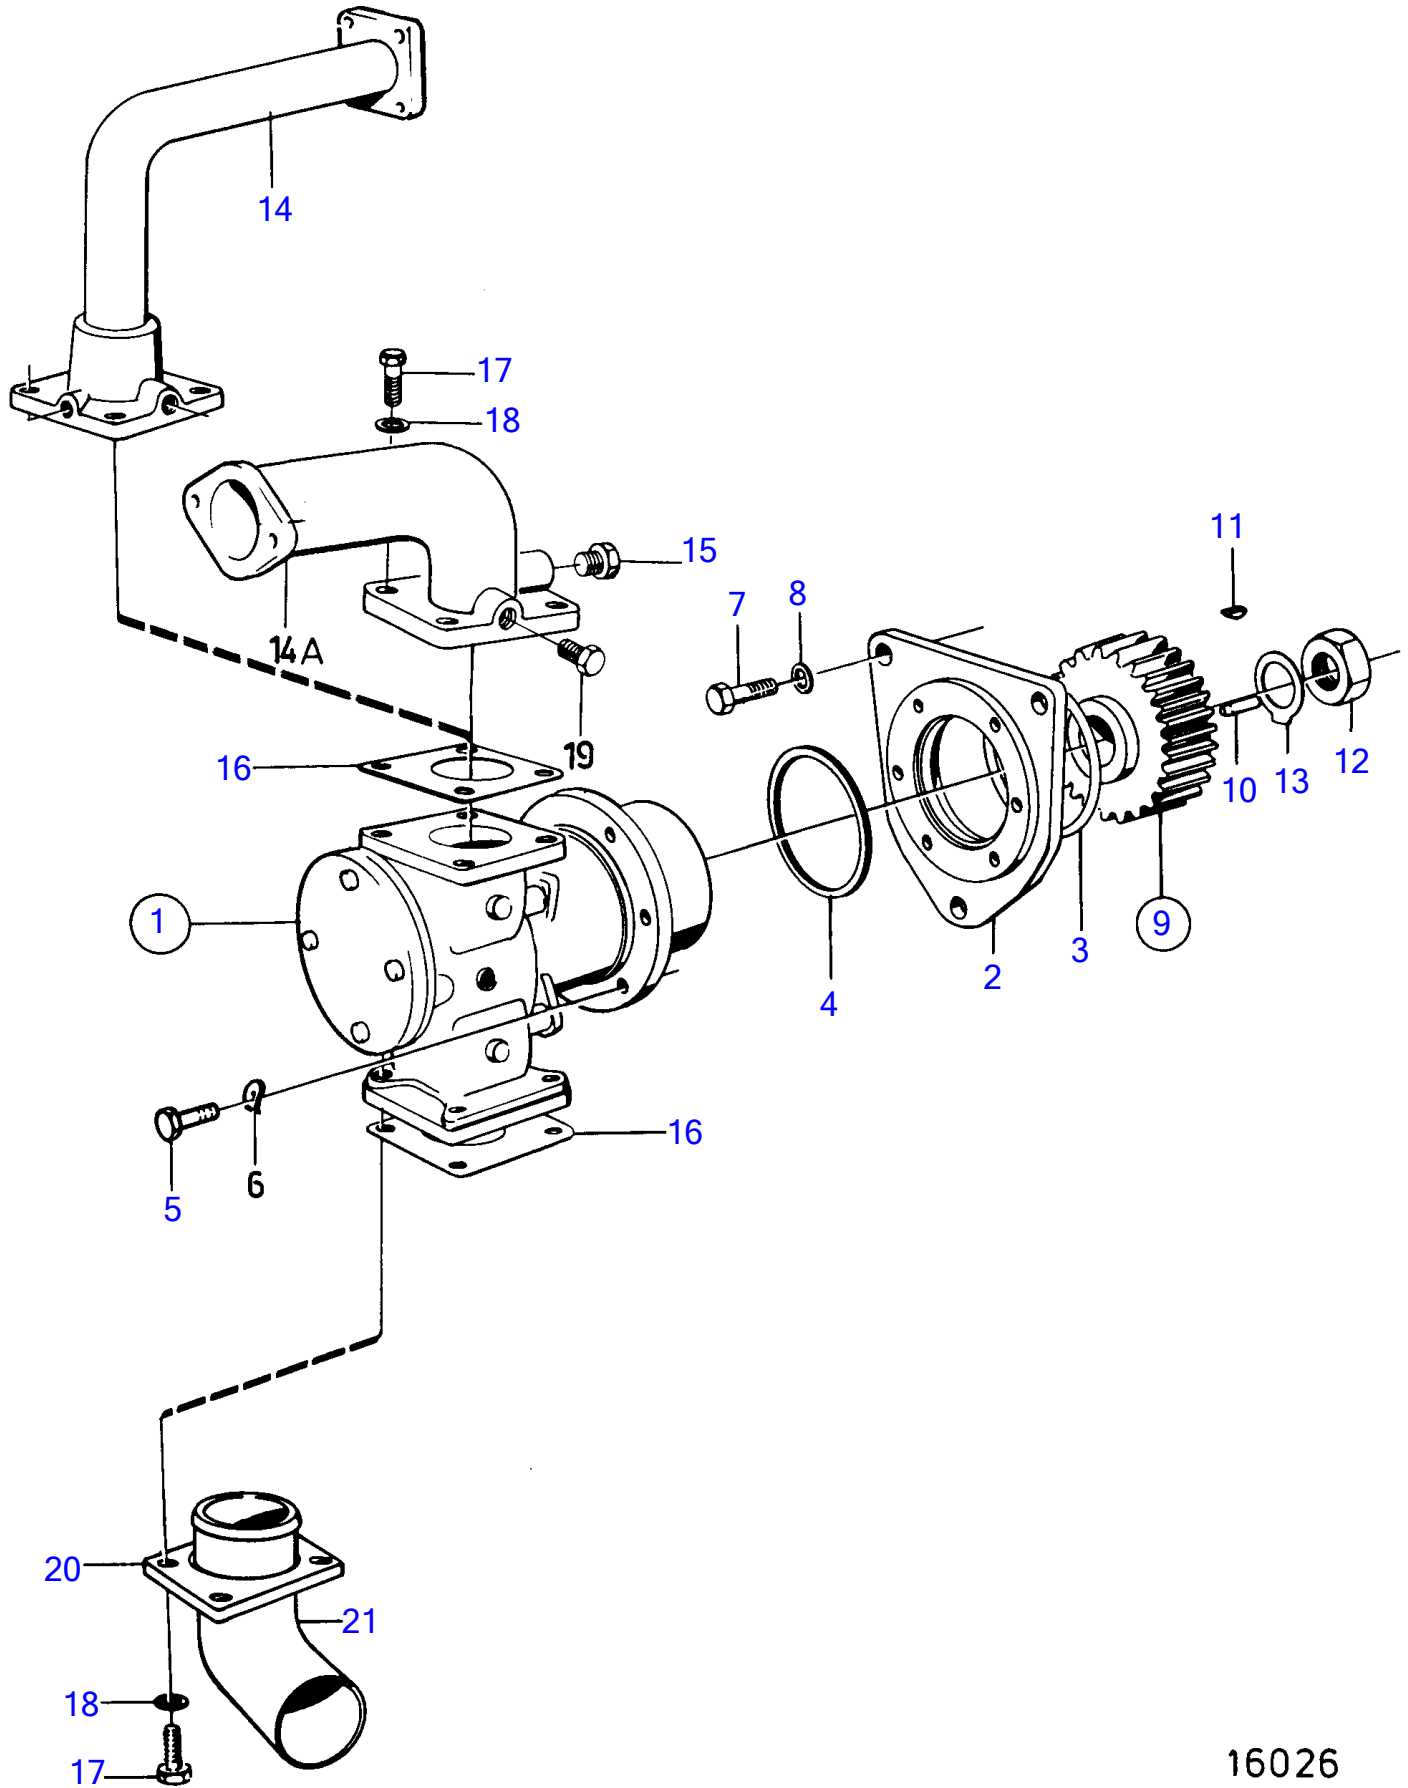

TMD122A

16026

TMD122A

REF	PART NO.	QTY	DESCRIPTION	SEE SEC.	NOTES
1	3829311	1	Sea water pump		(846354)
			.	2248	
			.	2251	
			.	2251	
2	820695	1	Spacer		
3	975610	1	O-ring		
4	925095	1	O-ring		
5	940114	3	Hexagon screw		
6	942336	3	Spring washer		
7	955576	3	Hexagon screw		
8	941911	3	Spring washer		
9	820637	1	Gear		
10	950564	1	. Pin		
11	942406	1	Woodruff key		
12	955860	1	Hexagon nut		
13	942735	1	Tab washer		
14	3825443	1	Coolant pipe		
15	981749	1	Plug		
16	862592	2	Gasket		
17	940114	8	Hexagon screw		
18	942336	8	Spring washer		
19	861551	1	Plug		
20	842029	1	Flange		
21	842028	1	Hose attachment		