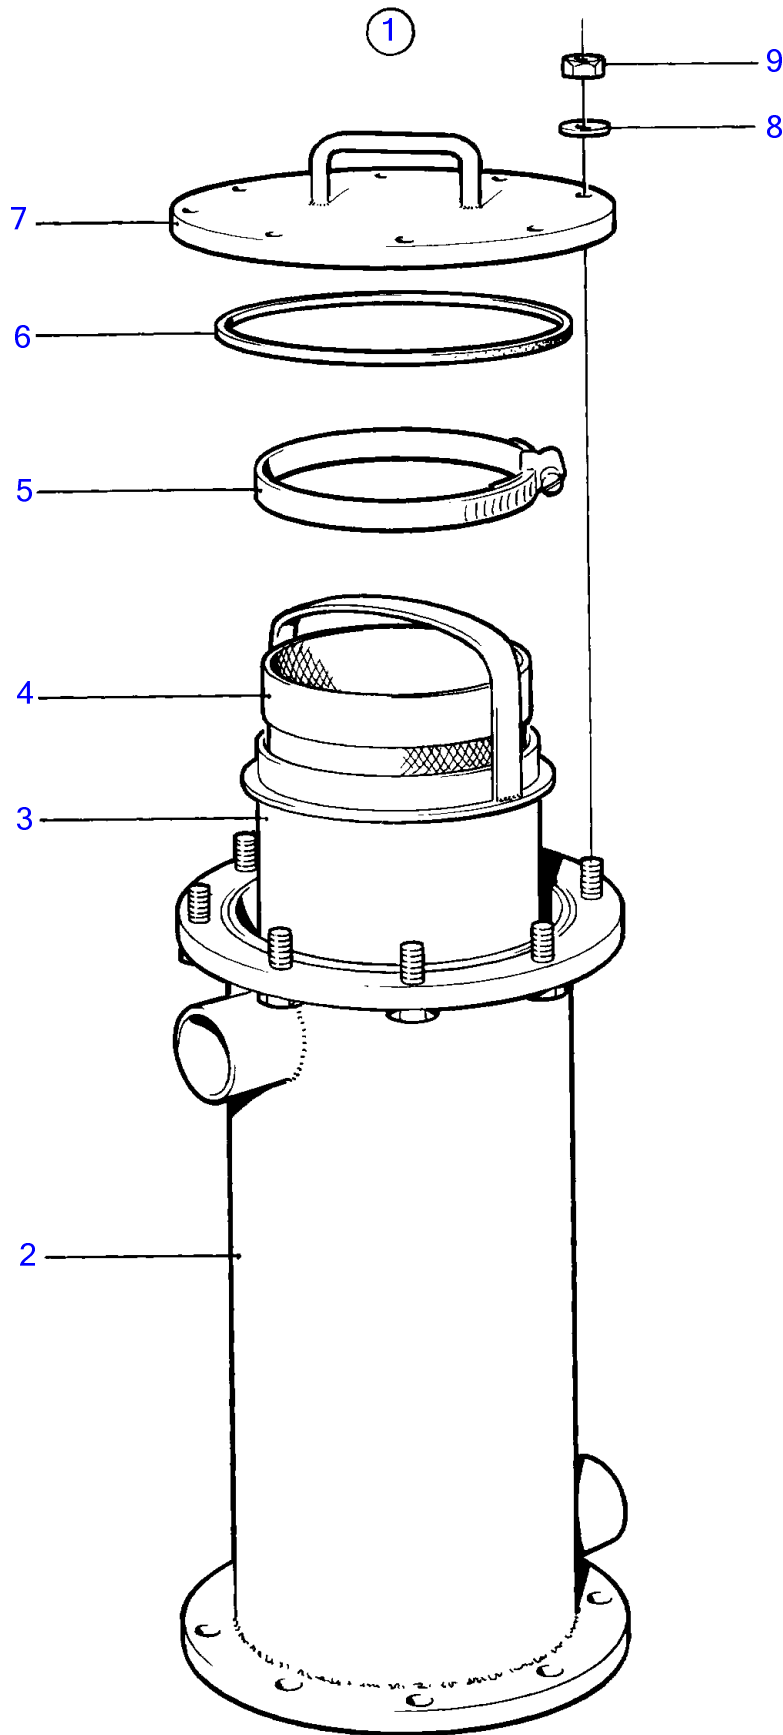

TAMD122A, TMD122A, TAMD122P-A, TAMD122P-B, TAMD122P-C

5552

TAMD122A, TMD122A, TAMD122P-A, TAMD122P-B, TAMD122P-C

REF	PART NO.	QTY	DESCRIPTION	NOTES
1	843957	1	Sea water filter	
2	(843958)	1	• Filter housing	Obsolete part
3	(843959)	1	• Filter basket	Obsolete part
4	843971	1	• Filter bag	
5	949000	1	• Hose clamp	
6	925287	1	• O-ring	
7	(843960)	1	• Cover	Obsolete part
8	955900	8	• Washer	
9	955785	8	• Hexagon nut	