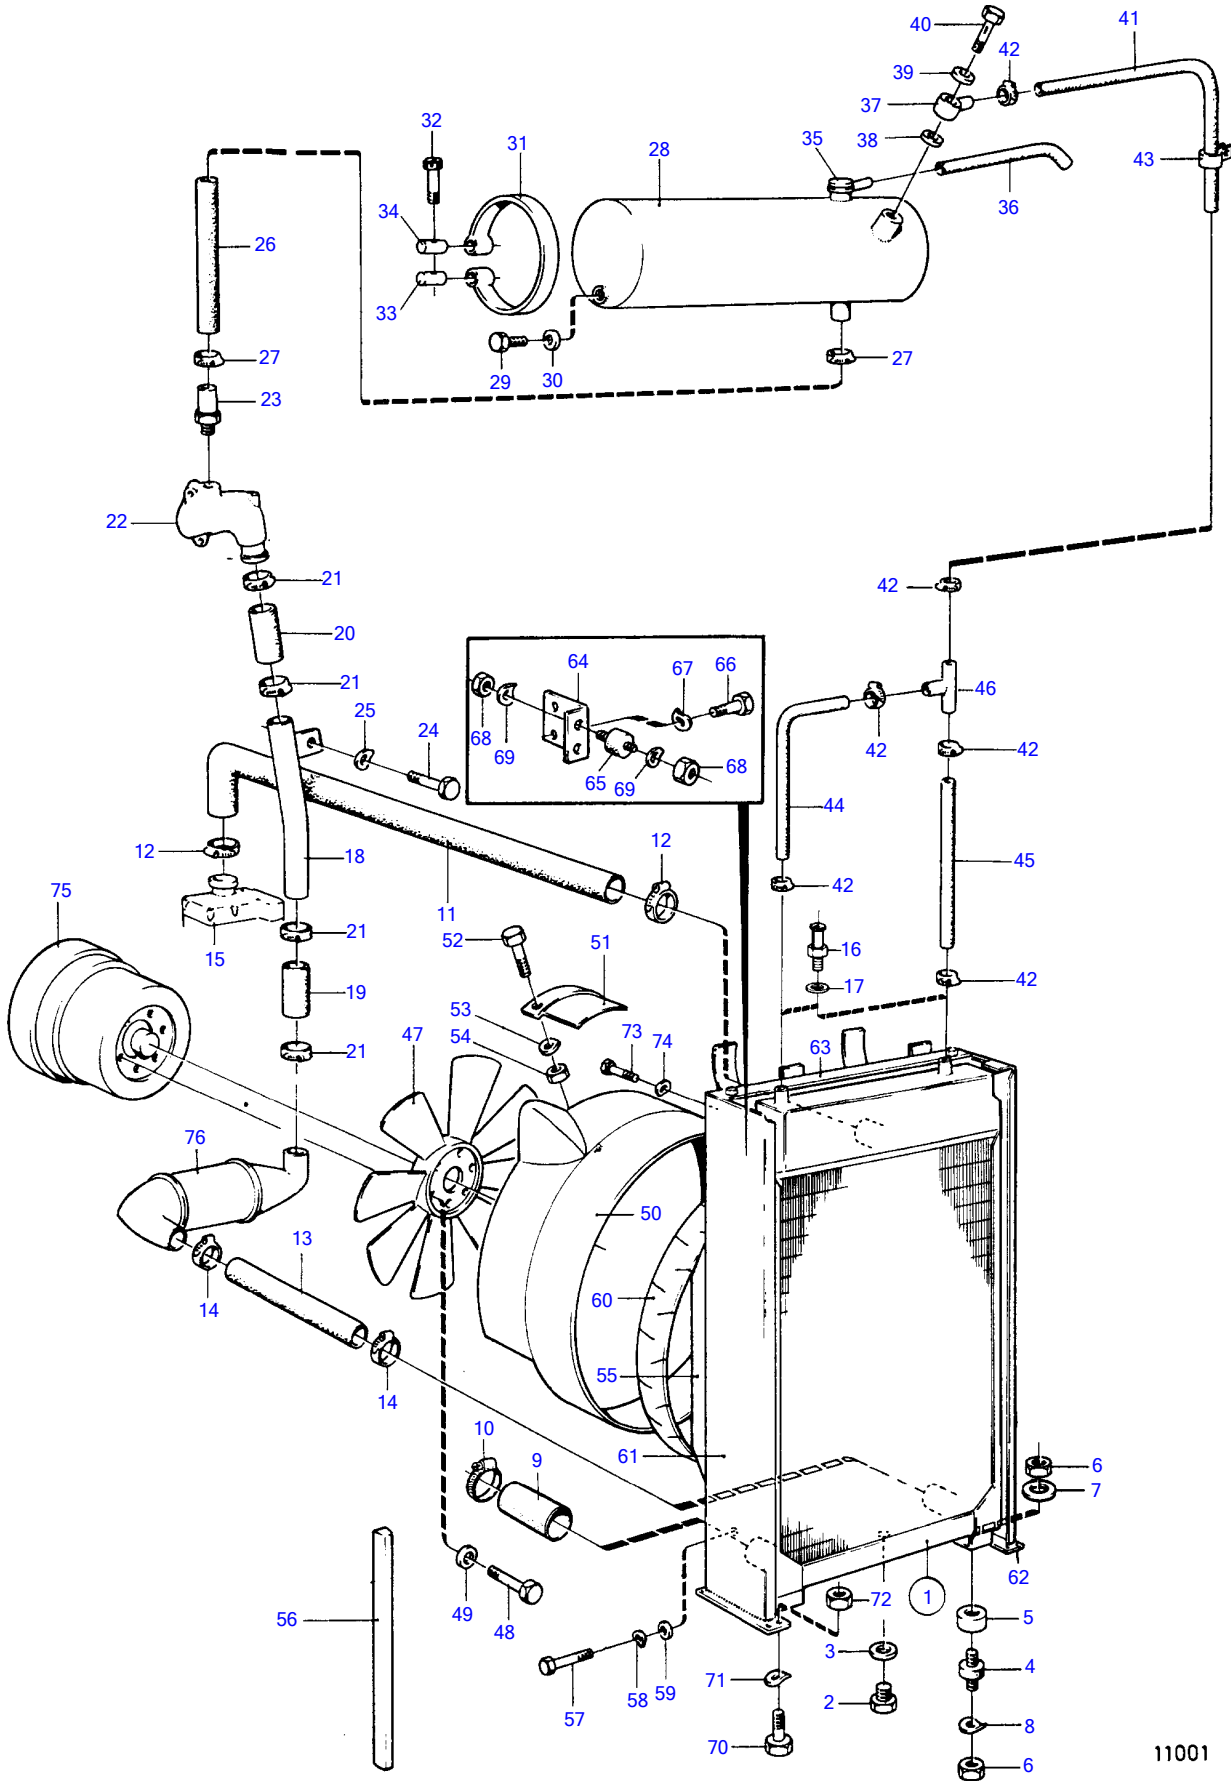

TMD122A

11001

TMD122A

REF	PART NO.	QTY	DESCRIPTION	SEE SEC.	NOTES
1	836279	1	Radiator		45CG
2	960630	1	Plug		
3	957178	1	Gasket		
4	849170	2	Rubber cushion		(833720)
5	807228	2	Sleeve		
6	955850	4	Hexagon nut		
7	955898	2	Washer		
8	940280	4	Spring washer		
9	824474	1	Rubber cap		
10	943480	1	Hose clamp		
11	836106	1	Hose		
12	943480	2	Hose clamp		
13	(836901)	1	Hose		L=300mm, Obsolete part
14	943480	2	Hose clamp		
15		1	Water pump	2259	
16	(960888)	2	Nipple		Obsolete part
17	957177	2	Gasket		
18	(820639)	1	Coolant pipe		Obsolete part
19	952980	X	Hose		L=130mm
20	952980	X	Hose		L=130mm
21	943480	4	Hose clamp		
22	(423137)	1	Riser		Obsolete part
23	941845	1	Nipple		
24	955536	1	Hexagon screw		
25	942336	1	Spring washer		
26	944386	X	Rubber hose		L=1000mm
27	943475	2	Hose clamp		
28	836199	1	Expansion tank		
29	947660	1	Plug		
30	957175	1	Gasket		
31	339958	2	Tensioning band		
32	31406	2	Hexagon screw		
33	31404	2	Clevis pin		
34	31405	2	Pin		
35	866095	1	Pressure cap		(350578)
36	192618	X	Hose		L=2000mm
37	836267	1	Banjo nipple		
38	957178	1	Gasket		
39	957177	1	Gasket		
40	944153	1	Hollow screw		
41	943366	X	Rubber hose		L=620mm
42	943470	6	Hose clamp		
43	18387	2	Clamp		
44	943366	X	Rubber hose		L=620mm
45	943366	X	Rubber hose		L=620mm
46	419446	1	Connector		
47	(836039)	1	Fan		Suction type., D=720mm, Obsolete part
	(836045)	1	Fan		Suction type., D=720mm, Obsolete part
48	955535	6	Hexagon screw		
49	940097	6	Washer		
50	(824349)	1	Fan guard		Obsolete part
51	(836007)	1	Belt protector		Obsolete part
52	955513	2	Hexagon screw		
53	955893	2	Washer		
54	950352	2	Lock nut		
55	(836282)	1	Fan shroud		Obsolete part
56	836046	2	Sealing strip		
57	955270	14	Hexagon screw		
58	941906	14	Spring washer		
59	955893	14	Washer		
60	836055	1	Sealing cloth		
61	(837393)	1	Bracket		Right, Obsolete part
62	(837394)	1	Bracket		Left, Obsolete part