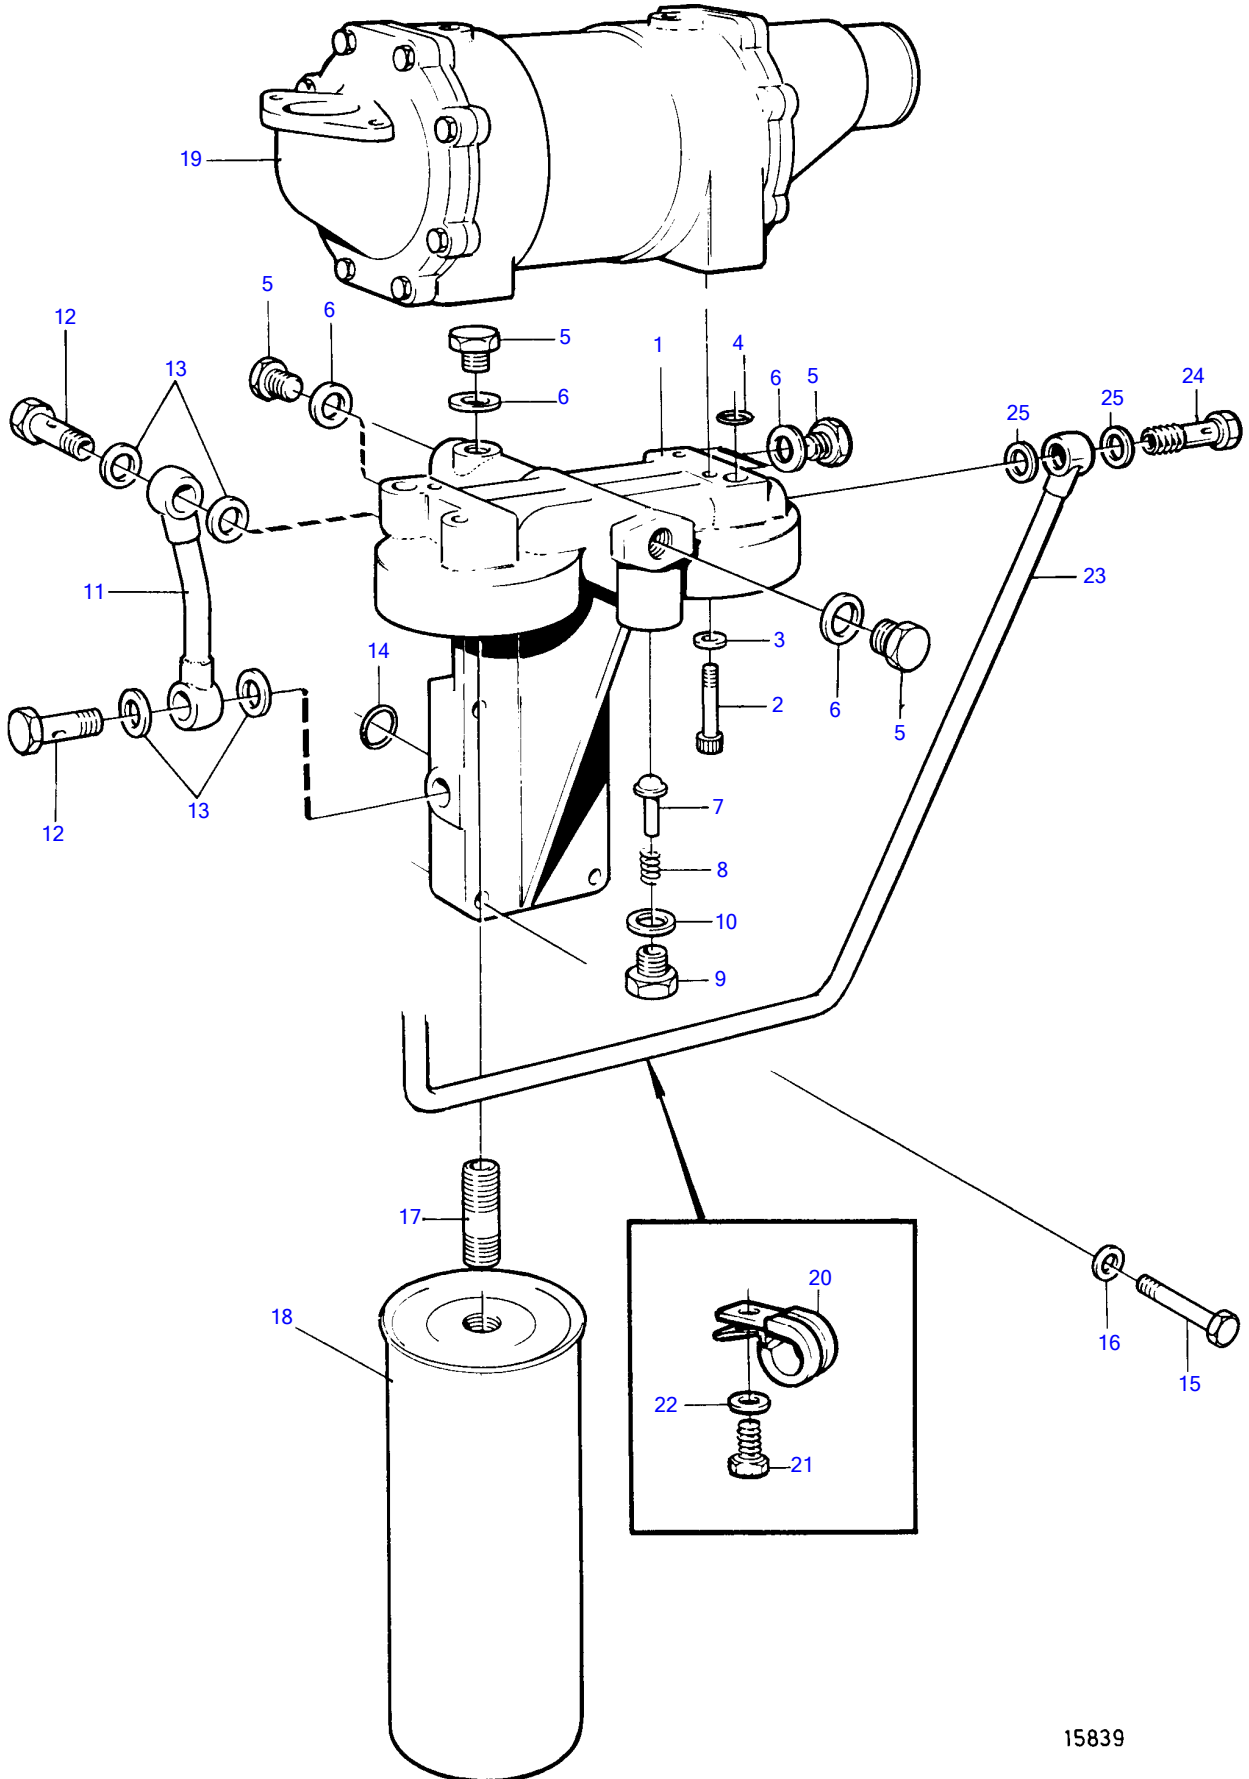

TMD122A

15839

## TMD122A

REF	PART NO.	QTY	DESCRIPTION	SEE SEC.
1	843528	1	Bracket	
2	956572	4	Hex. socket screw	
3	11992	4	Gasket	
4	949656	2	O-ring	
5	914391	6	Plug	
6	976930	6	Gasket	
7	471085	1	Valve cone	
8	466653	1	Compression spring	
9	466624	1	Plug	
10	18677	1	Gasket	
11	842831	1	Tube	
12	191157	2	Hollow screw	
13	947627	4	Gasket	
14	949657	2	O-ring	
15	955537	4	Hexagon screw	
16	942336	4	Spring washer	
17	466623	2	Nipple	
18	466634	2	Oil filter	
19		1	Oil cooler, engine	2216
20	952627	1	Clamp	
21	940100	1	Hexagon screw	
22	941906	1	Spring washer	
23	842830	1	Tube, piston cooling	
24	190714	1	Hollow screw	
25	947624	2	Gasket	