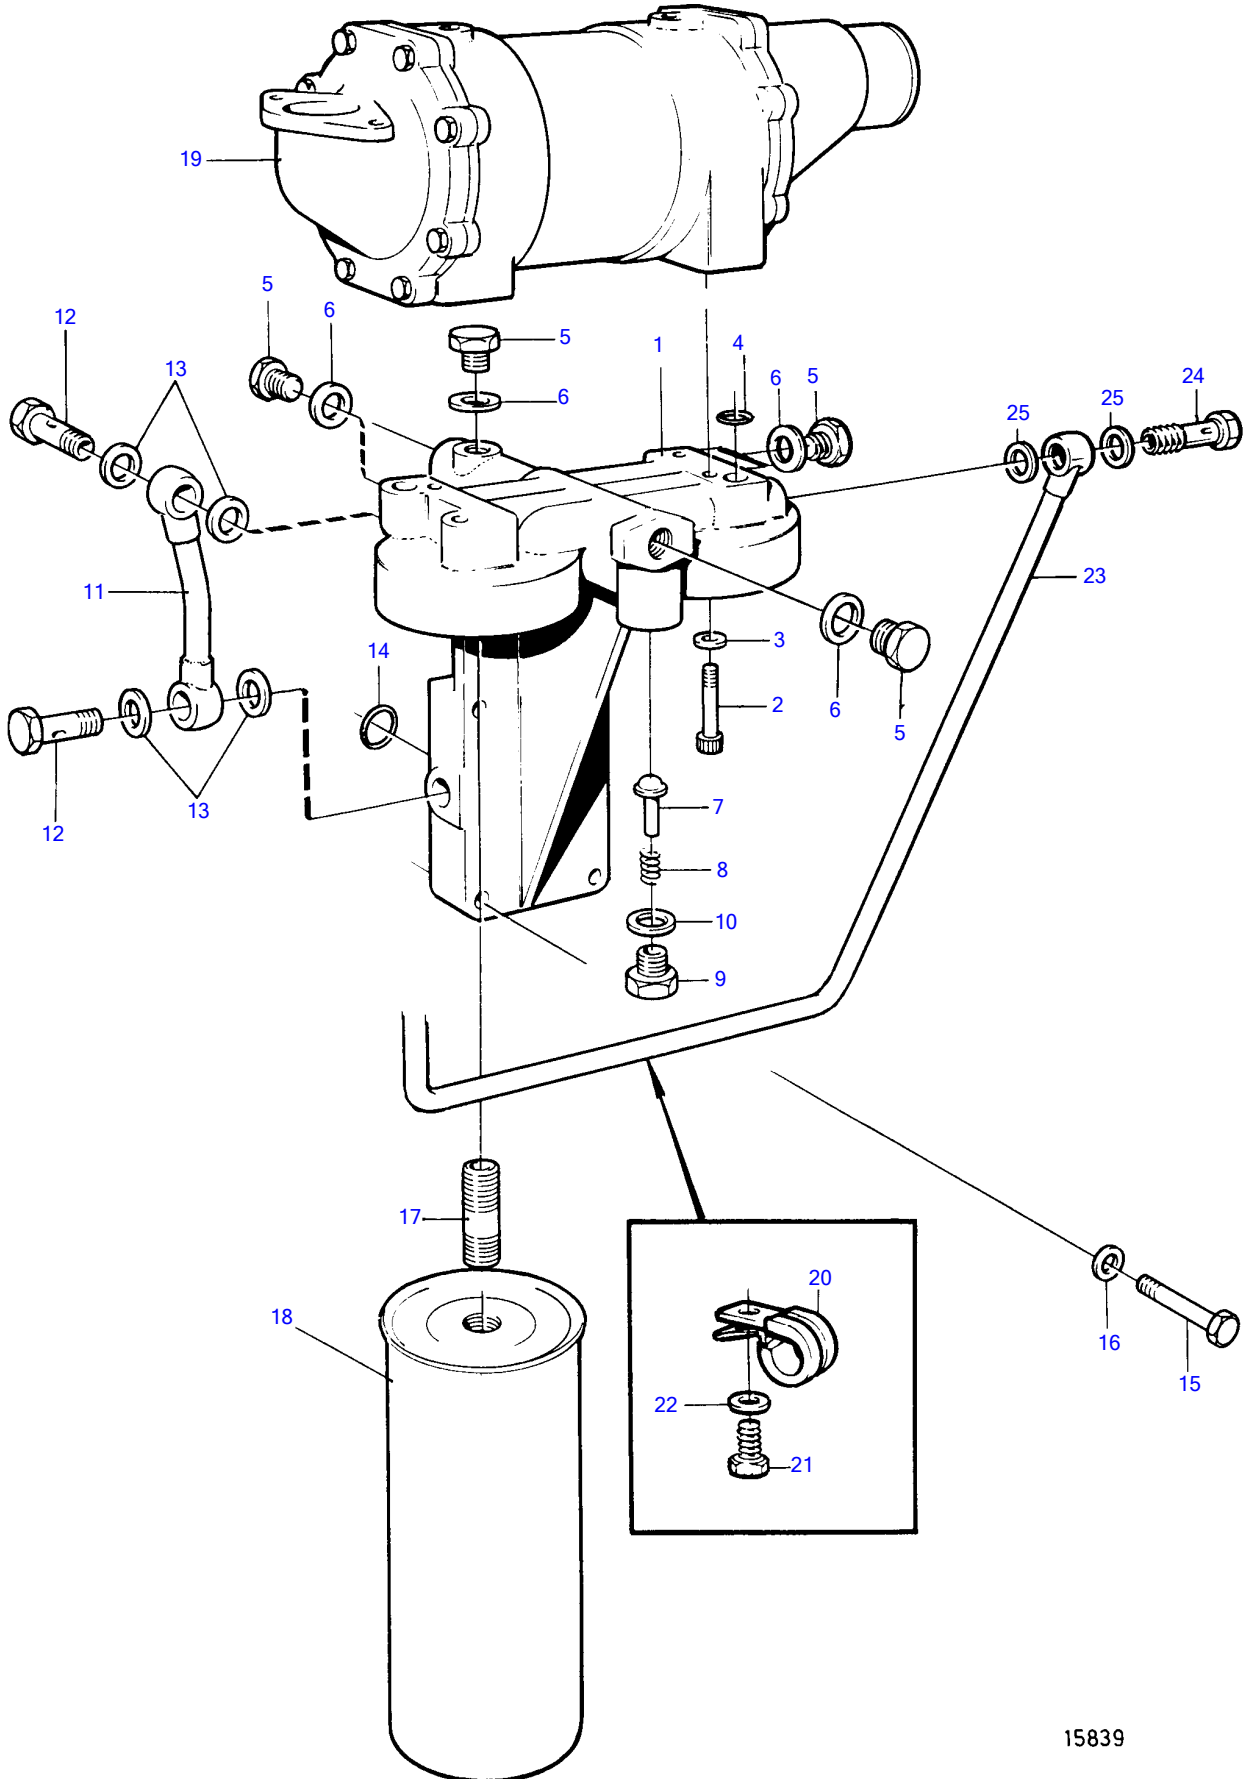

TMD122A

15839

TMD122A

REF	PART NO.	QTY	DESCRIPTION	SEE SEC.
1	843528	1	Bracket	
2	956572	4	Hex. socket screw	
3	11992	4	Gasket	
4	949656	2	O-ring	
5	914391	6	Plug	
6	976930	6	Gasket	
7	471085	1	Valve cone	
8	466653	1	Compression spring	
9	466624	1	Plug	
10	18677	1	Gasket	
11	842831	1	Tube	
12	191157	2	Hollow screw	
13	947627	4	Gasket	
14	949657	2	O-ring	
15	955537	4	Hexagon screw	
16	942336	4	Spring washer	
17	466623	2	Nipple	
18	466634	2	Oil filter	
19		1	Oil cooler, engine	2216
20	952627	1	Clamp	
21	940100	1	Hexagon screw	
22	941906	1	Spring washer	
23	842830	1	Tube, piston cooling	
24	190714	1	Hollow screw	
25	947624	2	Gasket	