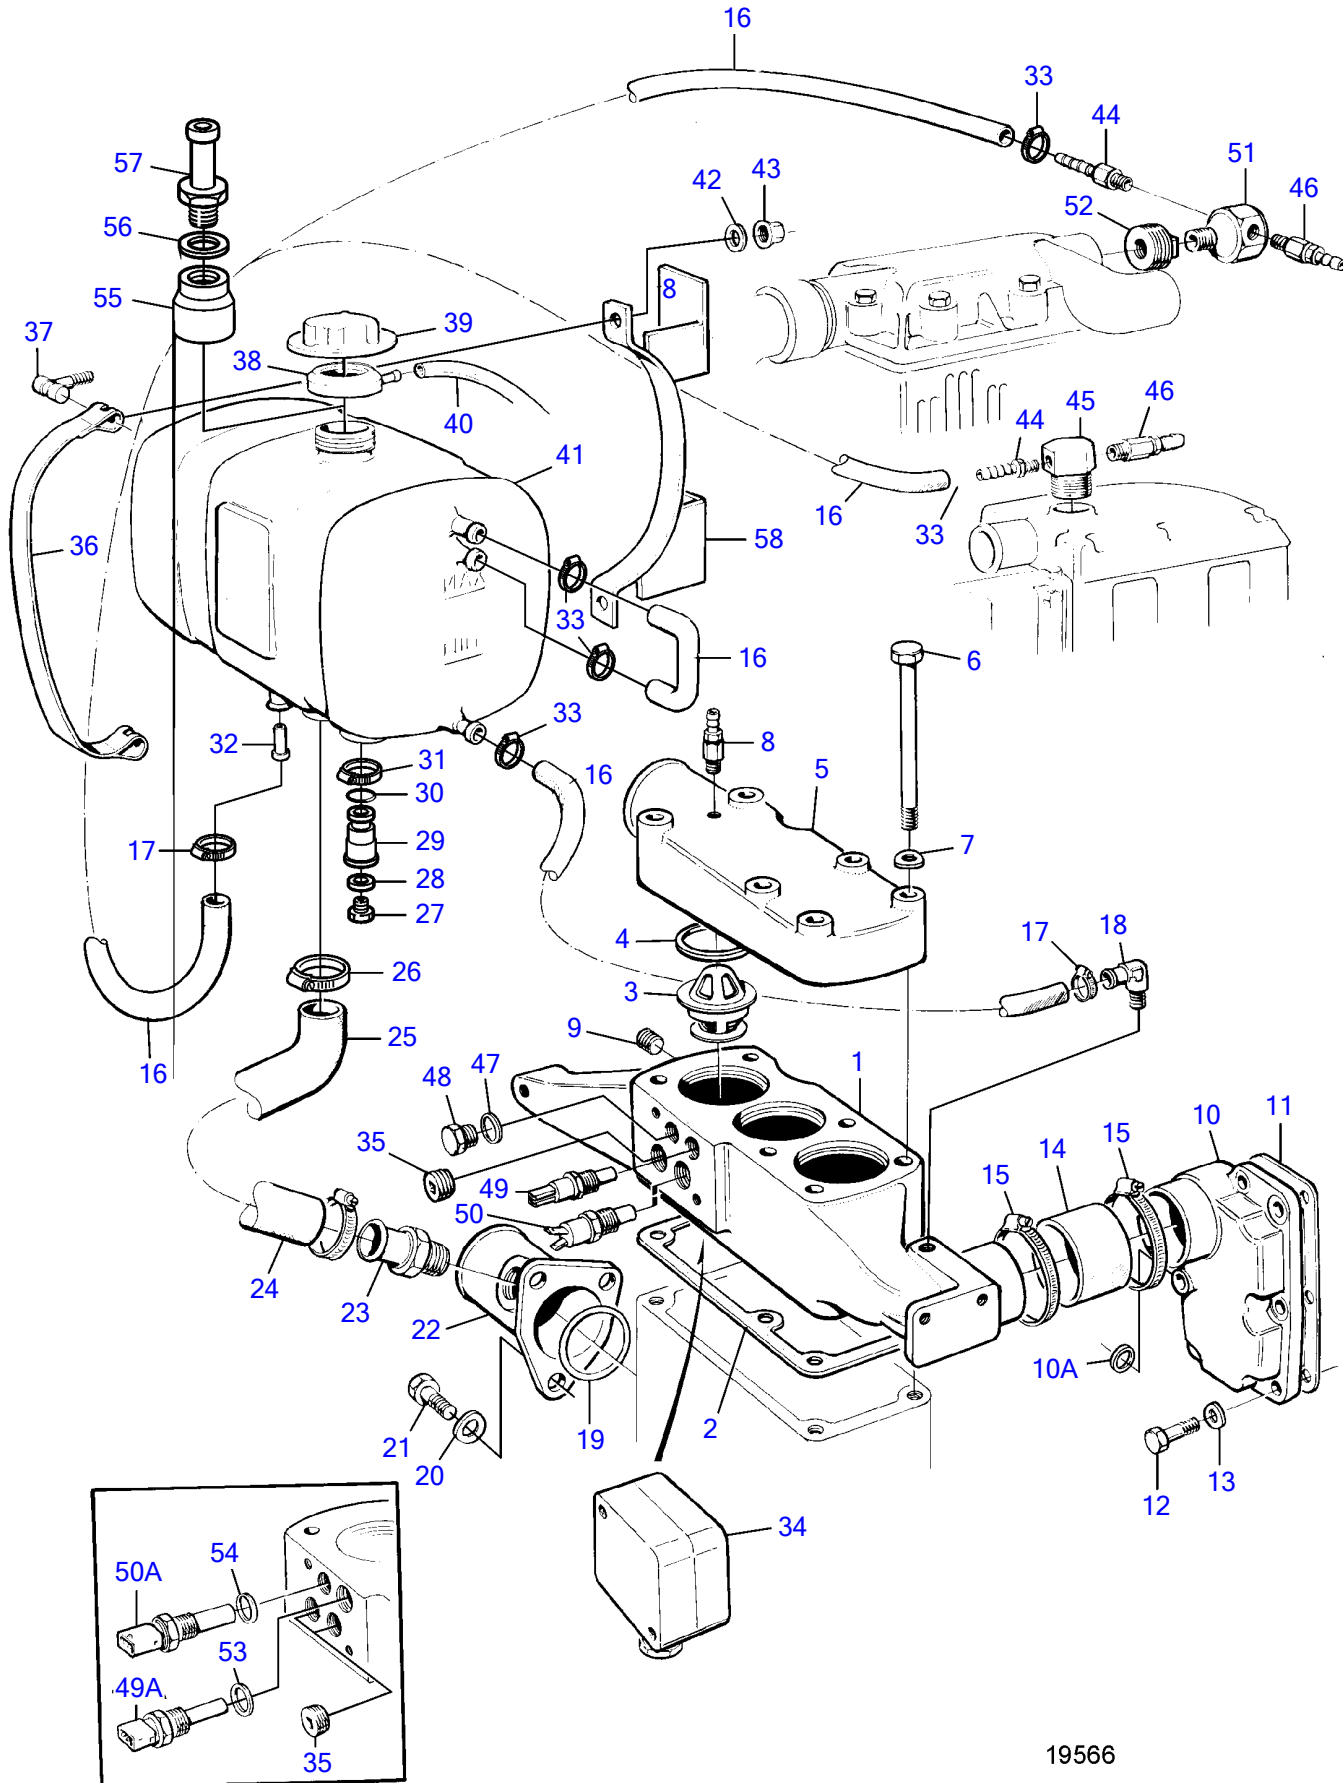

TAMD122P-B, TAMD122P-C

19566

TAMD122P-B, TAMD122P-C

REF	PART NO.	QTY	DESCRIPTION	NOTES
1	3826739	1	Thermostat housing	
2	423352	1	Gasket	
3	3831426	1	Thermostat kit	70°C (875788)
	3831425	2	Thermostat kit	76°C (875787)
4	416033	3	• Sealing ring	
5	847548	1	Thermostat housing	
6	959798	4	Hexagon screw	L=152mm
	959799	2	Hexagon screw	L=165mm
7	940097	6	Washer	
8	966871	1	Shut-off cock	
9	479977	1	Plug	
10	822593	1	End cover	
10A	822575	1	Sealing ring	
11	3827398	1	Gasket	
12	940115	3	Hexagon screw	L=25mm
	955535	2	Hexagon screw	L=32mm
	955539	1	Hexagon screw	L=64mm
13	942336	6	Spring washer	
14	470464	1	Radiator hose	
15	943480	2	Hose clamp	
16	943366	X	Rubber hose	
17	961663	4	Hose clamp	
18	947681	1	Hose nipple	
19	925092	1	O-ring	
20	941907	3	Spring washer	
21	940135	3	Hexagon screw	
22	3825225	1	Tube	
23	941845	1	Nipple	
24	961667	1	Hose clamp	
25	944386	X	Rubber hose	L=4000mm
26	961667	1	Hose clamp	
27	947660	1	Plug	
28	11994	1	Gasket	
29	11031743	1	Nipple	
30	960164	1	O-ring	
31	961665	1	Hose clamp	
32	865754	1	Orifice sleeve	
33	961662	4	Hose clamp	
34		1	Protecting casing, classifiable	
35	479977	2	Plug	
36	11075152	2	Tensioning band	
37	11025992	4	Pin	
38	3828863	1	Rubber collar	(11033334)
39	1674083	1	Pressure cap	Alt, 75kPa
	1542591	1	Pressure cap	Alt, 50kPa
	844624	1	Pressure cap	Alt, 30kPa
40	192618	X	Hose	L=1000mm
41	11033385	1	Expansion tank	
42	976944	4	Washer	(966674)
43	948645	4	Flange lock nut	
44	855117	1	Nipple	
46	966871	1	Shut-off cock	
49A		1	Ect sensor, instrument	See group 30
50A		1	Ect sensor	See group 30
51	942490	1	T-nipple	
52	(3826960)	1	Plug	Obsolete part
53		1	Gasket	See group 30
54		1	Gasket	See group 30
55	3826167	1	Adapter	
56	836169	1	Gasket	
57	943268	1	Hose nipple	
58	865573	1	Bracket	

7746700-26-2971B

19566

Upd:2012-02-22

TAMD122A, TMD122A, TAMD122P-A, TAMD122P-B, TAMD122P-C

VOLVO
PENTA