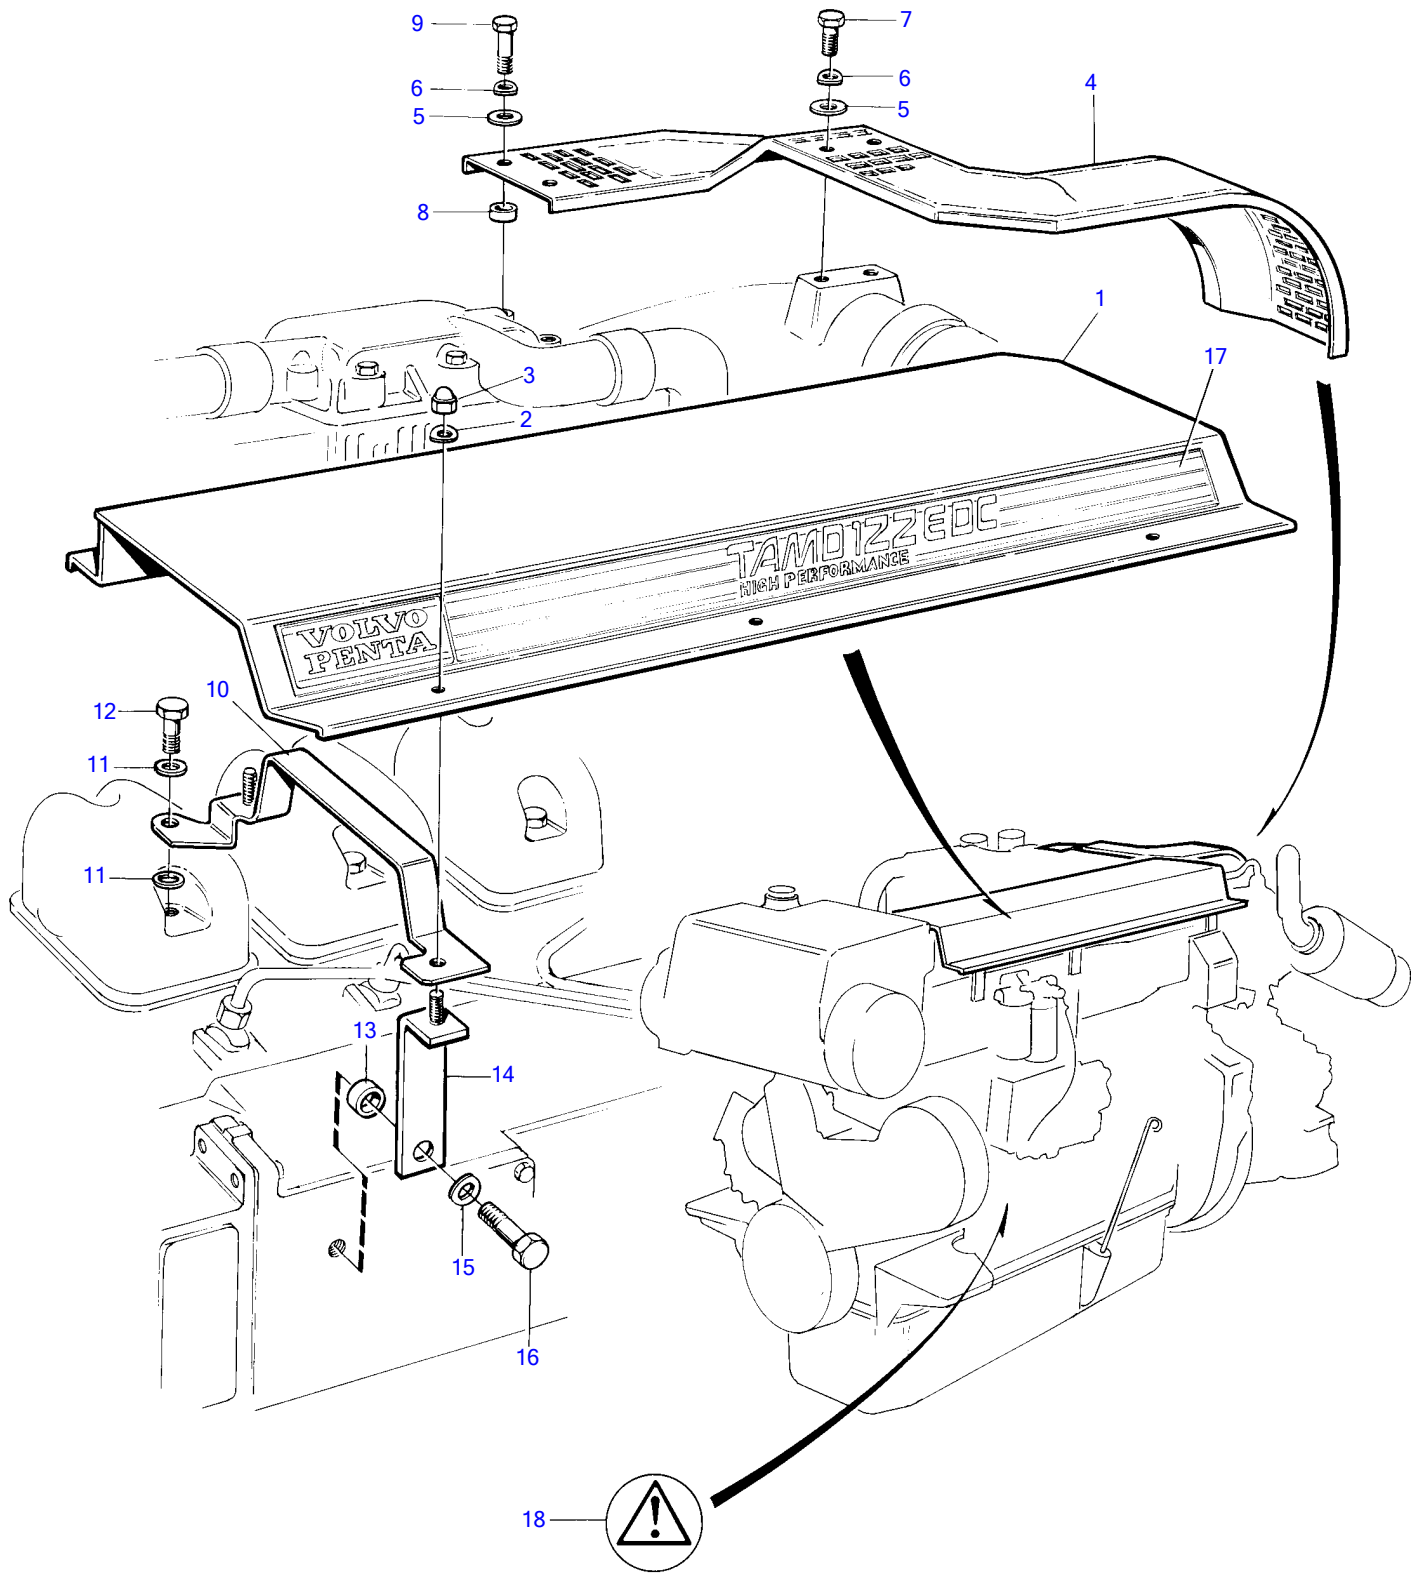

TAMD122P-B, TAMD122P-C

TAMD122P-B, TAMD122P-C

REF	PART NO.	QTY	DESCRIPTION	SEE SEC.	NOTES
1	(3826369)	1	Cover		Obsolete part
2	955893	6	Washer		
3	963105	6	Lock nut		
4	3826717	1	Protection		
5	976944	4	Washer		
6	941907	4	Spring washer		
7	955523	2	Hexagon screw		
8	807183	2	Spacer sleeve		
9	955525	2	Hexagon screw		
10	3828901	3	Bracket		
11	964106	6	Gasket		
12	940136	3	Hexagon screw, valve cover		
13	849095	3	Spacer sleeve		
14	3826336	3	Bracket		
15		3	Washer, exhaust manifold	2116	
16		3	Screw, exhaust manifold	2116	
17	(3826370)	1	Decal		Obsolete part
18	3827294	X	Decal		Sheet of 20 labels.