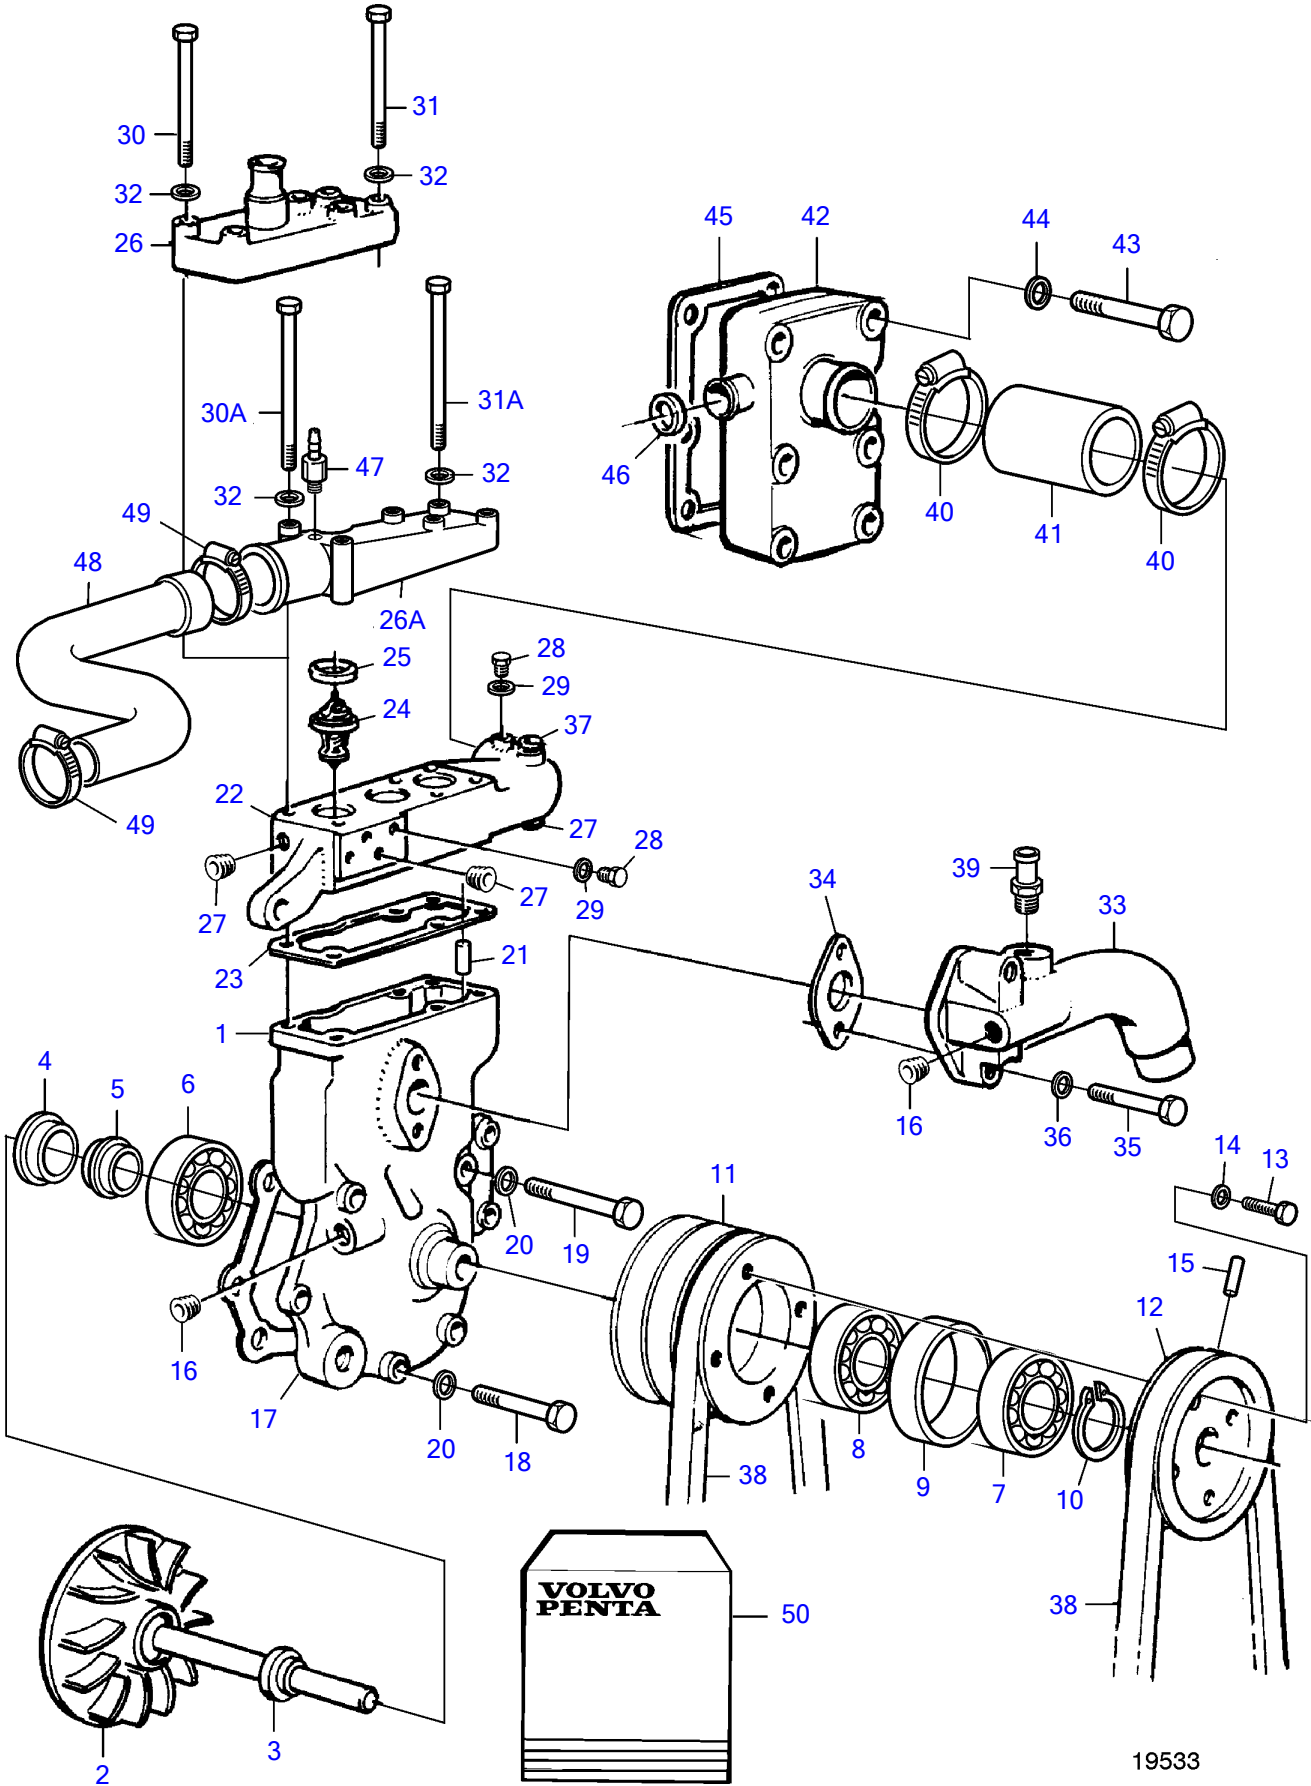

TMD122A

Upd:2012-02-22

19533

19533

7746700-26-2259

TMD122A

REF	PART NO.	QTY	DESCRIPTION	SEE SEC.	NOTES
1	822330	1	Water pump		
	3803206	1	Coolant pump, exch		
2	823484	1	• Shaft		
3	421306	1	• Wear ring		
4	1545283	1	• Sealing ring		
5	70913	1	• Deflector		
6	1660609	1	• Ball bearing		
7	11013	1	• Ball bearing		
8	181538	1	• Ball bearing		
9	422202	1	• Spacer sleeve		
10	914462	1	• Snap ring		
11	423125	1	• V-belt pulley		
12	422499	1	• V-belt pulley		
13	955525	4	• Hexagon screw		
14	941907	4	• Spring washer		
15	951969	1	• Spring pin		
16	479977	2	Plug		
17	423351	1	Gasket		
18	955536	5	Hexagon screw		
19	955542	2	Hexagon screw		
20	942336	7	Spring washer		
21	951973	2	Spring pin		
22	3826739	1	Thermostat housing		(836788)
23	423352	1	Gasket		
24	3831425	2	Thermostat kit		76°C (875787)
	3831426	1	Thermostat kit		70°C (875788)
25	416033	3	• Sealing ring		
26	822344	1	Upper section		Replaced by 875548., Earlier prod.
26A	847548	1	Thermostat housing		Later prod (822344)
27	479977	4	Plug		
28	180761	3	Plug		
29	11996	3	Gasket		
30	959797	2	Hexagon screw		L=140mm
30A	941252	2	Hexagon screw		L=171mm
31	959797	4	Hexagon screw		L=140mm
31A	959799	4	Hexagon screw		L=165mm
32	940097	6	Washer		
33	(423137)	1	Riser		Obsolete part
34	423138	1	Gasket		
35	955540	1	Hexagon screw		L=70mm
	955537	1	Hexagon screw		L=51mm
36	942336	2	Spring washer		
37	952075	1	Plug		
38		1	V-belt kit	2250	
39	941845	1	Nipple		
40	943480	2	Hose clamp		
41	470464	1	Radiator hose		
42	822593	1	End cover		
43	955539	1	Hexagon screw		L=64mm
	940115	3	Hexagon screw		L=25mm
	955535	2	Hexagon screw		L=32mm
44	942336	6	Spring washer		
45	3827398	1	Gasket		
46	822575	1	Sealing ring		
47	966871	1	Shut-off cock		
48	(3827169)	1	Hose		Obsolete part
49	961673	2	Hose clamp		
50	875461	1	Overhaul kit		