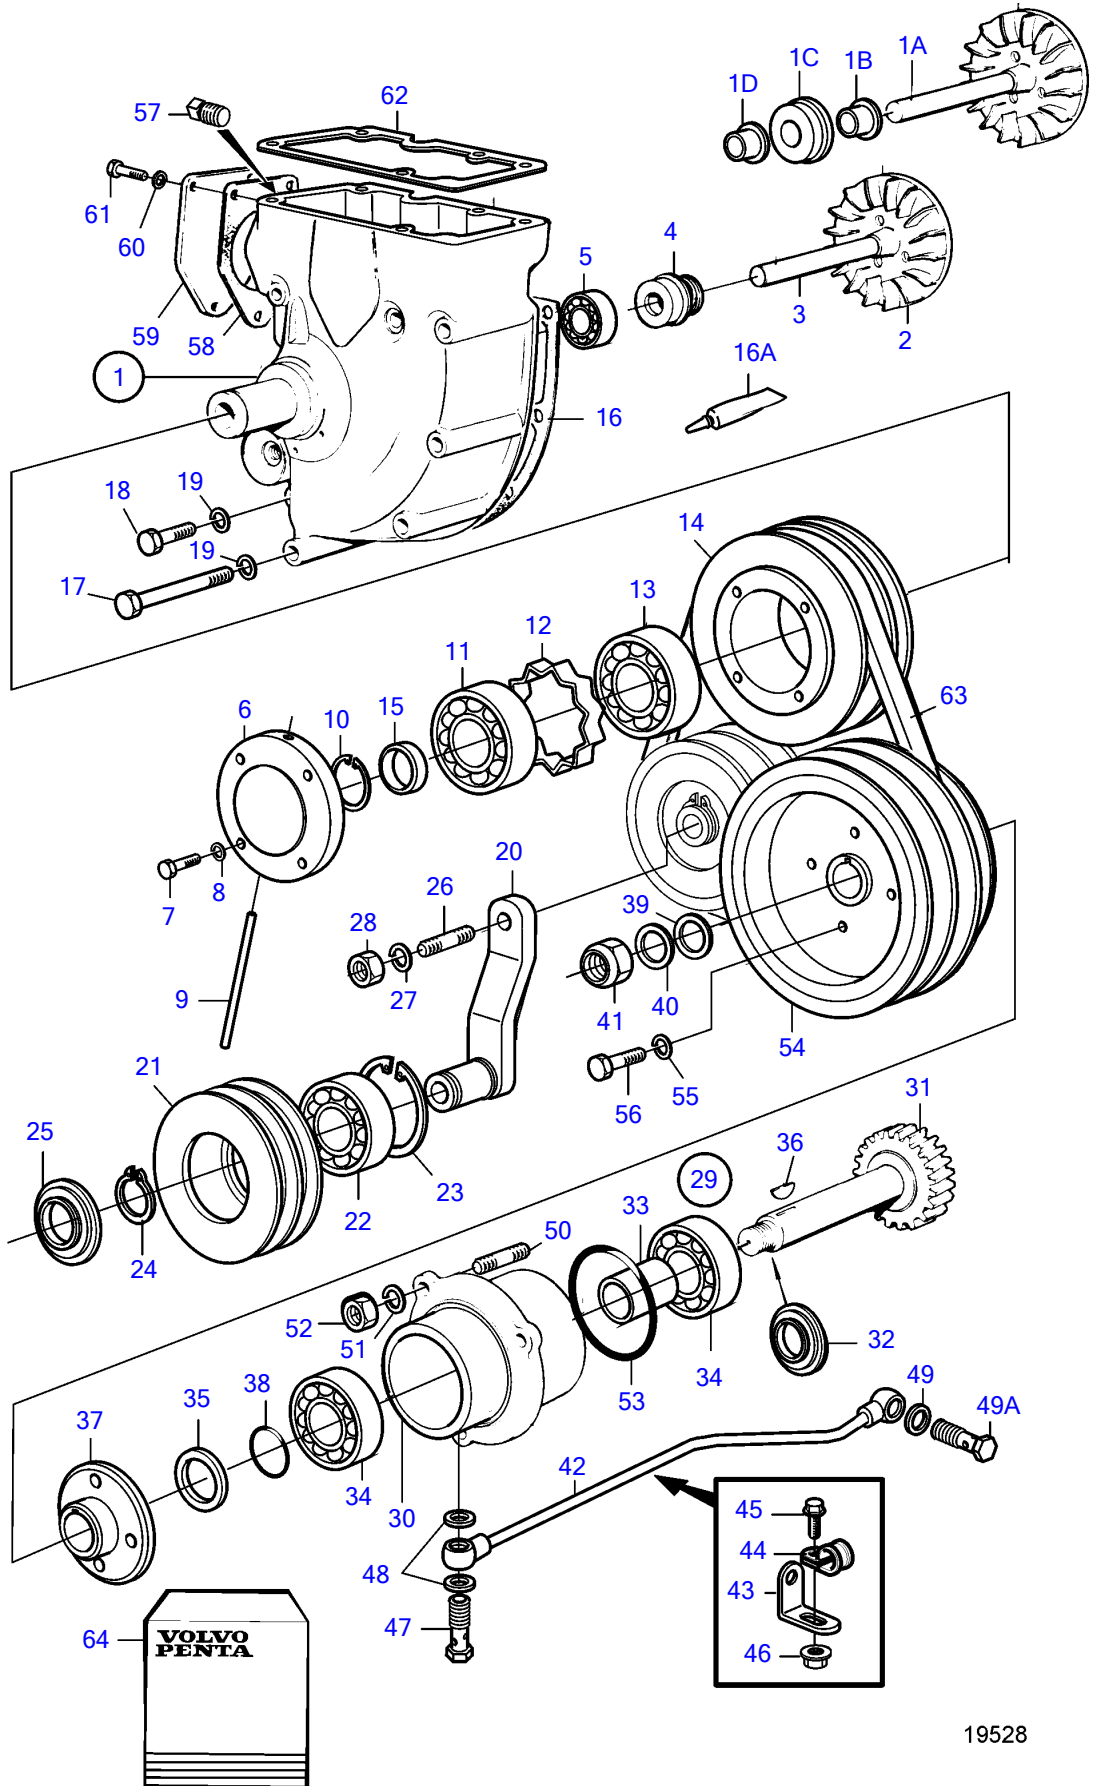

TAMD122A, TMD122A

19528

TAMD122A, TMD122A

REF	PART NO.	QTY	DESCRIPTION	NOTES
1	875648	1	Water pump	Replaced by 866585., SN-XXXXXXXXXX/213479
	866585	1	Coolant pump	SNXXXXXXXXXX/213480-
	3803213	1	Coolant pump, exch	SNXXXXXXXXXX/213480-
1A	823484	1	• Shaft	For 875648
1B	421306	1	• Wear ring	For 875648
1C	1545283	1	• Sealing ring	For 875648
1D	70913	1	• Deflector	For 875648
2	8121826	1	• Pump rotor	For 866585
3	421082	1	• Shaft	For 866585
4	1676432	1	• Sealing ring	For 866585
5	1660609	1	• Ball bearing	
6	836805	1	• Companion flange	
7	940159	4	• Hexagon screw	
8	941907	4	• Spring washer	
9	951969	1	• Spring pin	
10	914462	1	• Snap ring	
11	1542870	1	• Roller bearing	
12	422202	1	• Spacer sleeve	
13	181538	1	• Ball bearing	
14	822548	1	• V-belt pulley	
15	1542871	1	• Spacer sleeve	
16	423351	1	Gasket	
16A	1161231	X	Sealant	
17	955542	2	Hexagon screw	
18	955536	5	Hexagon screw	
19	942336	7	Spring washer	
20	822567	1	Intermediate lever, belt tensioner	
21	822551	1	V-belt pulley	
22	1544092	1	Ball bearing	
23	914533	1	Snap ring	
24	914462	1	Snap ring	
25	420416	1	Protecting plate	
26	953353	1	Stud	
27	941911	1	Spring washer	
28	955828	1	Hexagon nut	
29	837702	1	Drive outlet	
30	837703	1	• Bearing housing	
31	837704	1	• Gear	
32	837705	1	• Deflector	
33	837706	1	• Spacer sleeve	
34	3825779	2	• Ball bearing	(183731)
35	958856	1	• Sealing ring	
36	909867	1	• Flat key	
37	837707	1	• Hub	
38	190418	1	• O-ring	
39	947170	1	• Gasket	
40	837708	1	• Washer	
41	949399	1	• Lock nut	
42	866164	1	Oil pipe	SN-XXXXXXXXXX/257762
43	468850	1	Bracket	SN-XXXXXXXXXX/257762
44	952622	1	Clamp	SN-XXXXXXXXXX/257762
45	946544	1	Flange screw	SN-XXXXXXXXXX/257762
46	945407	1	Flange nut	SN-XXXXXXXXXX/257762
47	844625	1	Hollow screw, cylinder block	SN-XXXXXXXXXX/257762
48	947620	2	Gasket	SN-XXXXXXXXXX/257762
49	11994	2	Gasket	SN-XXXXXXXXXX/257762
49A	837709	1	Hollow screw	SN-XXXXXXXXXX/257762
50	953257	1	Stud	L=35mm
	953280	2	Stud	L=120mm
51	942336	3	Spring washer	
52	955827	3	Hexagon nut	
53	949660	1	O-ring	
54	842769	1	Pulley	