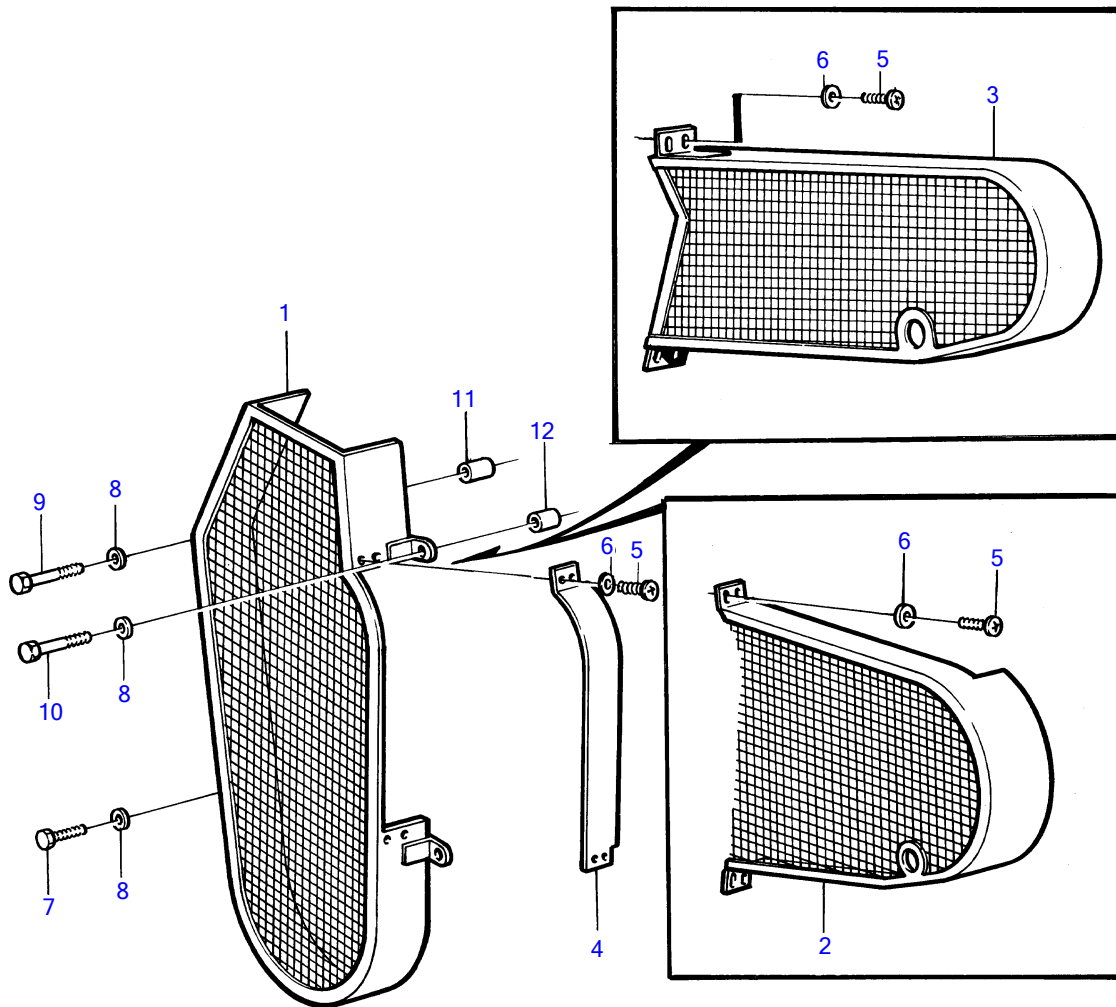

TAMD122A, TMD122A

11605

TAMD122A, TMD122A

REF	PART NO.	QTY	DESCRIPTION	NOTES
1	(836730)	1	Belt protector	Obsolete part
2	(836700)	1	Belt protector	Alternator mounted low., Obsolete part
3	(864252)	1	Belt protector	Alternator mounted high., Obsolete part
4	(836063)	1	Protecting plate	No alternator., Obsolete part
5	950043	2	Cross recessed screw	
6	941906	2	Spring washer	
7	955544	2	Hexagon screw	
8	942336	4	Spring washer	
9	955541	1	Hexagon screw	
10	955539	1	Hexagon screw	
11	821541	1	Spacer sleeve	KC
12	824248	1	Spacer sleeve	KC