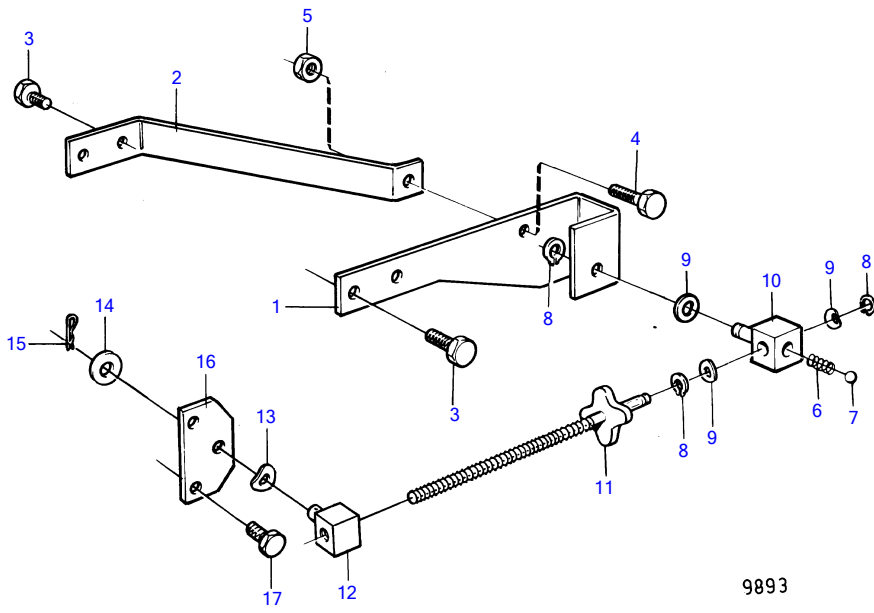

TAMD122A, TMD122A

9893

TAMD122A, TMD122A

REF	PART NO.	QTY	DESCRIPTION	NOTES
1	862328	1	Bracket	
2	849648	1	Support	
3	945414	4	Flange screw	
4	945414	1	Flange screw	
5	945407	1	Flange nut	
6	(88333)	1	Compression spring	Obsolete part
7	26694	1	Ball	
8	955964	3	Snap ring	
9	69556	3	Spring washer	
10	(862297)	1	Cube	Obsolete part
11	846657	1	Control rod	
12	862121	1	Cube	
13	69556	1	Spring washer	
14	955894	1	Washer	
15	664822	1	Split pin	
16	(847167)	1	Control attachment	Obsolete part
17	967949	2	Flange screw	(965175)