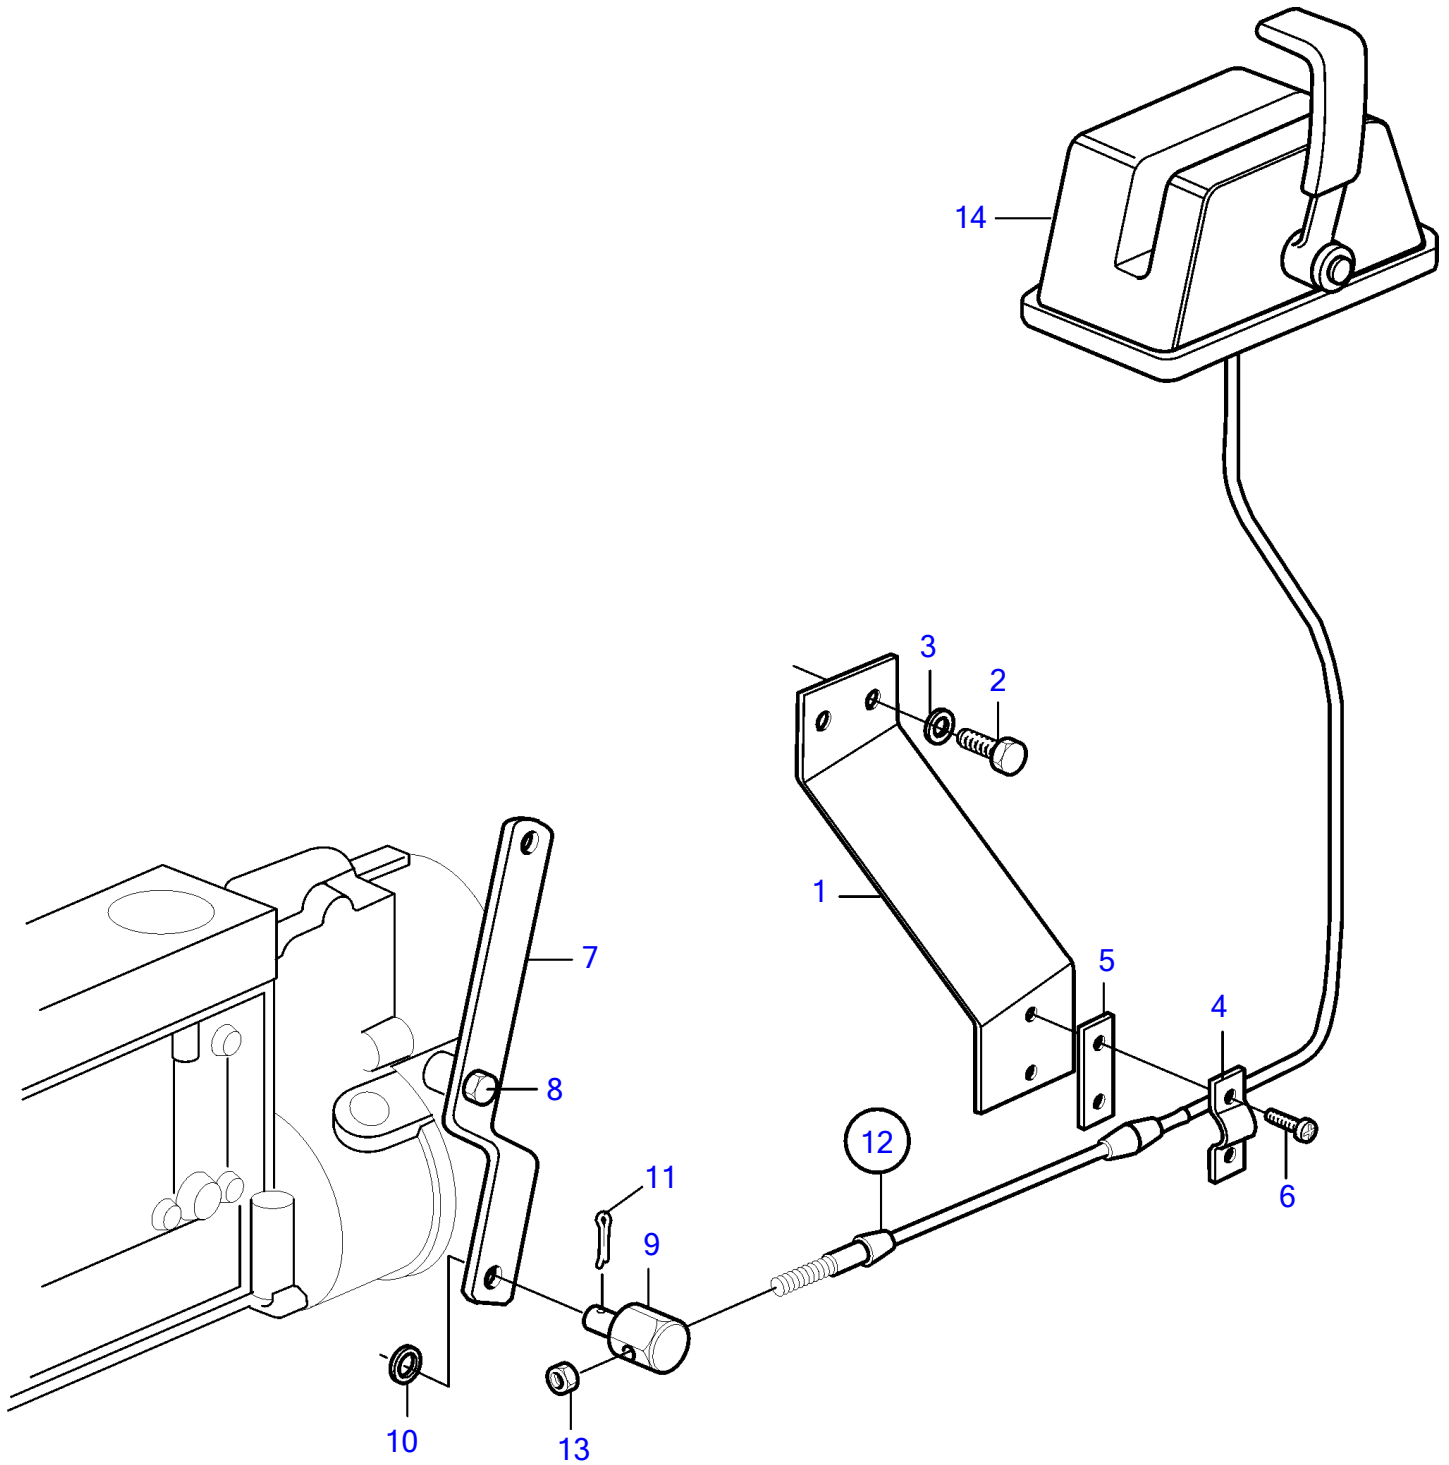

TAMD122A, TMD122A

19557

TAMD122A, TMD122A

REF	PART NO.	QTY	DESCRIPTION	SEE SEC.	NOTES
1	(823696)	1	Bracket		Obsolete part
2	940114	2	Hexagon screw		
3	942336	2	Spring washer		
4	21471054	1	Bracket		
	6853782	1	Cable clamp		
5	819068	1	Washer		
6	950021	2	Cross recessed screw		
7	823695	1	Control arm		
8	955272	1	Hexagon screw		
9	853217	1	Cube		
10	940191	1	Washer		
11	17253	1	Split pin		
12		1	Control cable	231	
13		1	• Nut		
14		1	Control		