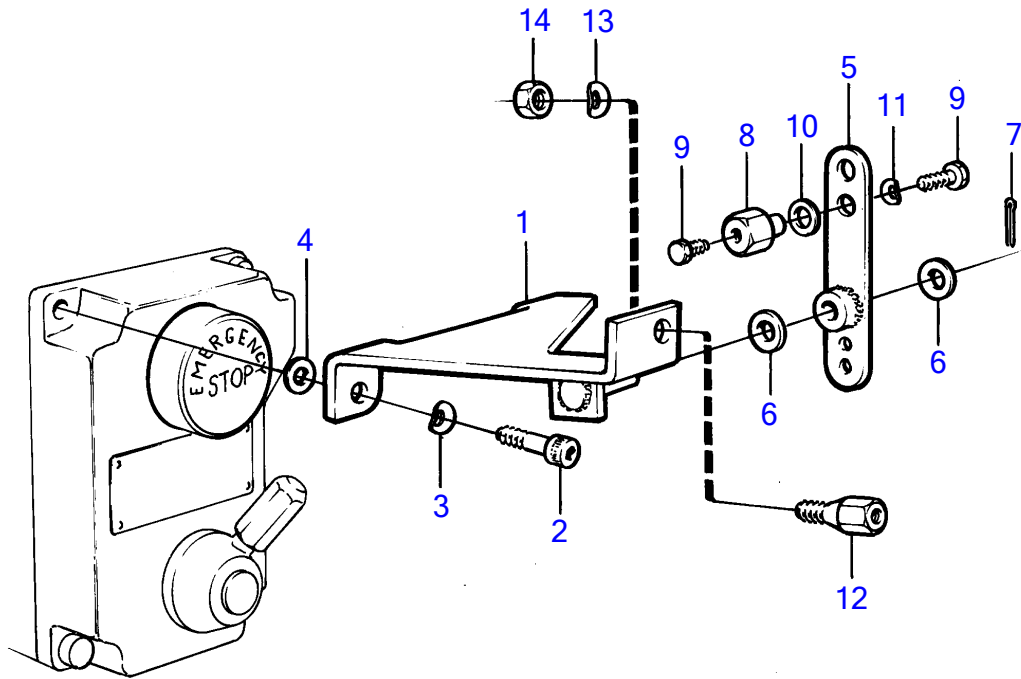

TAMD122A, TMD122A, TAMD122P-A, TAMD122P-B, TAMD122P-C

5912

TAMD122A, TMD122A, TAMD122P-A, TAMD122P-B, TAMD122P-C

REF	PART NO.	QTY	DESCRIPTION	NOTES
1	845853	1	Bracket	
2	956081	2	Cross recessed screw	(955249)
3	941905	2	Spring washer	
4	955892	2	Washer	
5	(840124)	1	Intermediate lever	Obsolete part
6	955894	1	Washer	
	69556	1	Spring washer	
7	907824	1	Split pin	
8	804783	1	Cube	
9	955224	2	Hexagon screw	
10	960137	1	Washer	
11	941904	1	Spring washer	
12	829070	1	Cable lock	
13	941907	1	Spring washer	
14	955834	1	Hexagon nut	