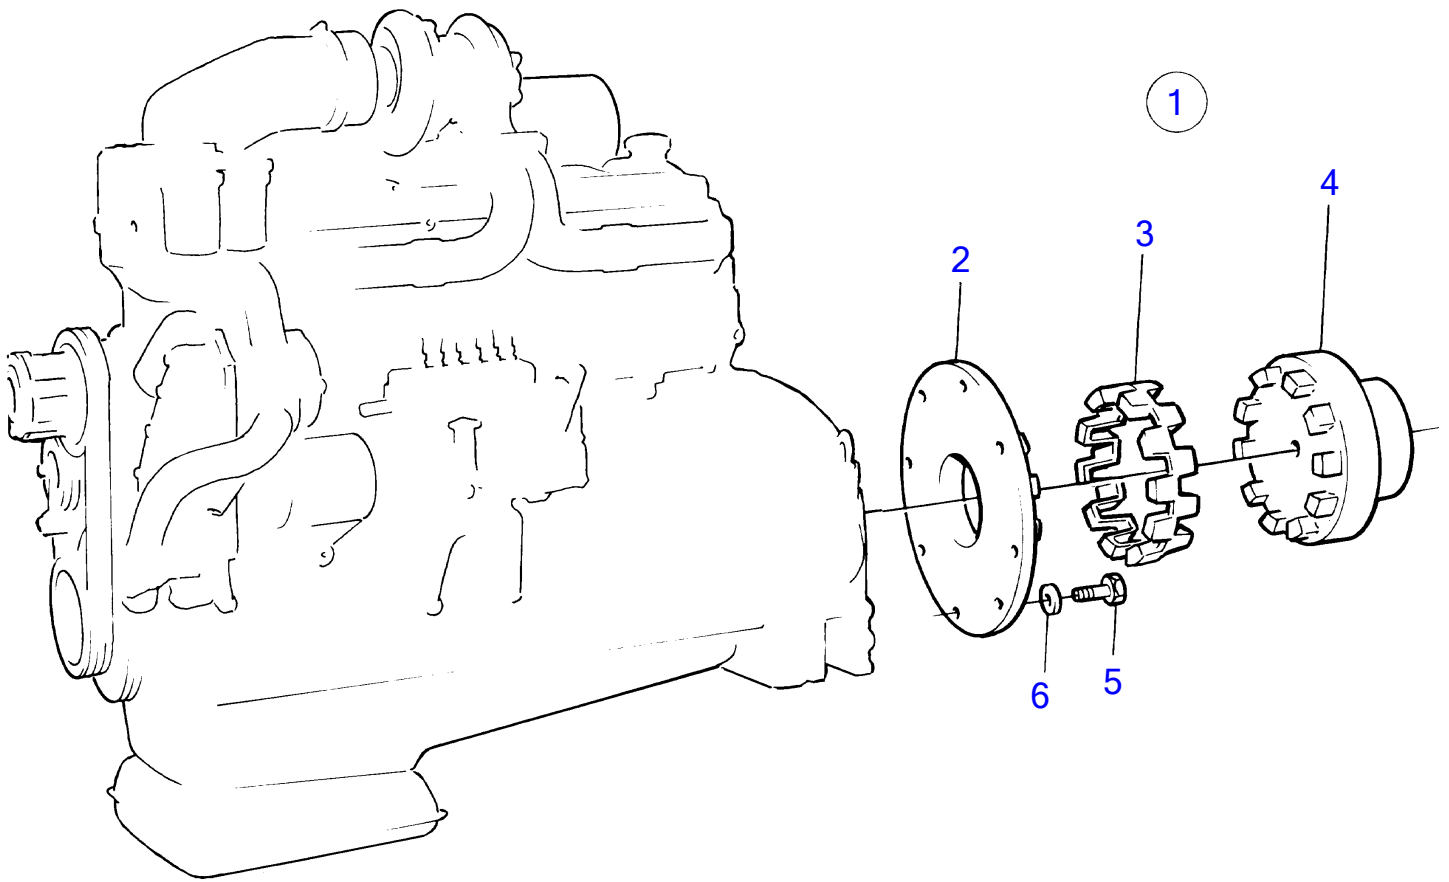

TAMD122A, TMD122A

10932

TAMD122A, TMD122A

REF	PART NO.	QTY	DESCRIPTION
1		1	Clutch flange
2	845622	1	• Clutch flange
3	845621	1	• Rubber element
4	845620	1	Clutch half
5	960692	8	Hexagon screw
6	949869	8	Spacer washer