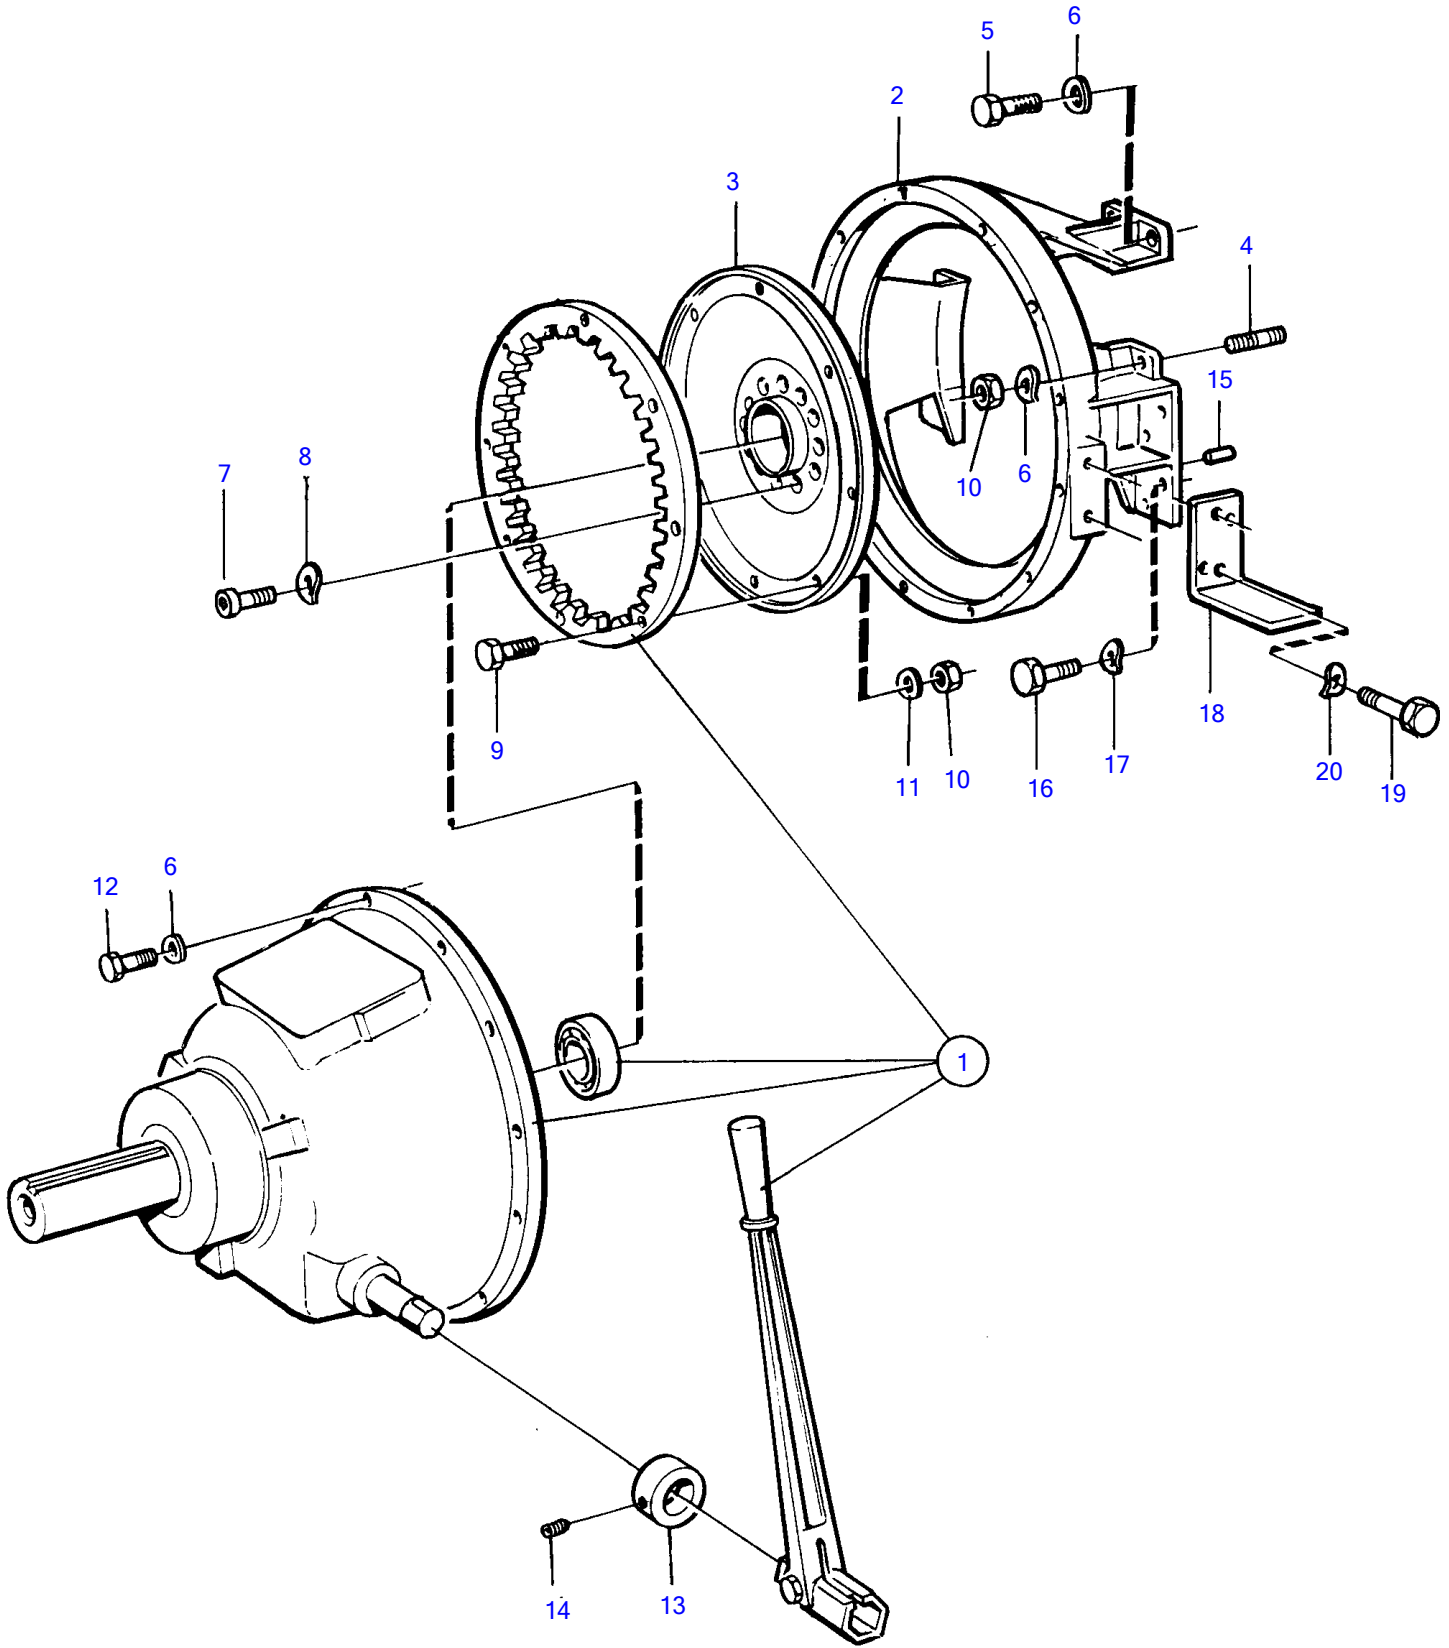

TAMD122A, TMD122A

16115

TAMD122A, TMD122A

REF	PART NO.	QTY	DESCRIPTION	SEE SEC.	NOTES
1				2446	
	(849222)	1	Clutch		C-111, Obsolete part
2	837468	1	Power take-off		
3	842038	1	Companion flange		
4	953282	6	Stud		
5	955535	2	Hexagon screw		
6	942336	20	Spring washer		
7	959188	12	Hex. socket screw		
8	941909	12	Spring washer		
9	955536	8	Hexagon screw		
10	955827	8	Hexagon nut		
11	942336	8	Spring washer		
12	955536	12	Hexagon screw		
13	803612	2	Stop ring		
14	946847	4	Set screw		
15	941510	2	Pin		
16	955536	8	Hexagon screw		
17	942336	8	Spring washer		
18	(837464)	2	Bracket		Obsolete part
19	940115	8	Hexagon screw		
20	942336	8	Spring washer		