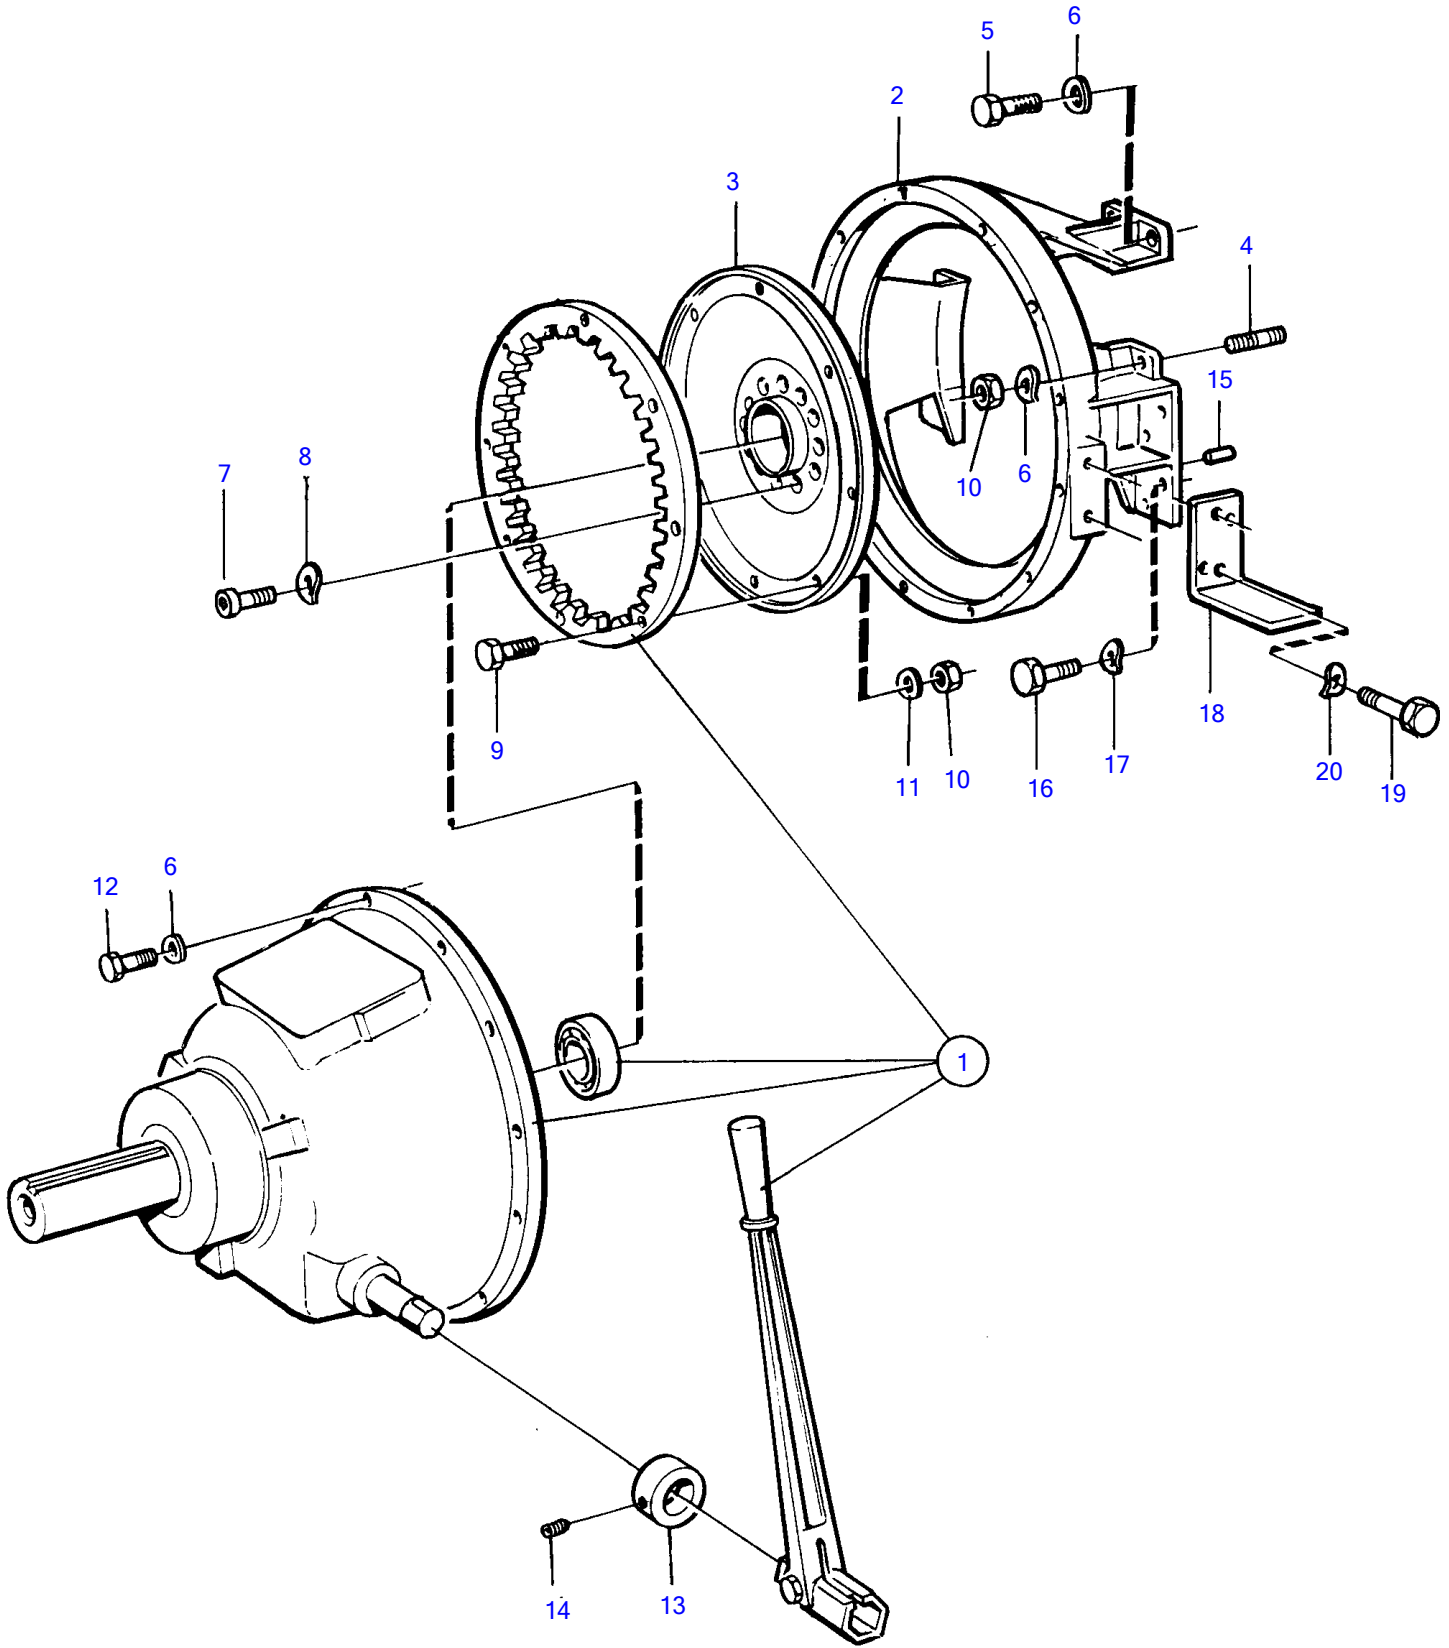

TAMD122A, TMD122A

16115

TAMD122A, TMD122A

REF	PART NO.	QTY	DESCRIPTION	SEE SEC.	NOTES
1				2446	
	(849223)	1	Clutch		SL-211, Obsolete part
2	837468	1	Power take-off		
3	842038	1	Companion flange		
4	953282	6	Stud		
5	955535	2	Hexagon screw		
6	942336	20	Spring washer		
7	959188	12	Hex. socket screw		
8	941909	12	Spring washer		
9	955536	8	Hexagon screw		
10	955827	8	Hexagon nut		
11	942336	8	Spring washer		
12	940115	12	Hexagon screw		
13	803612	2	Stop ring		
14	946847	4	Set screw		
15	941510	2	Pin		
16	955540	8	Hexagon screw		
17	942336	8	Spring washer		
18	(837464)	2	Bracket		Obsolete part
19	940115	8	Hexagon screw		
20	942336	8	Spring washer		