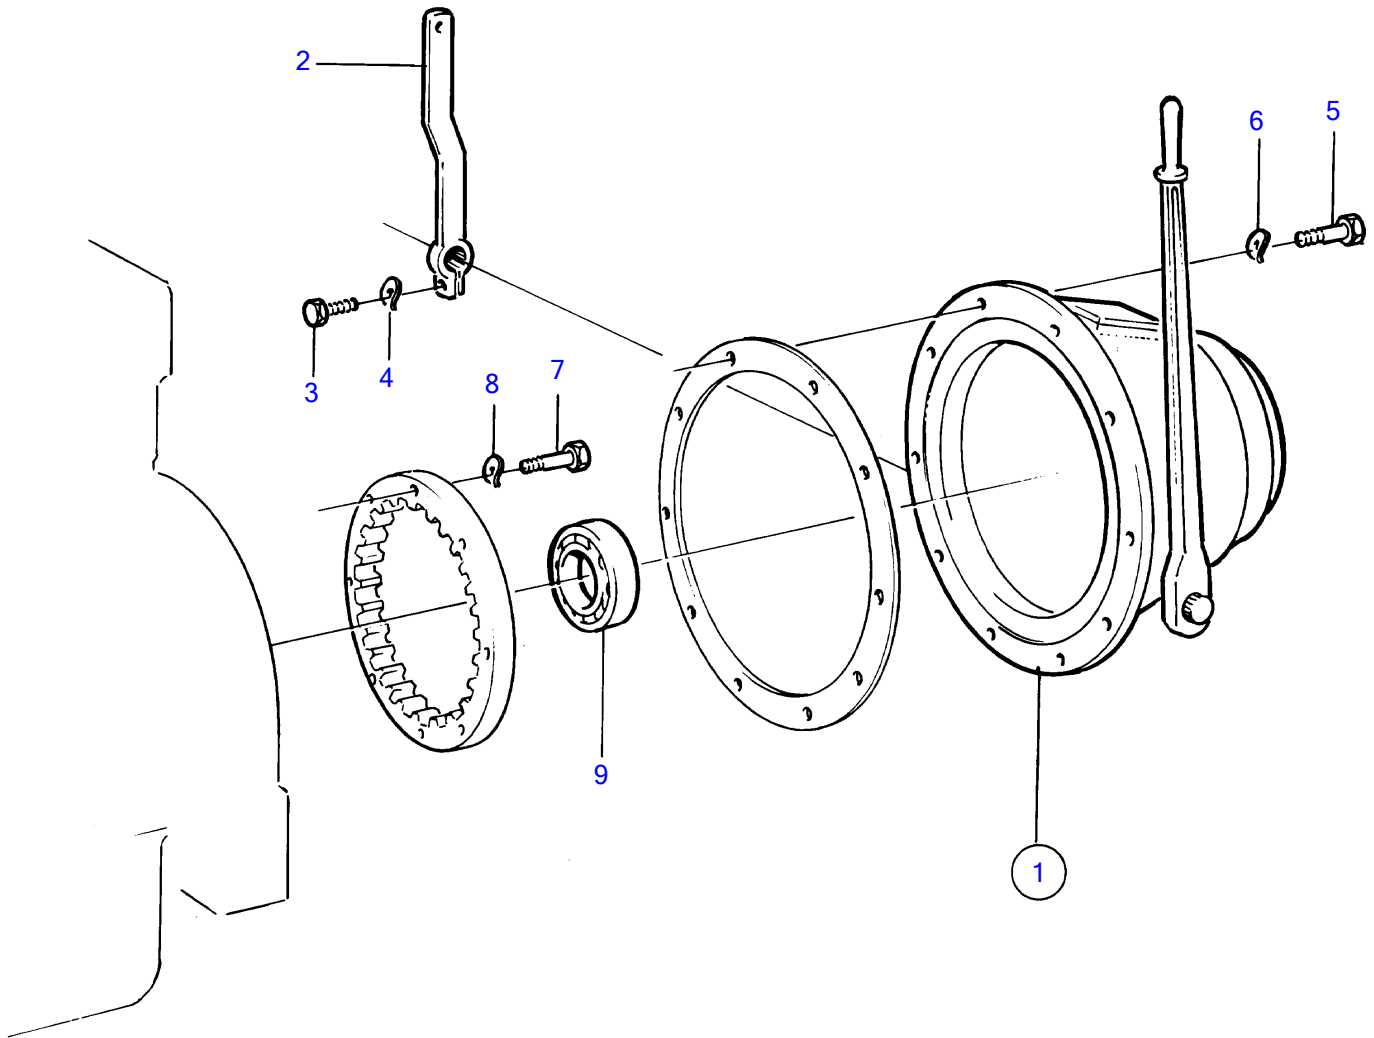

TAMD122A, TMD122A

9394

TAMD122A, TMD122A

REF	PART NO.	QTY	DESCRIPTION	SEE SEC.	NOTES
1	862734	1	Friction clutch		
			.		
			.	890	
2	(31143)	1	Lever		Obsolete part
3	(959644)	1	Hexagon screw		Obsolete part
4	941908	1	Spring washer		
5	940160	12	Hexagon screw		
6	941909	12	Spring washer		
7	955561	8	Hexagon screw		
8	940280	8	Spring washer		
9	866413	1	Ball bearing		