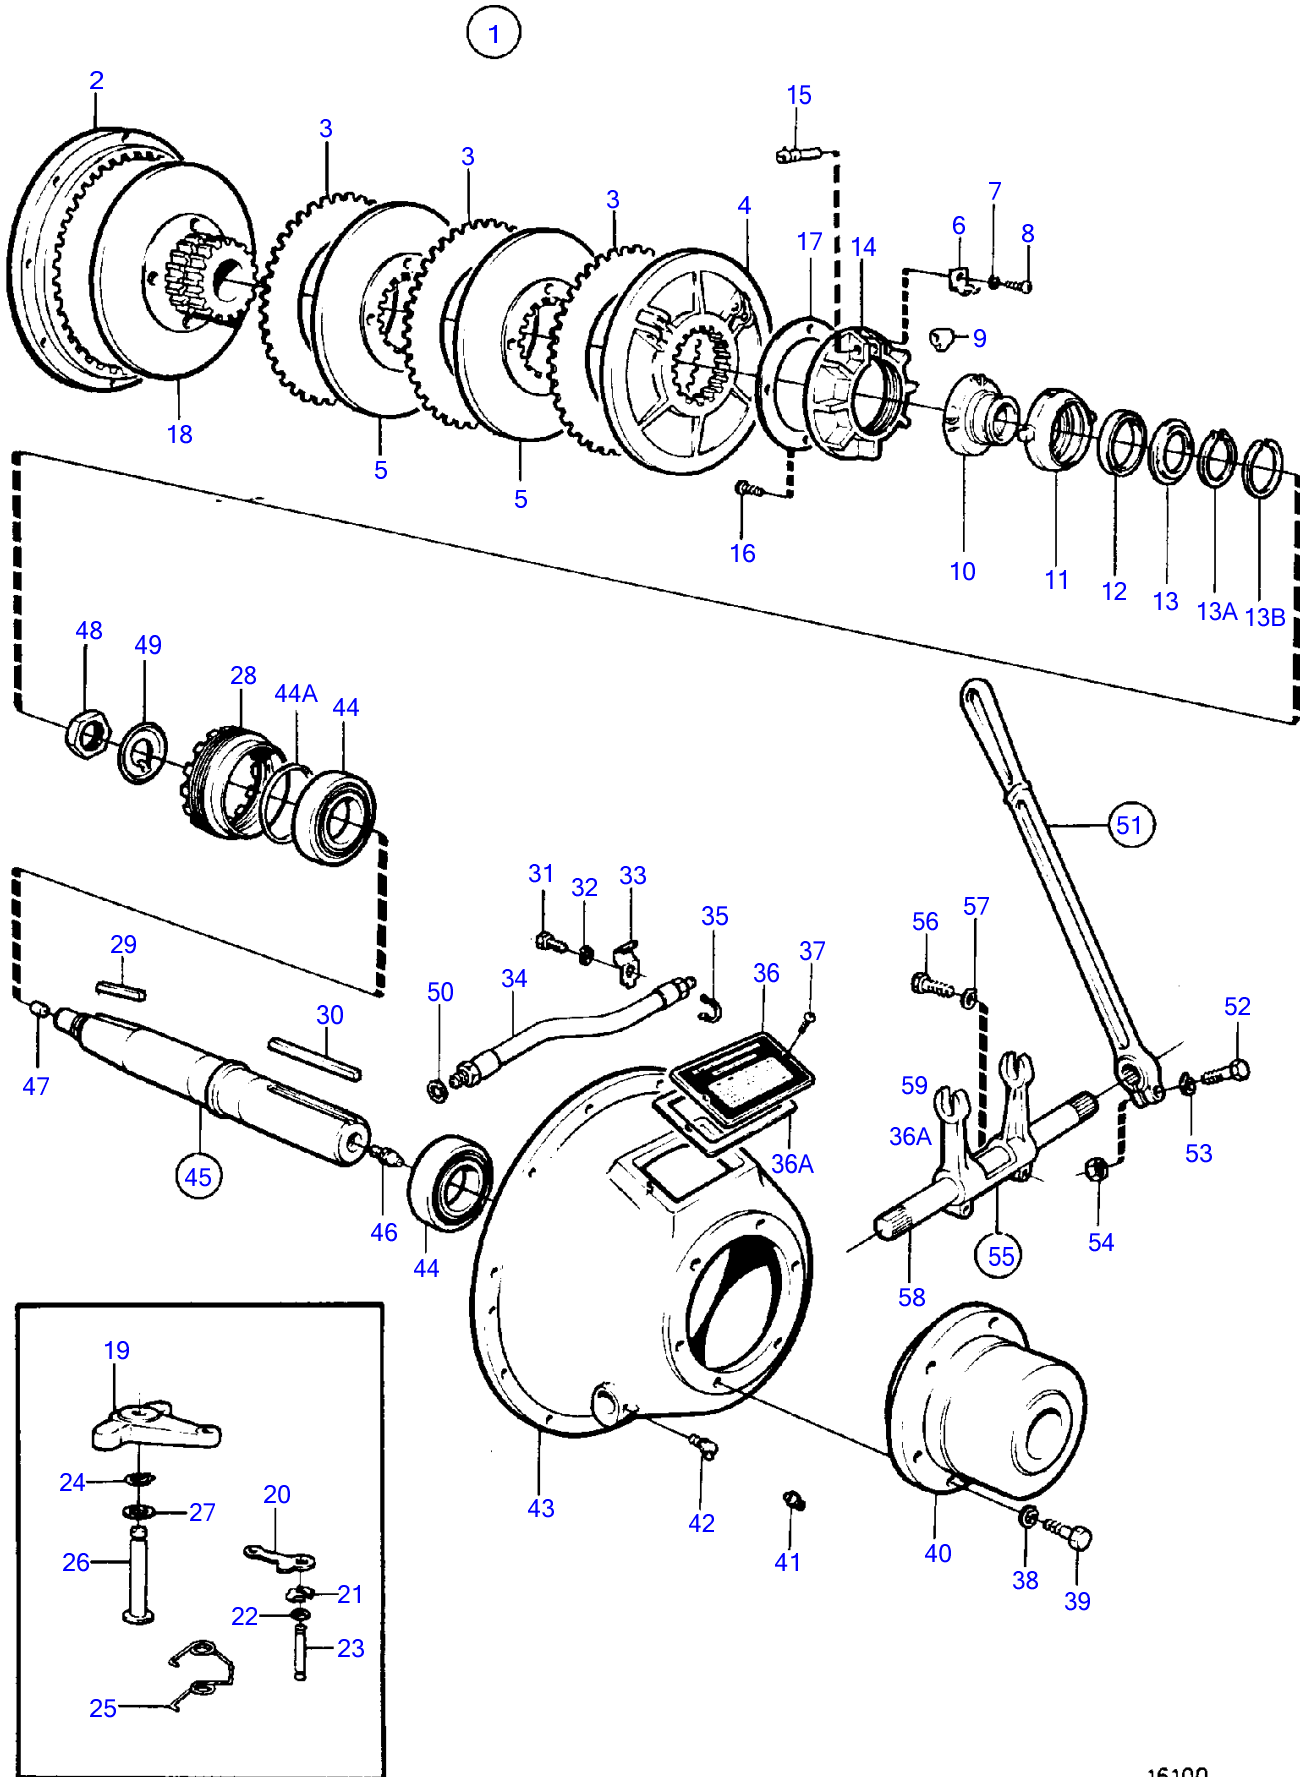

## TAMD122A, TMD122A

REF	PART NO.	QTY	DESCRIPTION	NOTES
1	862734	1	Friction clutch	Replaced by PT143 no 3841933., AP314, ratio 1:1
	(3841933)	1	Power take-off	Obsolete part
2	(847729)	1	• Drive ring	Obsolete part
3	(862582)	3	• Disc	Obsolete part
4	(846531)	1	• Pressure plate	Obsolete part
5	(846560)	2	• Spacer	Obsolete part
6	846525	1	• Lock spring	
7	846528	1	• Spring washer	
8	846527	1	• Screw	
9		1	• Lock	
10	847725	1	• Sleeve	
11	(847724)	1	• Bearing housing	Obsolete part
12	(847723)	1	• Bearing	Obsolete part
13	847726	1	• Retainer	
13A	847728	1	• Striker plate	
13B	847727	1	• Striker plate	
14	(849982)	1	• Adjusting ring	Obsolete part
15	(846506)	1	• • Lock screw	Obsolete part
16	(846530)	3	• • Screw	Obsolete part
17	(846529)	2	• • Adjusting plate	Obsolete part
18	846561	1	• Drive plate	
19	(846532)	4	• Release arm	Obsolete part
20	(846537)	8	• Link	Obsolete part
21	846501	16	• Striker plate	Replaced by 1ea pin 865059, 2ea splitpin and 2ea washer 865052.
22	(846502)	16	• Washer	Obsolete part
23	846538	8	• Pin	Replaced by 1ea pin 865059, 2ea splitpin and 2ea washer 865052.
24		8	• Striker plate	
25	(846536)	4	• Spring	Obsolete part
26	846533	4	• Pin	Replaced by 1ea pin 865056, 2 ea splitpin 865057 and 2 ea washer 846534.
27	846534	8	• Washer	
28	(846553)	1	• Retainer	Obsolete part
29	847735	1	• Key	
30	(863021)	1	• Key	Obsolete part
31	(847737)	1	• Screw	Obsolete part
32	941907	1	• Spring washer	
33	(846487)	1	• Striker plate	Obsolete part
34	(846488)	1	• Lubricating hose	Obsolete part
35	846493	1	• Lock ring	
36		1	• Lock	
36A		1	• Gasket	
37		2	• Screw	
38		6	• Washer	
39	(847730)	6	• Screw	Obsolete part
40	(847731)	1	• Bearing housing	Obsolete part
41		1	• Lubricating nipple	
42	846497	2	• Lubricating nipple	
43		1	• Housing	
44	183704	2	• Roller bearing	(847732)
44A	(847736)	1	• Lock ring	Obsolete part
45	(863015)	1	• Shaft	Obsolete part
46		1	• Lubricating nipple	
47		1	• Screw	
48	(847733)	1	• Nut	Obsolete part
49	847734	1	• Lock washer	
50	(846557)	1	• Lock washer	Obsolete part
51	(846508)	1	• Hand lever	Obsolete part
52		1	• • Screw	
53		1	• • Washer	
54	(846510)	1	• • Nut	Obsolete part
55	(847916)	1	• Fork	Obsolete part
56		2	• • Bolt	
57		2	• • Washer	
58	6603896	1	• Shaft	