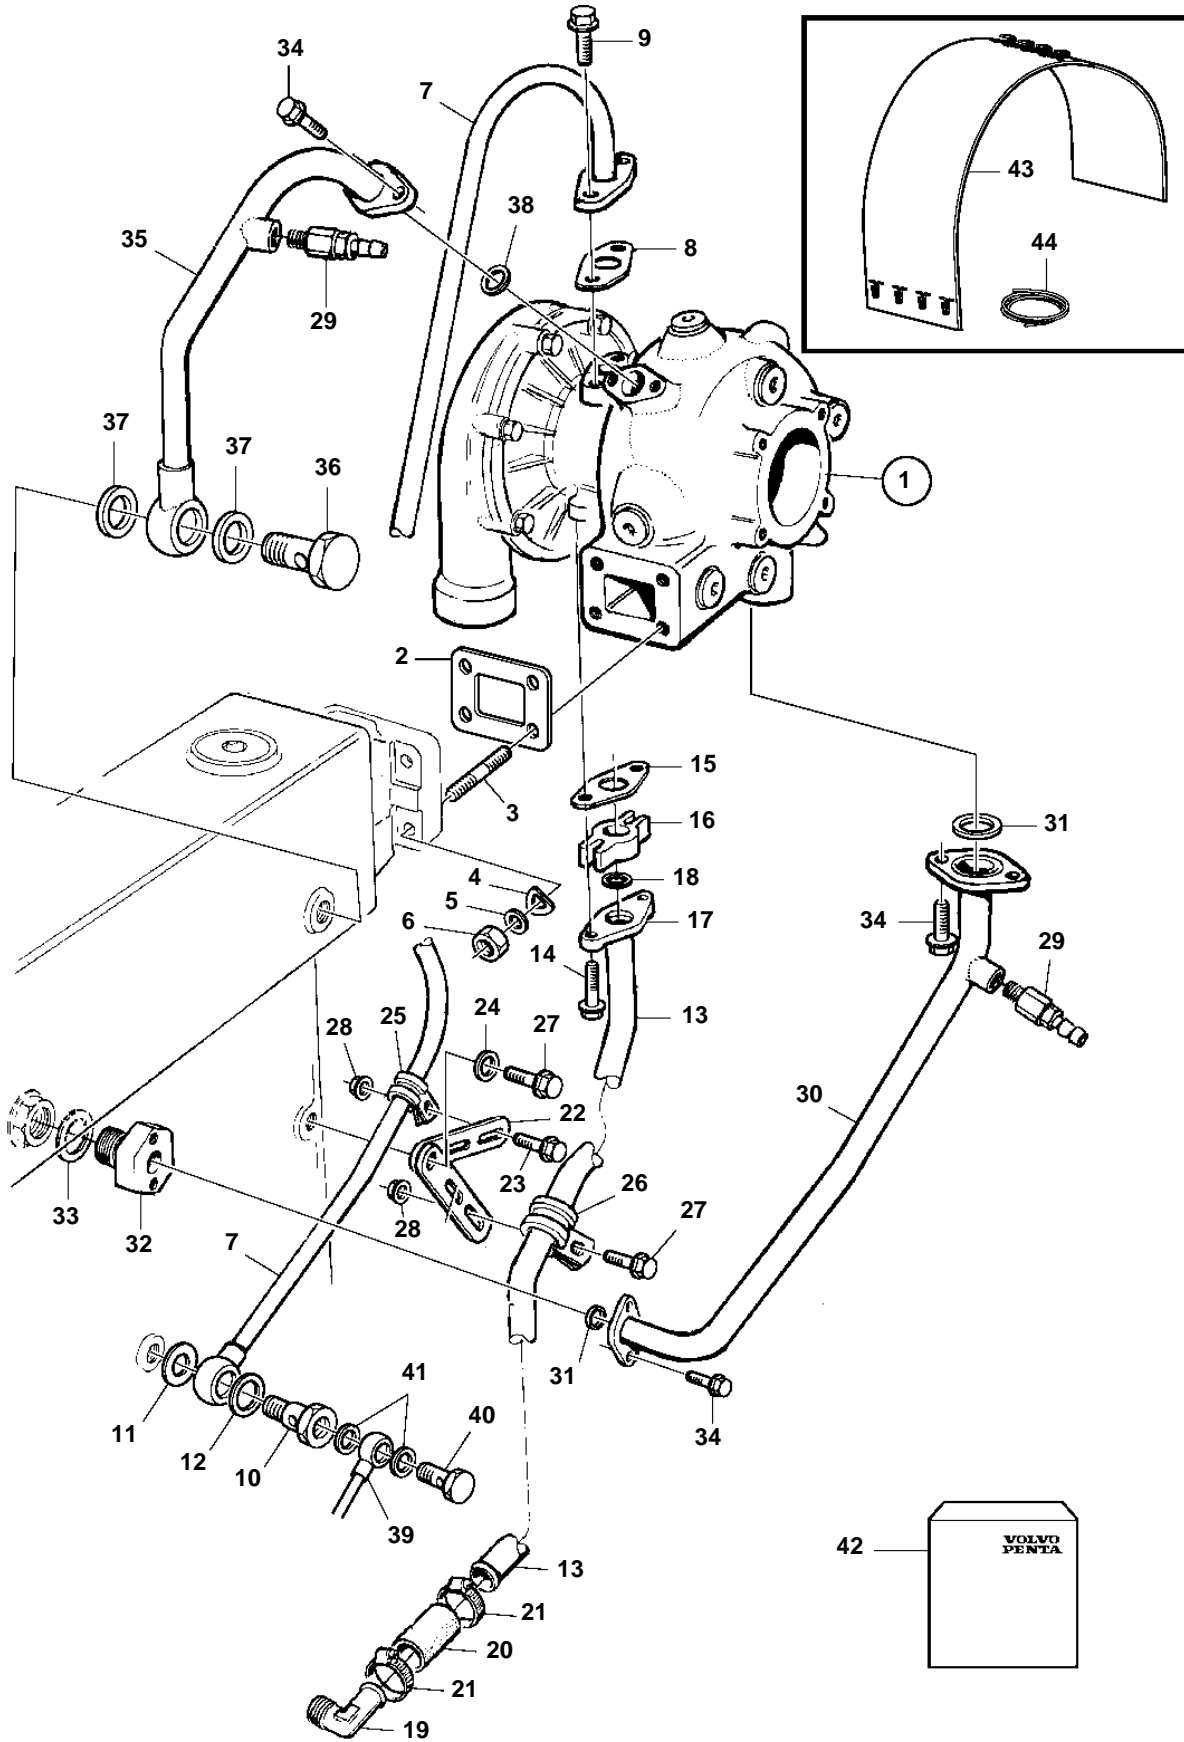

TAMD103A-A, TAMD103A-A AUX

TAMD103A-A, TAMD103A-A AUX

REF	PART NO.	QTY	DESCRIPTION	NOTES
1	3802128	1	Turbocharger, exch · Parts not sold separately	
2	420618	1	Gasket	
3	943883	4	Stud	
4	940097	4	Washer	
5	942336	4	Spring washer	
6	940183	4	Hexagon nut	
7	3829662	1	Oil pressure pipe, oil-pressure	
8	420641	1	Gasket	
9	946173	2	Flange screw	
10	479464	1	Hollow screw, cylinder block	
11	942703	1	Gasket	
12	11998	1	Gasket	
13	864391	1	Oil return pipe, oil drain	
14	947760	2	Flange screw	
15	420643	1	Gasket	
16	8148729	1	Connector	
17	469543	1	Flange	
18	469601	1	Sealing ring	
19	479959	1	Elbow nipple, cylinder block	
20	466328	1	Rubber hose	
21	943474	2	Hose clamp	
22	965539	2	Bracket	
23	946544	1	Flange screw	
24	940280	1	Spring washer	
25	952627	1	Clamp	
26	952632	1	Clamp	
27	946544	2	Flange screw	
28	945407	2	Flange nut	
29	949918	2	Shut-off cock	
30	864599	1	Coolant pipe, coolant water	
31	831622	2	Sealing ring	
32	847492	1	Nipple	
33	190957	1	Gasket	
34	946544	6	Flange screw	
35	864600	1	Coolant pipe, coolant water	
36	866364	1	Hollow screw	
37	947627	2	Gasket	
38	831622	1	Sealing ring	
39	422245	1	Oil feed pipe, fuel inj. pump	
40	969299	1	Hollow screw	
41	11994	2	Gasket	
42	876714	1	Gasket kit, turbo connect.	SEE GROUP 99
43	3812603	1	Isolation	AUX
44	941710	1	Locking wire	AUX