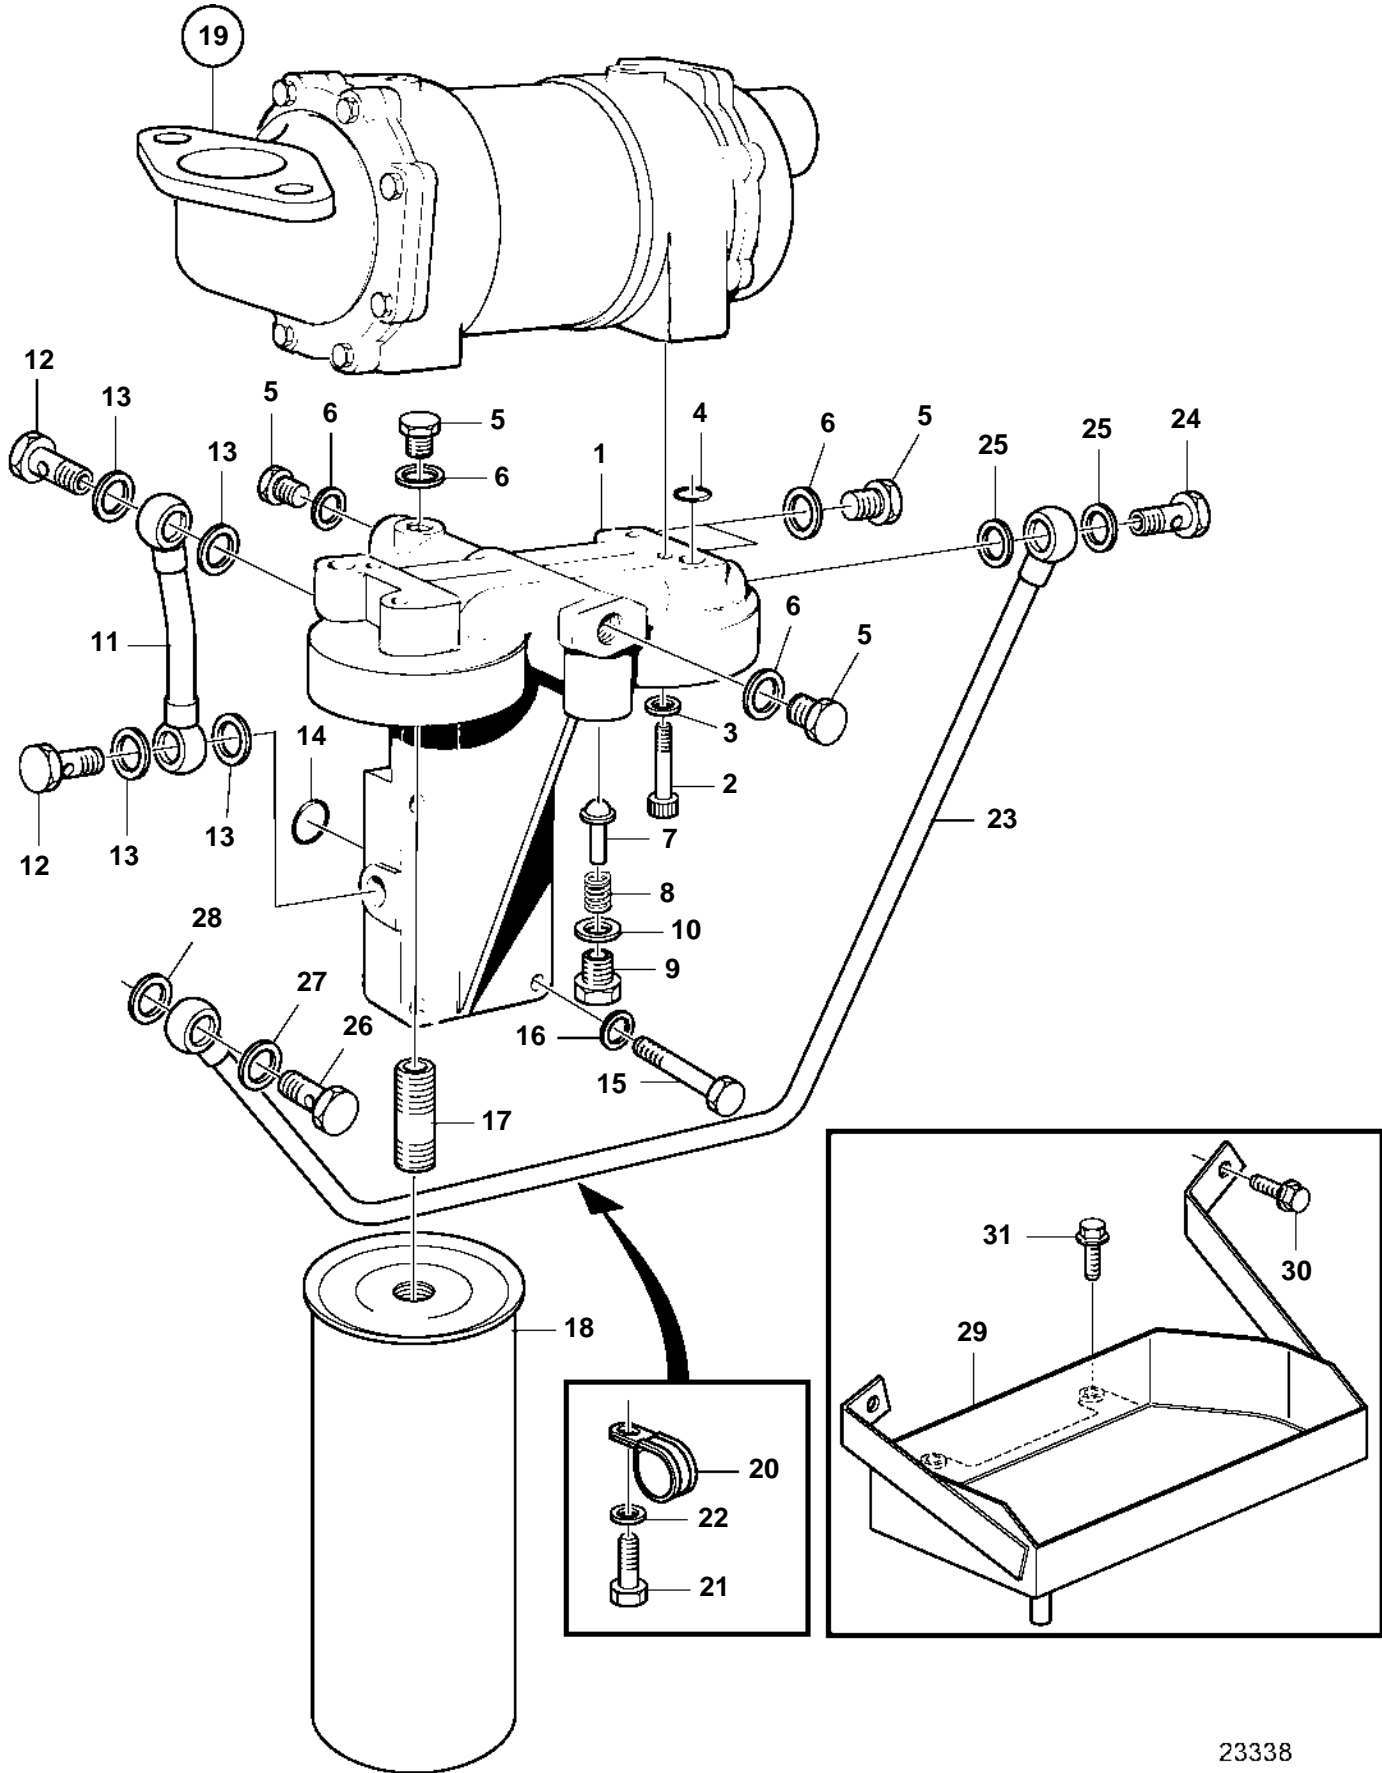

TAMD103A-A, TAMD103A-A AUX

23338

TAMD103A-A, TAMD103A-A AUX

REF	PART NO.	QTY	DESCRIPTION	SEE SEC.	NOTES
1	843528	1	Bracket		
2	956572	4	Hex. socket screw		
3	11992	4	Gasket		
4	949656	2	O-ring		
5	914391	6	Plug		
6	976930	6	Gasket		
7	471085	1	Valve cone		
8	466653	1	Compression spring		
9	466624	1	Plug		
10	18677	1	Gasket		
11	842831	1	Tube		
12	191157	2	Hollow screw		
13	947627	4	Gasket		
14	949657	2	O-ring		
15	955537	4	Hexagon screw		
16	942336	4	Spring washer		
17	466623	2	Nipple		
18	466634	2	Oil filter		ALT
	847741	2	Oil filter		ALT, SHORT TYPE
19		1	Oil cooler, engine	848	
20	952627	1	Clamp		
21	940100	1	Hexagon screw		
22	941906	1	Spring washer		
23	864369	1	Delivery pipe		
24	190714	1	Hollow screw		
25	947624	2	Gasket		
26	942007	1	Hollow screw		
27	947624	1	Gasket		
28	942703	1	Gasket		
29	3835800	1	Spill plate		ONLY CLASSIFIED ENGINE
30	956572	2	Hex. socket screw		
31	942624	1	Flange screw