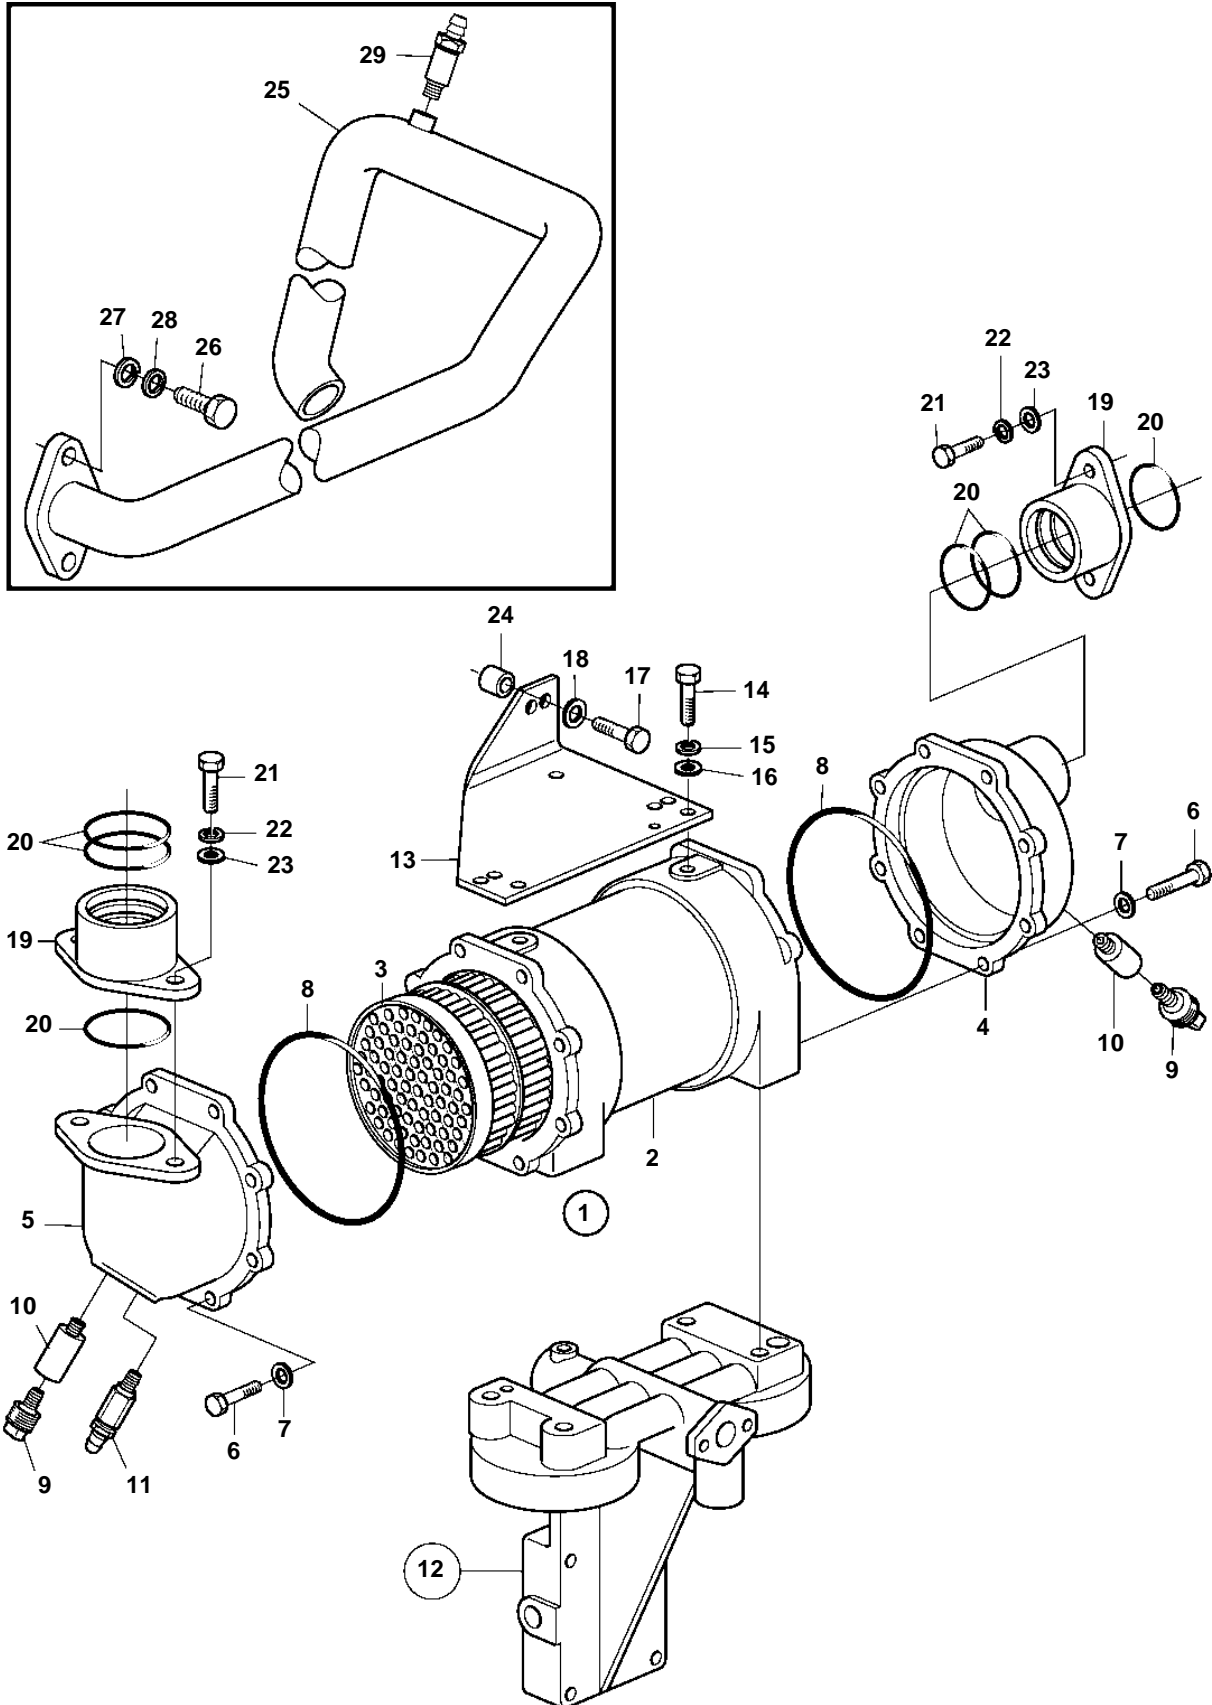

TAMD103A-A, TAMD103A-A AUX

23312

TAMD103A-A, TAMD103A-A AUX

REF	PART NO.	QTY	DESCRIPTION	SEE SEC.	NOTES
1		1	Oil cooler, engine		
2	849410	1	· Housing		
3	3825932	1	· Insert		(864213)
4	864550	1	· End cover		
5	864319	1	· End cover		
6	940094	16	· Hexagon screw		
7	941906	16	· Spring washer		
8	925027	2	· O-ring		
9	838928	2	· Plug		
10	838929	2	· Electrode		
11	949918	1	Shut-off cock		
12		1	Oil filter housing	842	
13	3826058	1	Bracket		
14	940100	2	Hexagon screw		
15	941906	2	Spring washer		
16	955893	2	Washer		
17	955535	1	Hexagon screw		
18	942336	1	Spring washer		
19	843565	2	Pipe connection		
20	925092	6	O-ring		
21	955525	4	Hexagon screw		
22	941907	4	Spring washer		
23	191172	4	Washer		
24	829653	1	Spacer sleeve		
25	3835788	1	Coolant pipe		
26	955525	2	Hexagon screw		
27	191172	2	Washer		
28	941907	2	Spring washer		
29	947894	1	Shut-off cock		