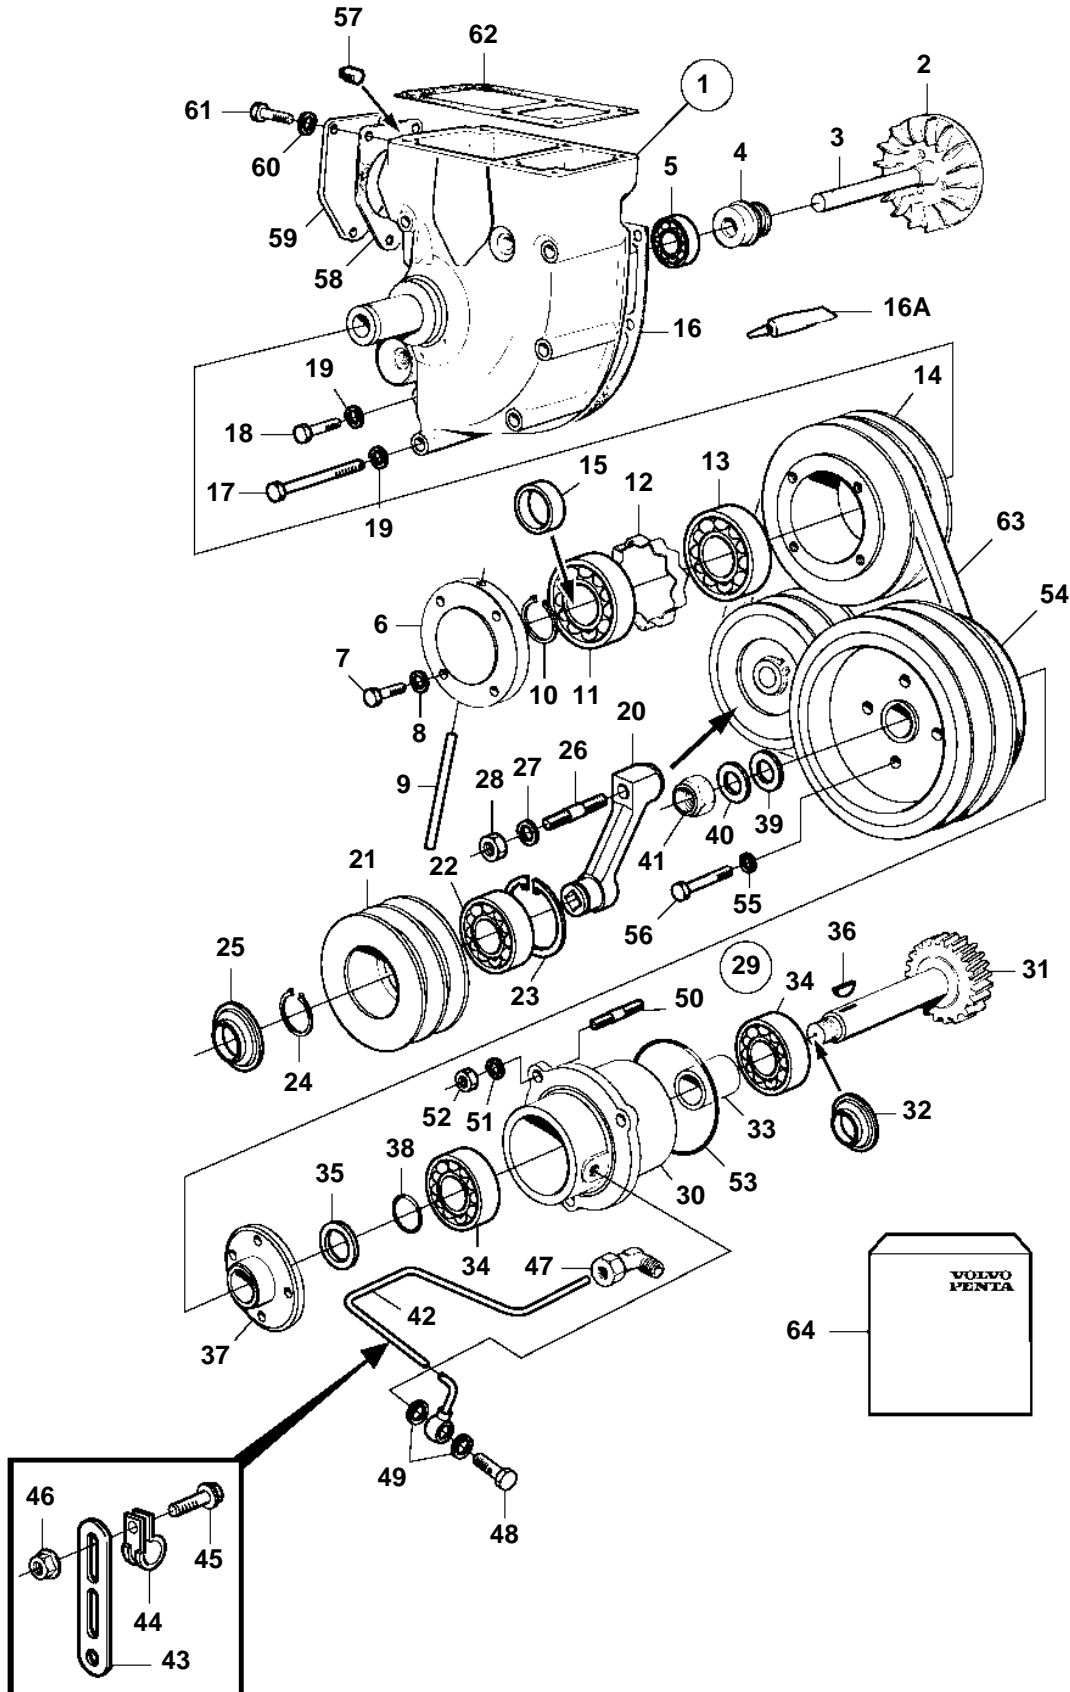

TAMD103A-A, TAMD103A-A AUX

TAMD103A-A, TAMD103A-A AUX

| REF | PART NO. | QTY | DESCRIPTION | NOTES |
|-----|----------|-----|------------------------------------|----------|
| 1 | 866584 | 1 | Coolant pump | |
| | 3803214 | 1 | Coolant pump, exch, exch | |
| 2 | 1698603 | 1 | · Impeller | |
| 3 | 421082 | 1 | · Shaft | |
| 4 | 1676432 | 1 | · Sealing ring | |
| 5 | 1660609 | 1 | · Ball bearing | |
| 6 | 836805 | 1 | · Companion flange | |
| 7 | 940159 | 4 | · Hexagon screw | |
| 8 | 941907 | 4 | · Spring washer | |
| 9 | 951969 | 1 | · Spring pin | |
| 10 | 914462 | 1 | · Snap ring | |
| 11 | 1542870 | 1 | · Roller bearing | |
| 12 | 422202 | 1 | · Spacer sleeve | |
| 13 | 181538 | 1 | · Ball bearing | |
| 14 | 822548 | 1 | · V-belt pulley | |
| 15 | 1542871 | 1 | · Spacer sleeve | |
| 16 | 423127 | 1 | Gasket | |
| 16A | 1161231 | X | Sealant | |
| 17 | 955542 | 6 | Hexagon screw | |
| 18 | 940162 | 2 | Hexagon screw | |
| 19 | 942336 | 8 | Spring washer | |
| 20 | 3838578 | 1 | Intermediate lever, belt tensioner | |
| 21 | 822551 | 1 | V-belt pulley | |
| 22 | 1544092 | 1 | Ball bearing | |
| 23 | 914533 | 1 | Snap ring | |
| 24 | 914462 | 1 | Snap ring | |
| 25 | 420416 | 1 | Protecting plate | |
| 26 | 953354 | 1 | Stud | |
| 27 | 941911 | 1 | Spring washer | |
| 28 | 955828 | 1 | Hexagon nut | |
| 29 | 837702 | 1 | Drive outlet | |
| 30 | 837703 | 1 | · Bearing housing | |
| 31 | 837704 | 1 | · Gear | |
| 32 | 837705 | 1 | · Deflector | |
| 33 | 837706 | 1 | · Spacer sleeve | |
| 34 | 3825779 | 2 | · Ball bearing | (183731) |
| 35 | 958856 | 1 | · Sealing ring | |
| 36 | 909867 | 1 | · Flat key | |
| 37 | 837707 | 1 | · Hub | |
| 38 | 190418 | 1 | · O-ring | |
| 39 | 947170 | 1 | · Gasket | |
| 40 | 837708 | 1 | · Washer | |
| 41 | 949399 | 1 | · Lock nut | |
| 42 | 866082 | 1 | Oil pipe | |
| 43 | 965535 | 1 | Bracket | |
| 44 | 952622 | 1 | Clamp | |
| 45 | 946544 | 1 | Flange screw | |
| 46 | 945407 | 1 | Flange nut | |
| 47 | 866083 | 1 | Nipple, cylinder block | |
| 48 | 844625 | 1 | Hollow screw | |
| 49 | 947620 | 2 | Gasket | |
| 50 | 953257 | 1 | Stud | L=35mm |
| | 953280 | 2 | Stud | L=120mm |
| 51 | 942336 | 3 | Spring washer | |
| 52 | 955827 | 3 | Hexagon nut | |
| 53 | 949660 | 1 | O-ring | |
| 54 | 842769 | 1 | Pulley | |
| 55 | 942336 | 4 | Spring washer | |
| 56 | 955534 | 4 | Hexagon screw | |
| 57 | 479977 | 1 | Plug | |
| 58 | 422171 | 1 | Gasket | |
| 59 | 846685 | 1 | Flange, heat exchanger | |
| 60 | 941907 | 3 | Spring washer | |