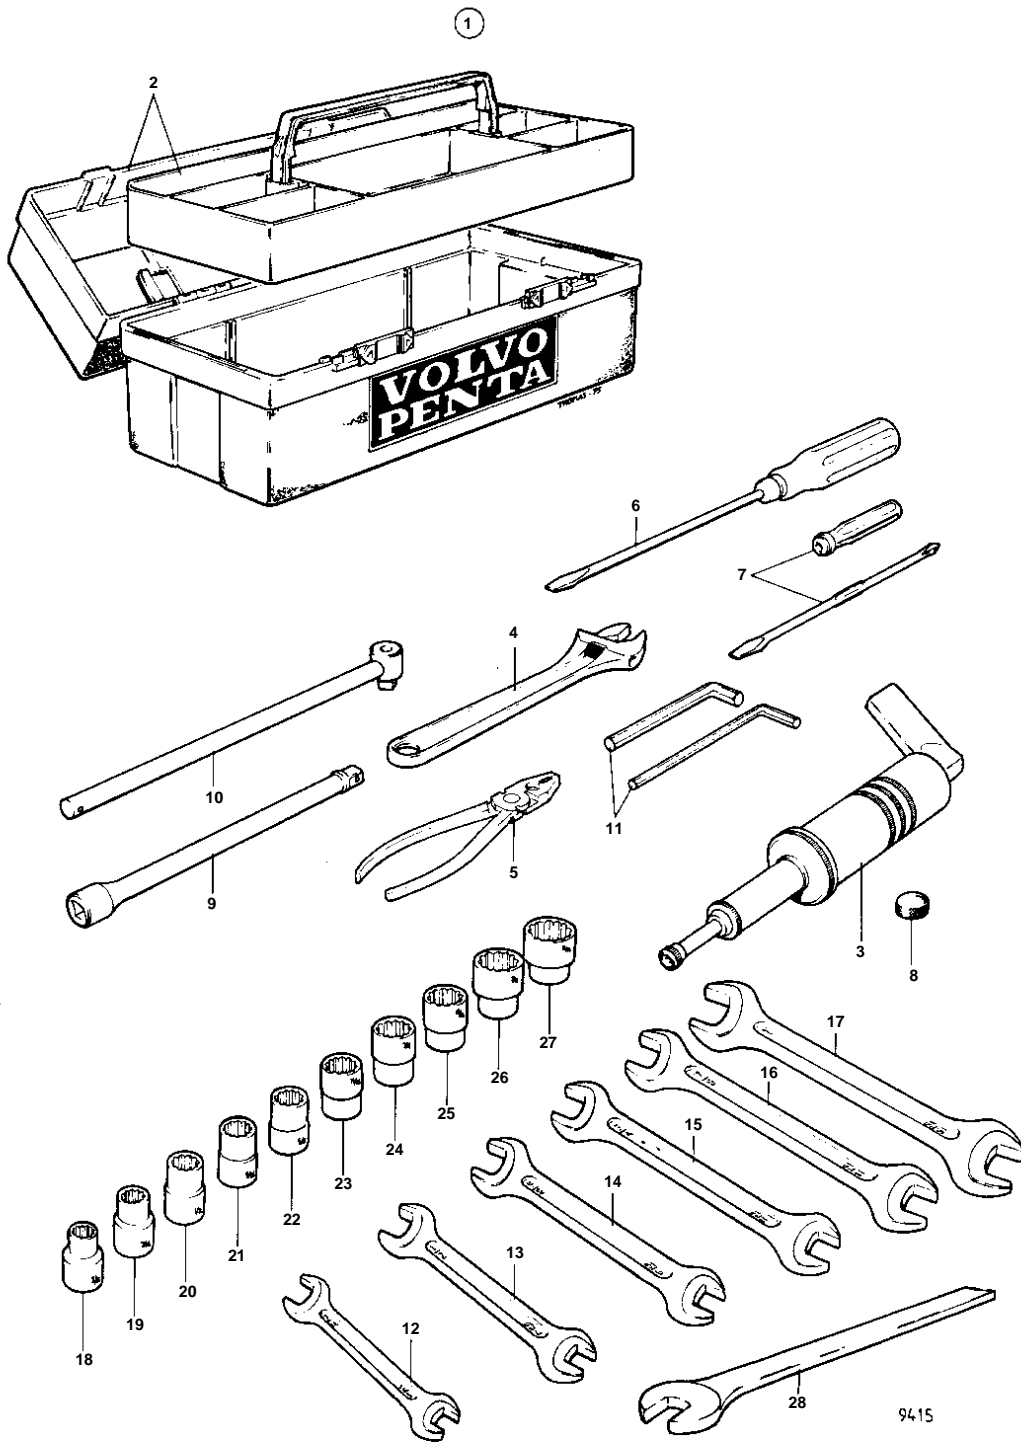

TAMD103A-A, TAMD103A-A AUX

TAMD103A-A, TAMD103A-A AUX

REF	PART NO.	QTY	DESCRIPTION	NOTES
1	844481	1	Tool kit	
2	3841091	1	• Tool box	
3		1	• Grease gun	
4	755	1	• Adjustable wrench	30mm
		1	• Adjustable wrench	19mm
5		1	• Pliers	
6	804771	1	• Screwdriver	L=300mm
7		1	• Combination screwdri	
8		12	• Protective cap	
9		1	• Extension bar	
10		1	• Handle	
11	946804	1	• Allen wrench	5/16"
	914675	1	• Allen wrench	1/4"
12		1	• Open-end wrench	3/8"-7/16"
13		1	• Open-end wrench	7/16"-1/2"
14		1	• Open-end wrench	9/16"-5/8"
15		1	• Open-end wrench	13/16"-7/8"
16		1	• Open-end wrench	11/16"-3/4"
17		1	• Key	15/16"-1"
18		1	• Sleeve	3/8"
19		1	• Sleeve	7/16"
20		1	• Sleeve	1/2"
21		1	• Sleeve	9/16"
22		1	• Sleeve	5/8"
23		1	• Sleeve	11/16"
24		1	• Sleeve	3/4"
25		1	• Sleeve	13/16"
26		1	• Sleeve	7/8"
27		1	• Sleeve	15/16"
28		1	• Open-end wrench	41mm