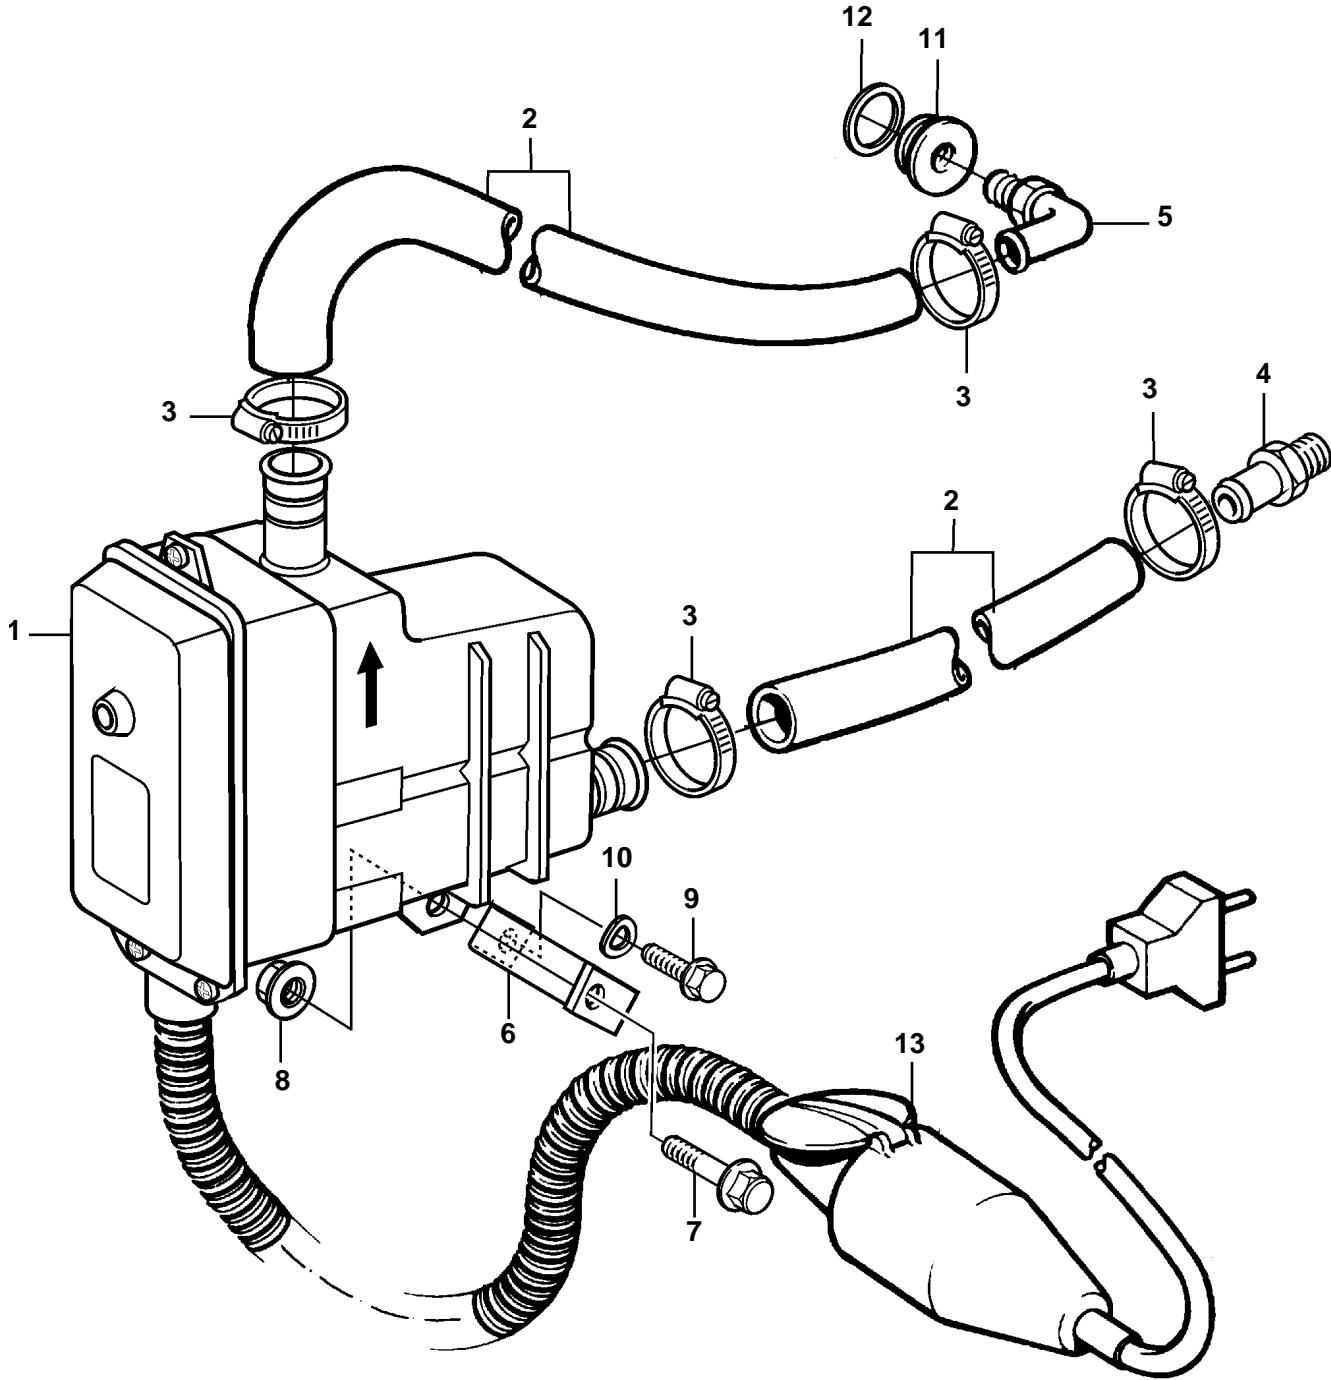

TAMD103A-A, TAMD103A-A AUX

TAMD103A-A, TAMD103A-A AUX

REF	PART NO.	QTY	DESCRIPTION	NOTES
1	865077	1	Engine heater, 2000W	
2	943369	X	Rubber hose	L=620mm
3	943473	4	Hose clamp	
4	479974	1	Nipple	
5	942590	1	Elbow nipple	
6	846912	1	Bracket	
7	946173	1	Flange screw	
8	948645	1	Flange lock nut	
9	955559	1	Hexagon screw	
10	940280	1	Spring washer	
11	821335	1	Plug	
12	469328	1	Gasket	
13			Connector	