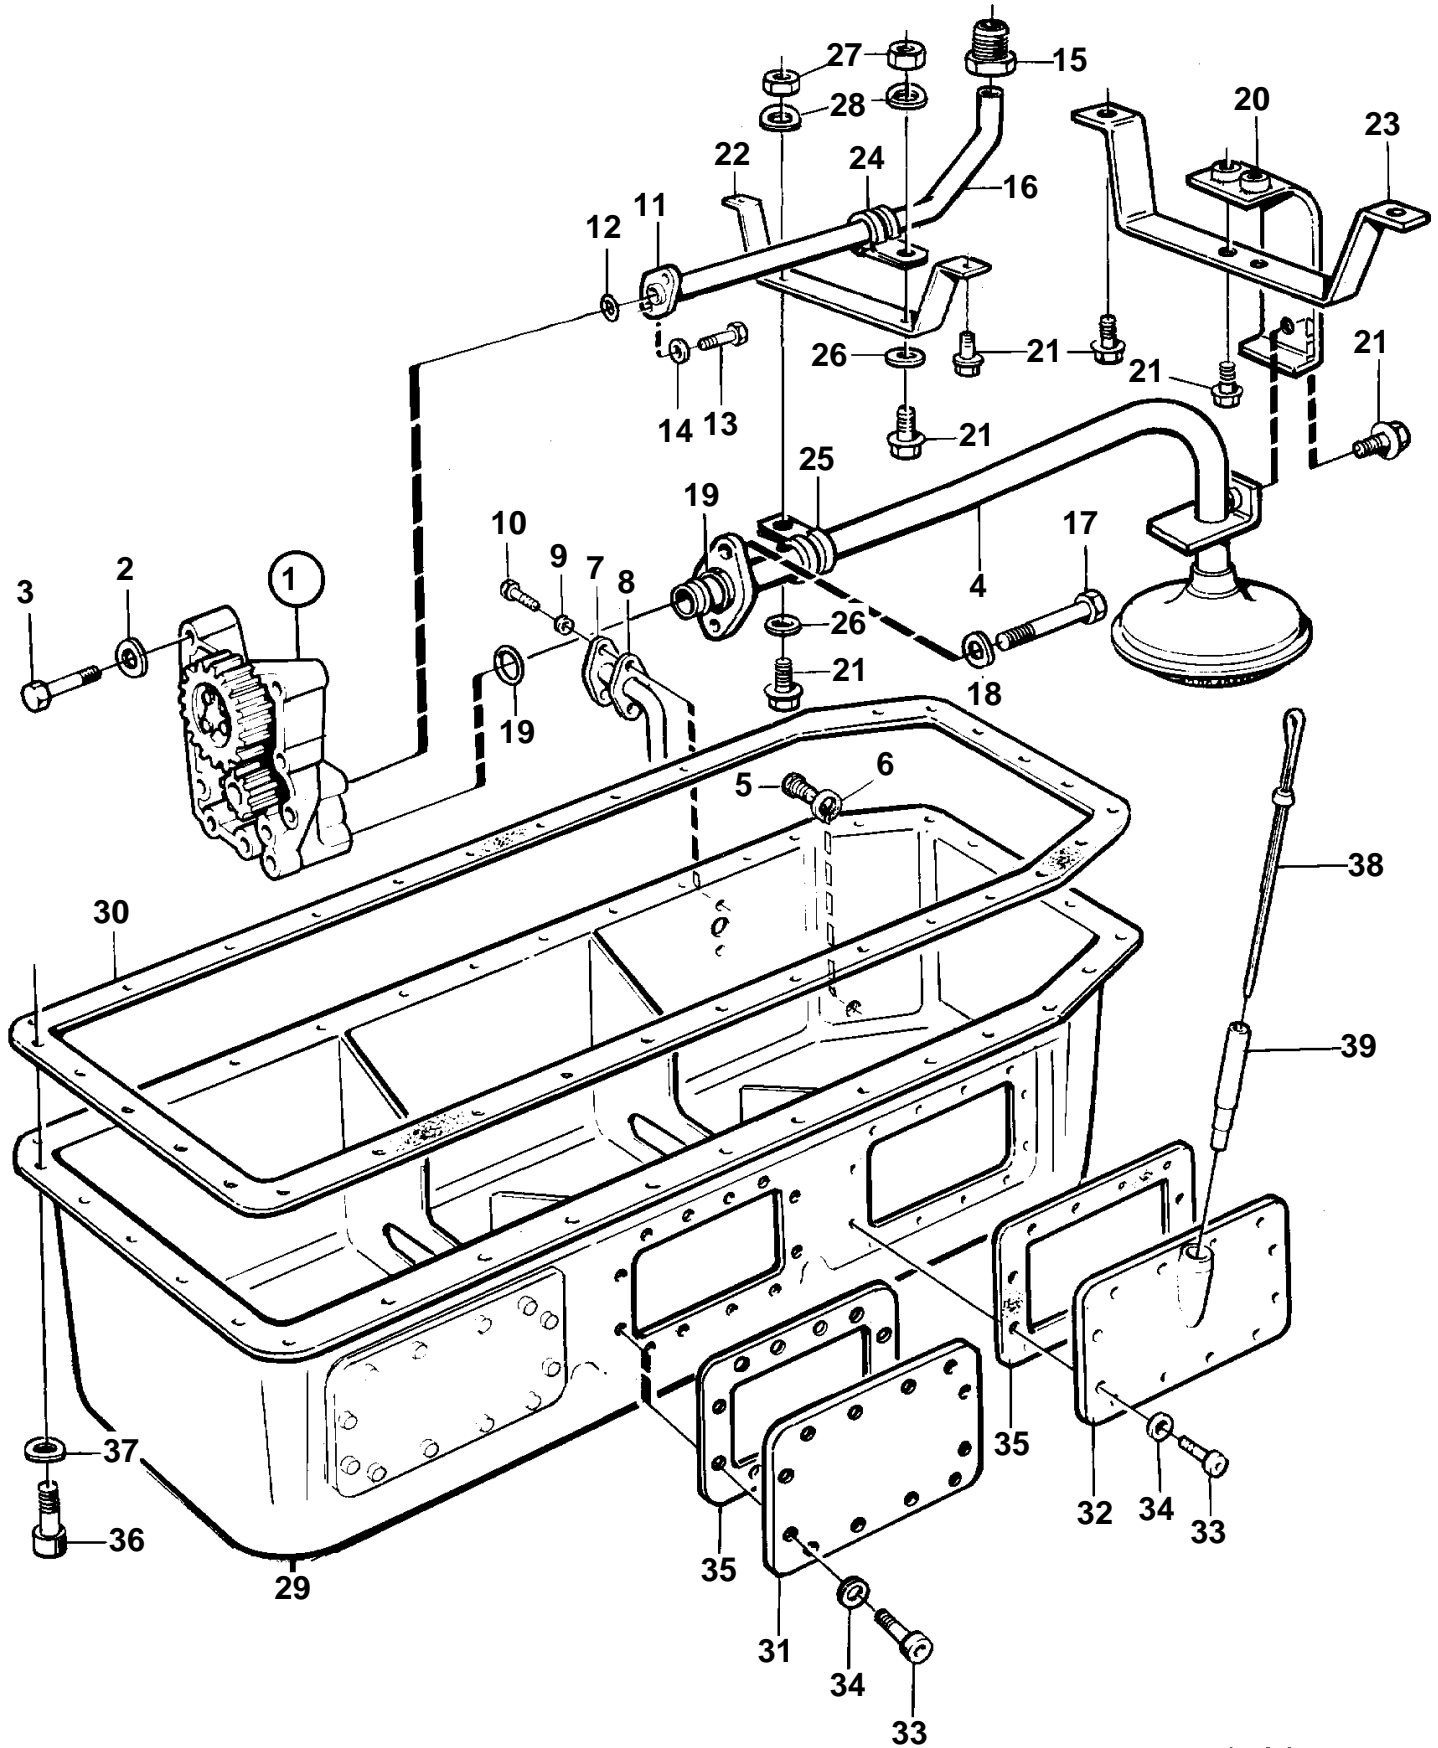

TAMD103A-A, TAMD103A-A AUX

15226

TAMD103A-A, TAMD103A-A AUX

REF	PART NO.	QTY	DESCRIPTION	SEE SEC.	NOTES
1	479317	1	Oil pump		
				105	
2	942336	4	Spring washer		
3	955538	4	Hexagon screw		
4	422751	1	Tube		
5	960634	1	Plug		
6	947627	1	Gasket		
7	896775	1	Pipe		
8	862602	1	Gasket		
9	941907	2	Spring washer		
10	955525	2	Hexagon screw		
11	1545829	1	Flange		
12	470263	1	Sealing ring		
13	955533	2	Hexagon screw		
14	941907	2	Spring washer		
15	466908	1	Fitting		
16	1545828	1	Oil pressure pipe, oil-pressure		
17	955531	2	Hexagon screw		
18	941907	2	Spring washer		
19	470383	2	Sealing ring		
20	864377	1	Bracket		
21	942402	9	Flange screw		
22	1545415	1	Bracket		
23	470918	1	Bracket		
24	1545432	1	Clamp		I.D=20mm
25	1545431	1	Attaching clamp		I.D=26mm
26	955894	2	Washer		
27	955826	2	Hexagon nut		
28	941907	2	Spring washer		
29		1	Crankcase		
30	1545696	1	Gasket		
31		2	Hatch		
32		1	Hatch		
33	956569	36	Hex. socket screw		
34	11992	36	Gasket		
35	862597	3	Gasket		
36	956570	41	Hex. socket screw		
37	941907	41	Spring washer		
38	821101	1	Oil dipstick		
39	3836384	1	Sleeve		