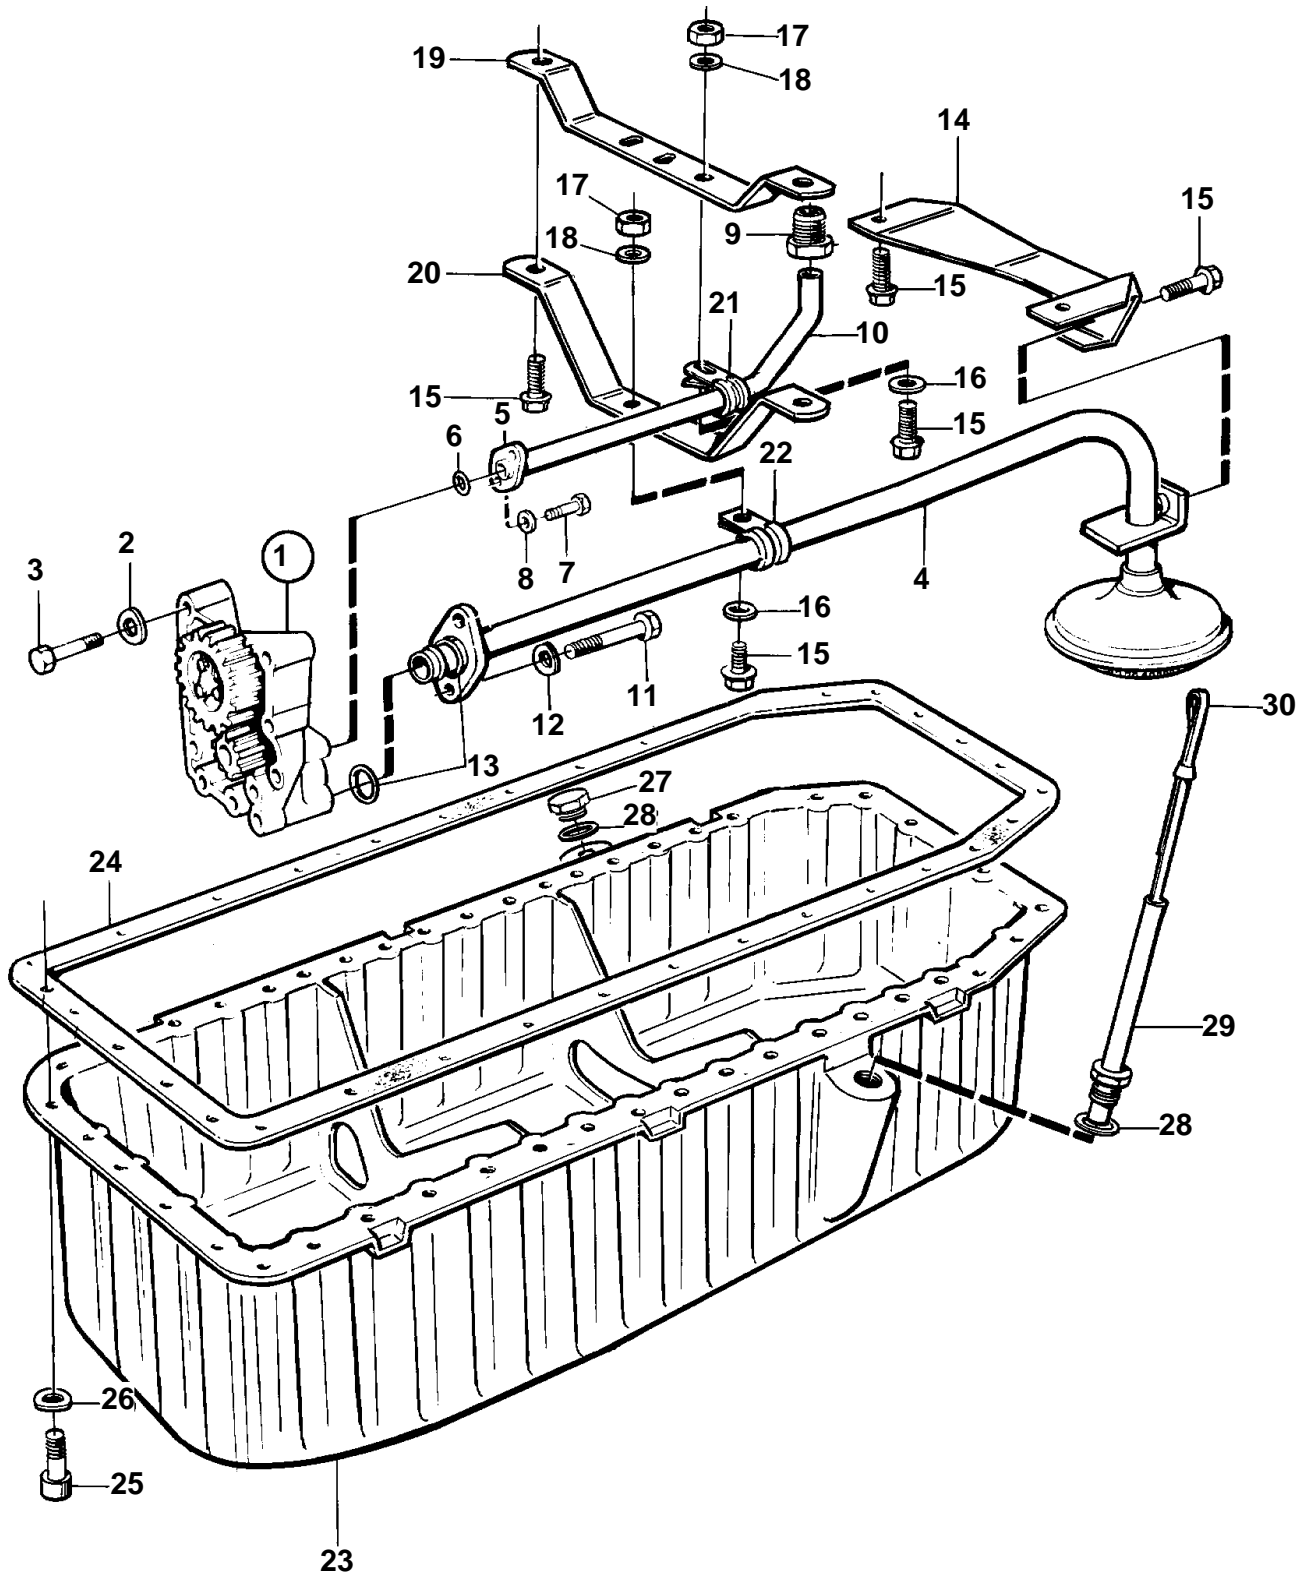

TAMD103A-A, TAMD103A-A AUX

15232

TAMD103A-A, TAMD103A-A AUX

REF	PART NO.	QTY	DESCRIPTION	SEE SEC.	NOTES
1	479317	1	Oil pump		
				105	
2	942336	4	Spring washer		
3	955538	4	Hexagon screw		
4	864216	1	Suction pipe		
5	1545829	1	Flange		
6	470263	1	Sealing ring		
7	955533	2	Hexagon screw		
8	941907	2	Spring washer		
9	466908	1	Fitting		
10	1545828	1	Oil pressure pipe		
11	955531	2	Hexagon screw		
12	941907	2	Spring washer		
13	470383	2	Sealing ring		
14		1	Bracket		
15	942402	7	Flange screw		
16	955894	2	Washer		
17	955826	2	Hexagon nut		
18	941907	2	Spring washer		
19	470918	1	Bracket		
20	470893	1	Bracket		
21	1545432	1	Clamp		I.D=20mm
22	1545431	1	Attaching clamp		I.D=26mm
23		1	Crankcase		
24	1545696	1	Gasket		
25	956570	41	Hex. socket screw		
26	941907	41	Spring washer		
27	949175	1	Magnetic plug		
28	957187	2	Gasket		
29	848983	1	Tube		
30	848984	1	Oil dipstick		