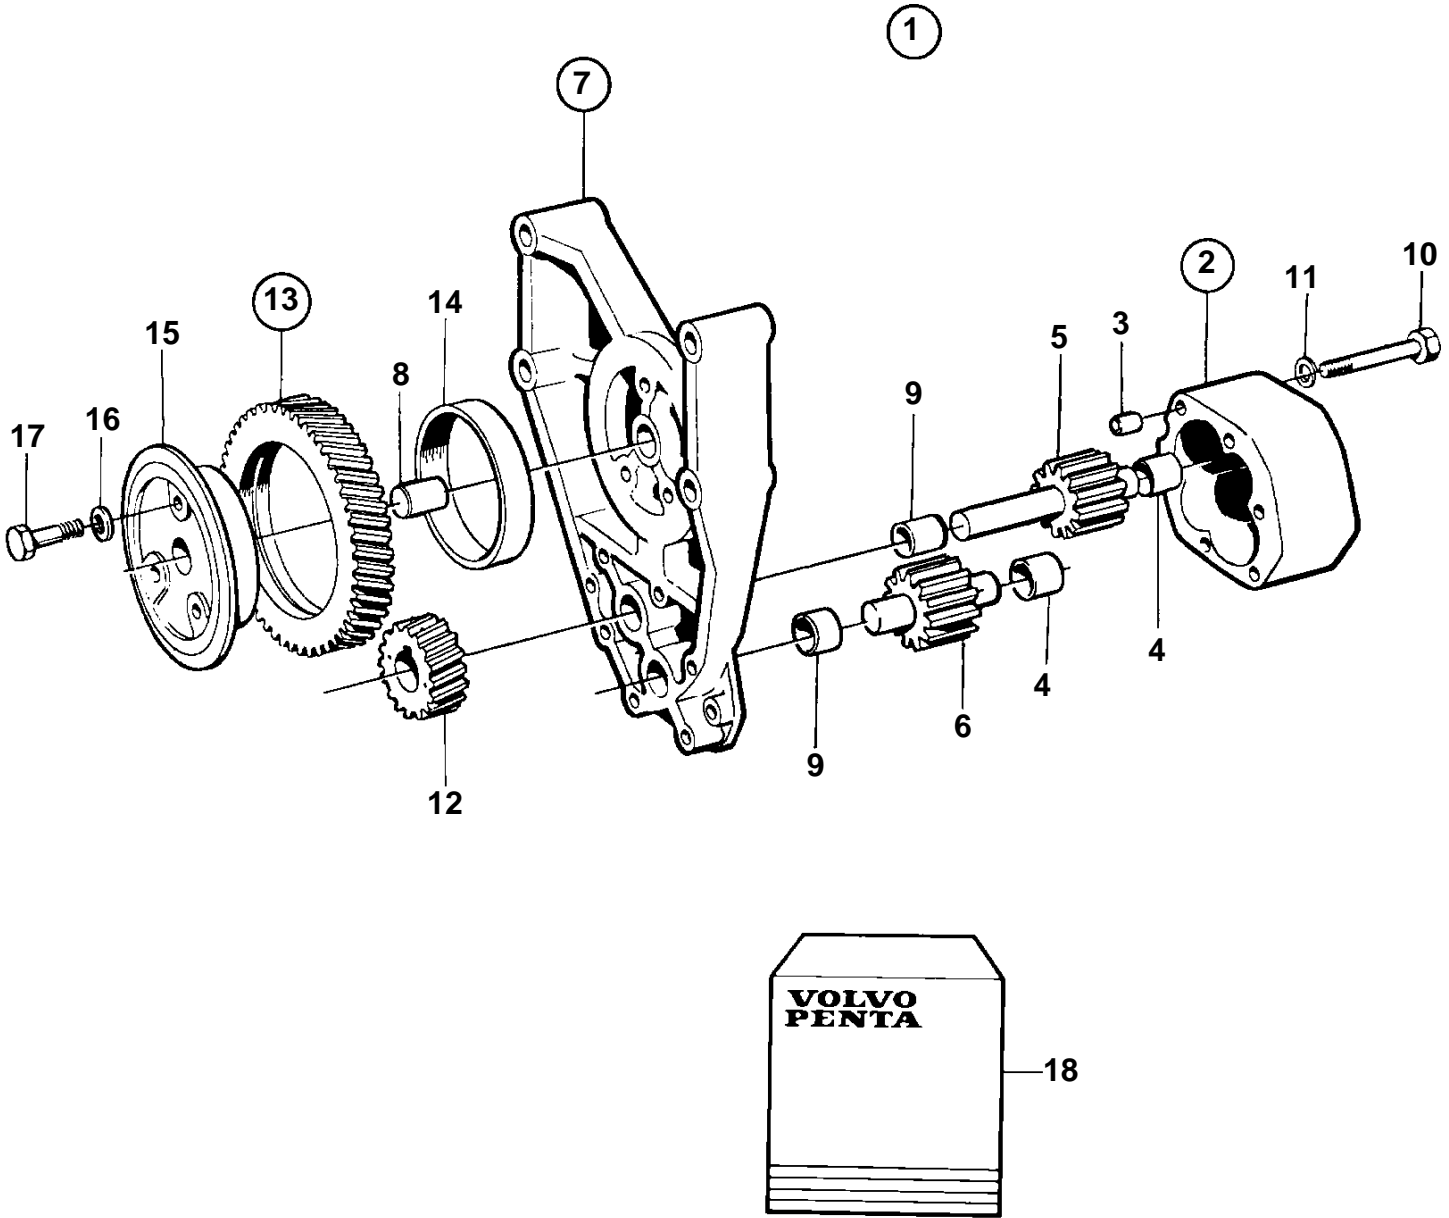

TAMD103A-A, TAMD103A-A AUX

15015

TAMD103A-A, TAMD103A-A AUX

REF	PART NO.	QTY	DESCRIPTION	NOTES
1	479317	1	Oil pump	
2		1	· Oil pump housing	
3	401146	2	· · Guide sleeve	
4	470347	2	· · Bushing	Included in overhaul kit.
5		1	· Shaft, with gear	Included in overhaul kit.
6		1	· Shaft, with gear	Included in overhaul kit.
7		1	· Bracket	
8	191171	1	· · Pin	
9	470347	2	· · Bushing	Included in overhaul kit.
10	955529	2	· Hexagon screw	
11	941907	2	· Spring washer	
12	478232	1	· Gear	
13	422047	1	· Gear	
14	422314	1	· · Bushing	
15	422313	1	· Bearing sleeve	
16	941907	3	· Spring washer	
17	940186	3	· Hexagon screw	
18	276152	1	Overhaul kit	