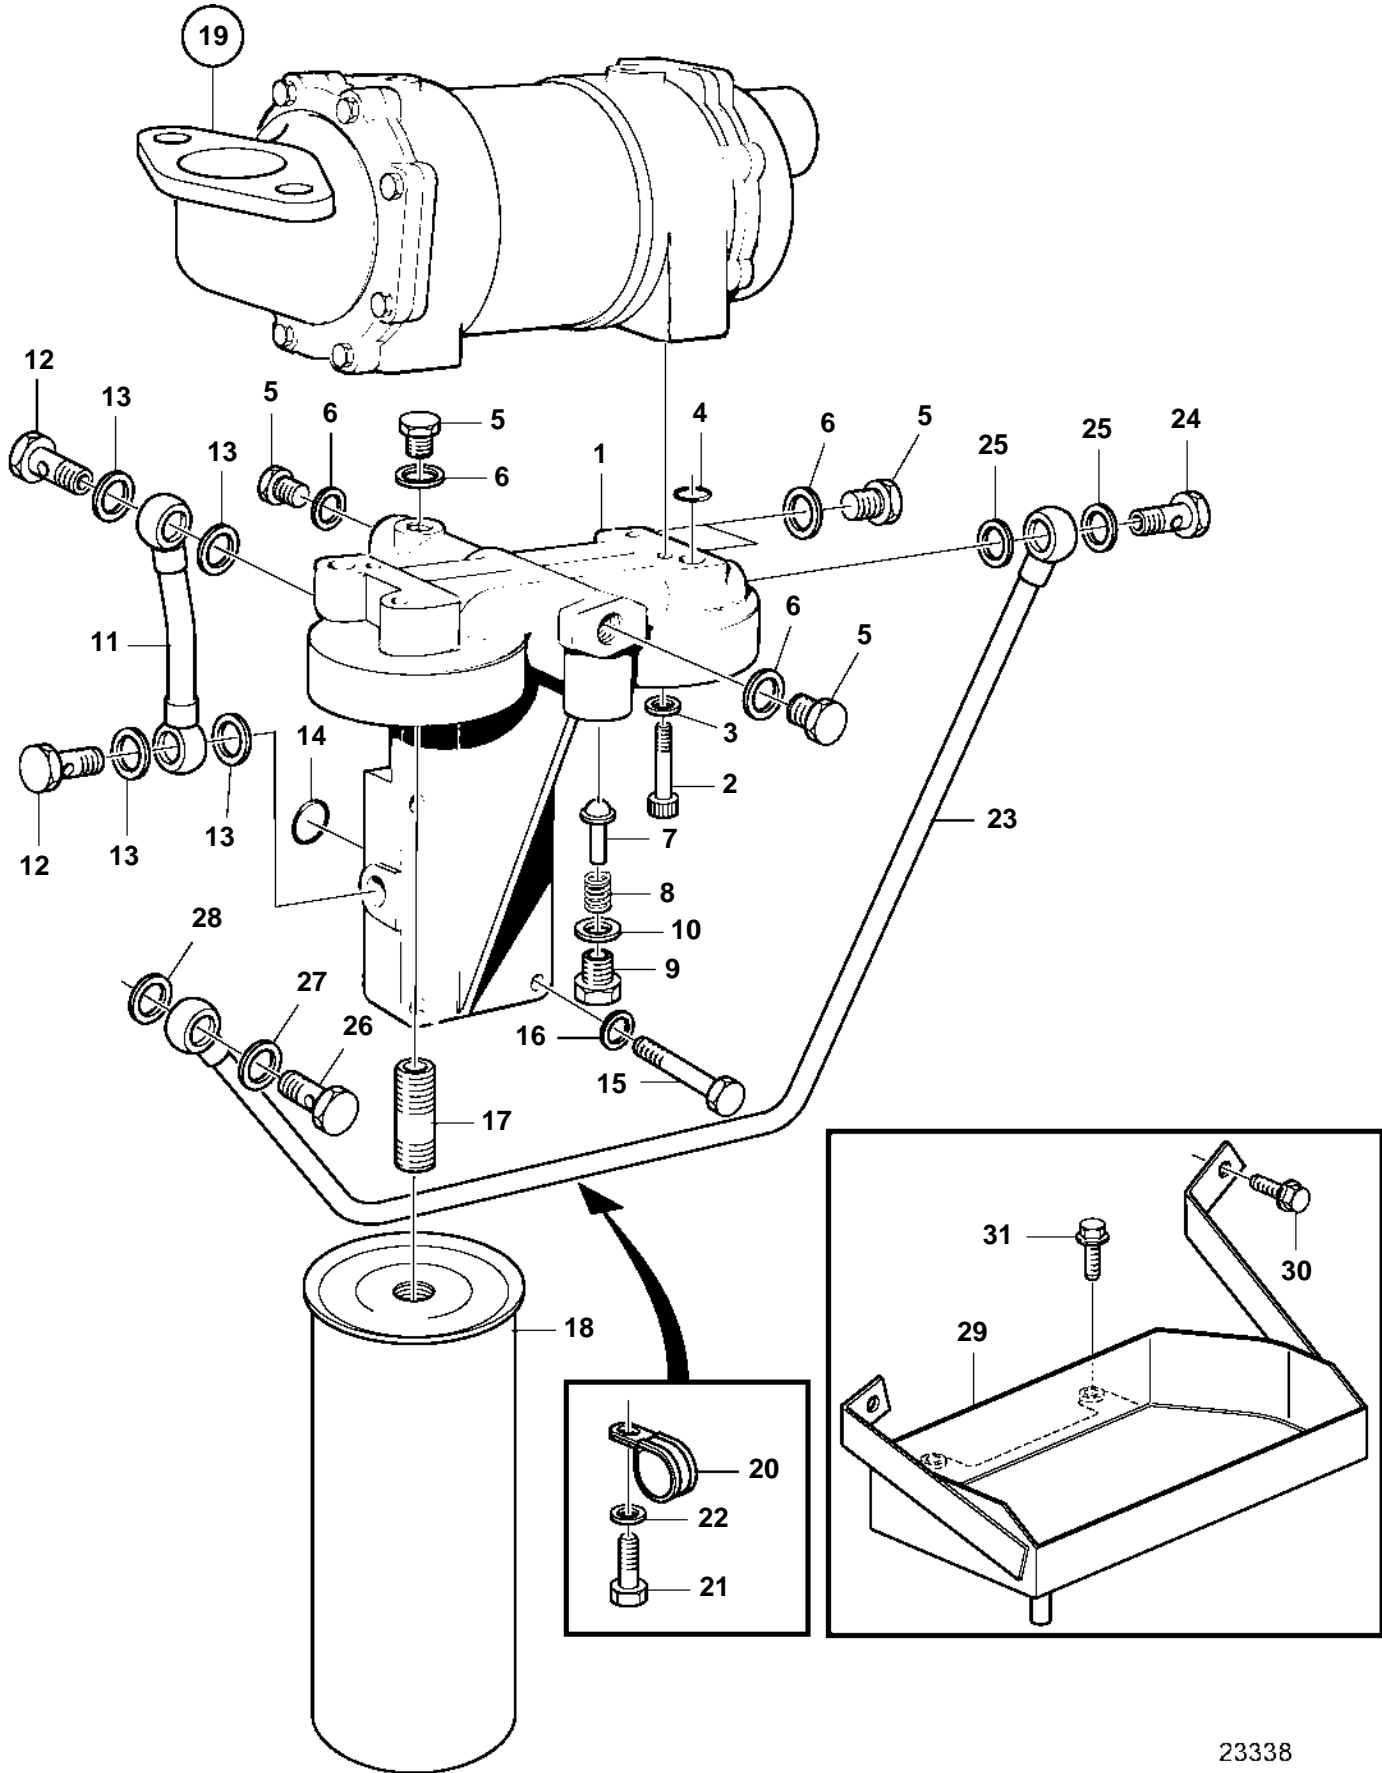

TAMD103A-A, TAMD103A-A AUX

23338

TAMD103A-A, TAMD103A-A AUX

REF	PART NO.	QTY	DESCRIPTION	SEE SEC.	NOTES
1	843528	1	Bracket		
2	956572	4	Hex. socket screw		
3	11992	4	Gasket		
4	949656	2	O-ring		
5	914391	6	Plug		
6	976930	6	Gasket		
7	471085	1	Valve cone		
8	466653	1	Compression spring		
9	466624	1	Plug		
10	18677	1	Gasket		
11	842831	1	Tube		
12	191157	2	Hollow screw		
13	947627	4	Gasket		
14	949657	2	O-ring		
15	955537	4	Hexagon screw		
16	942336	4	Spring washer		
17	466623	2	Nipple		
18	466634	2	Oil filter		ALT
	847741	2	Oil filter		ALT, SHORT TYPE
19		1	Oil cooler, engine	848	
20	952627	1	Clamp		
21	940100	1	Hexagon screw		
22	941906	1	Spring washer		
23	864369	1	Delivery pipe		
24	190714	1	Hollow screw		
25	947624	2	Gasket		
26	942007	1	Hollow screw		
27	947624	1	Gasket		
28	942703	1	Gasket		
29	3835800	1	Spill plate		ONLY CLASSIFIED ENGINE
30	956572	2	Hex. socket screw		
31	942624	1	Flange screw		