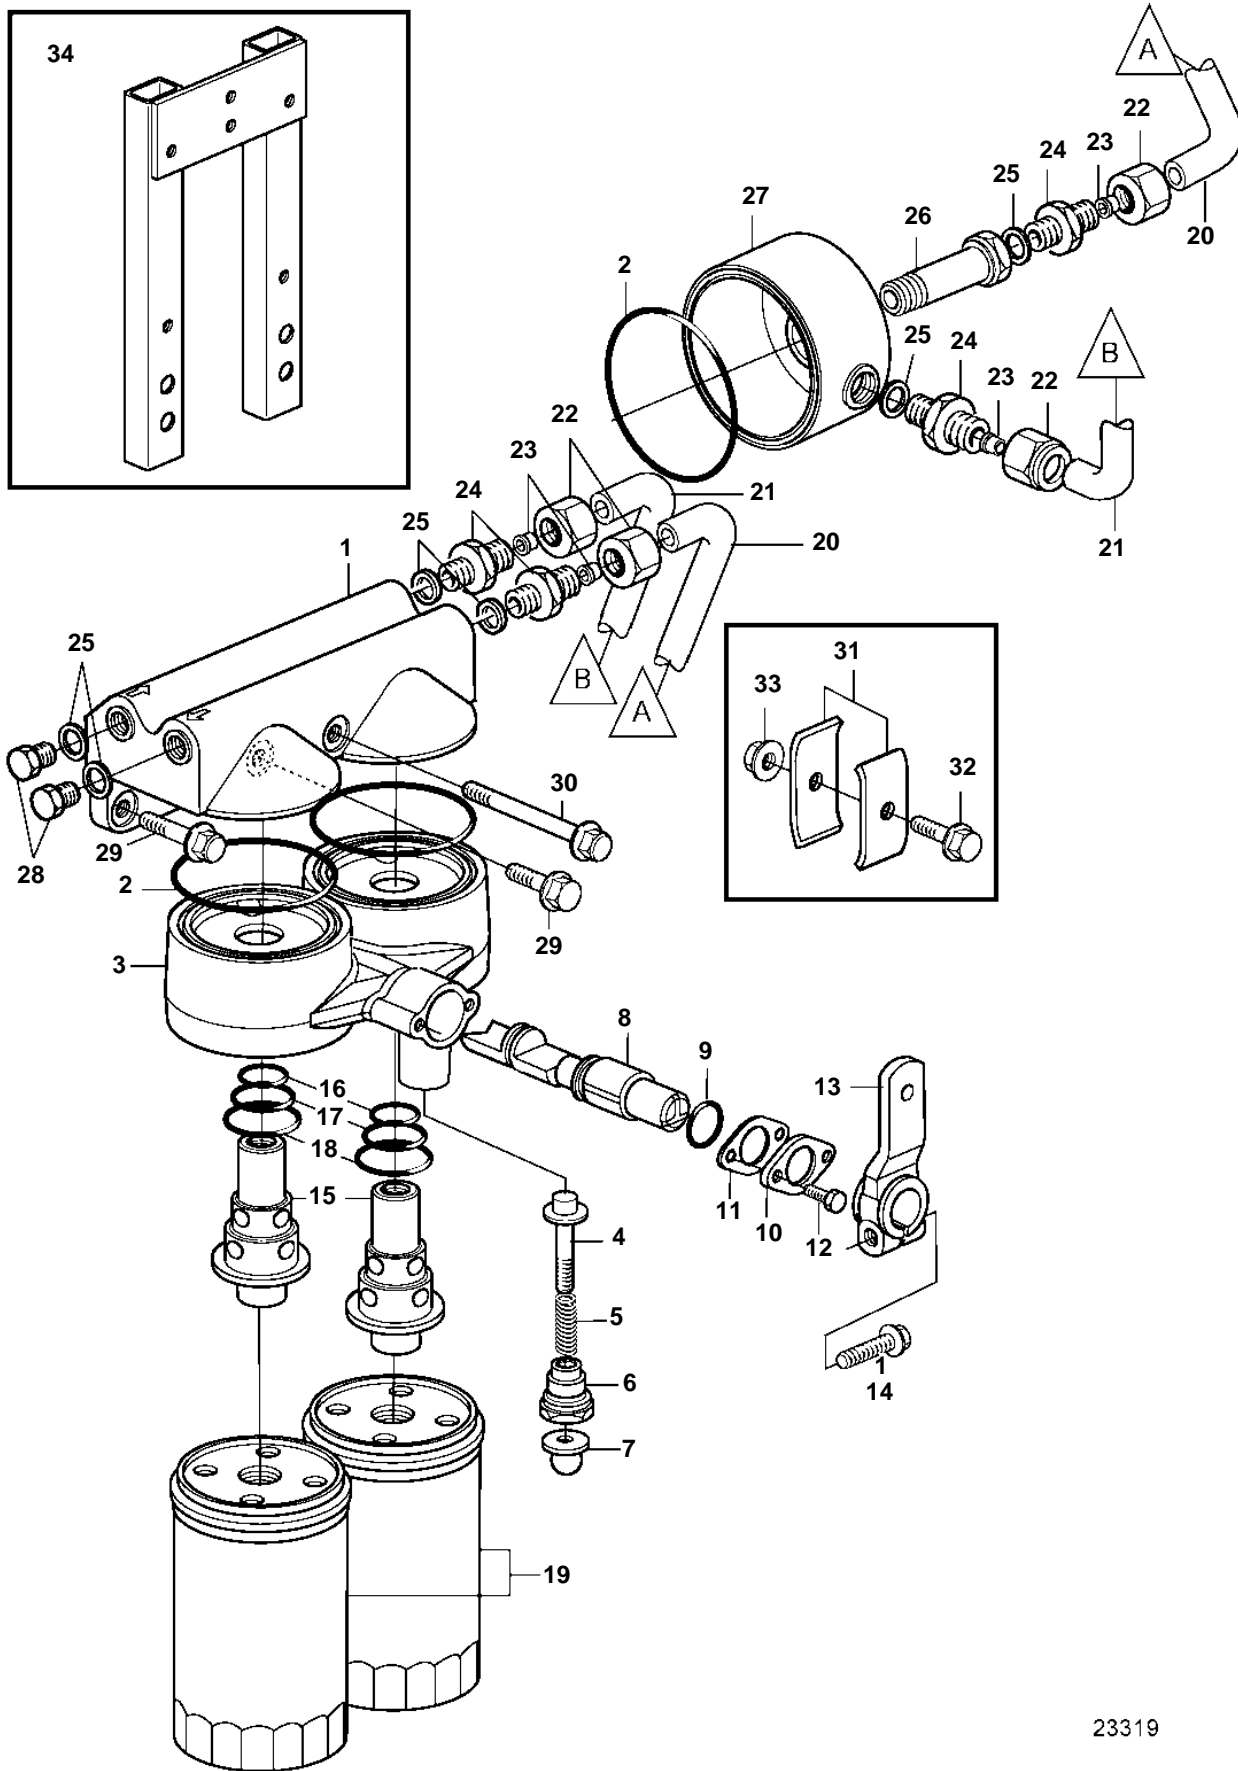

TAMD103A-A AUX

23319

TAMD103A-A AUX

REF	PART NO.	QTY	DESCRIPTION	NOTES
1	11031901	1	Oil filter housing	
2	948981	3	O-ring	
3	3829976	1	Valve housing	
4	3830181	1	• Dowel	
5	466653	1	• Compression spring	
6	3830176	1	• Sleeve	
7	940344	1	• Handle ball	
8	3826152	1	• Shift valve	
9	949657	1	• O-ring	
10	842912	1	• Flange	
11	11998	1	• Gasket	
12	946544	2	• Flange screw	
13	964408	1	• Intermediate lever	
14	946752	1	• Flange screw	
15	3829975	2	Nipple	
16	20536487	2	O-ring	
17	948610	2	O-ring, middle	
18	969415	2	O-ring	
19	847741	2	Oil filter	
20	3832541	1	Reversing gear	L=1530mm
21	3832540	1	Tube	L=1163mm
22	956987	4	Fitting nut	
23	980787	4	Ferrule	
24	982254	4	Nipple	
25	948885	6	Gasket	
26	3827458	1	Nipple	
27	3827459	1	Cover	
28	960634	2	Plug	
29	946752	3	Flange screw	L=35mm
30	969313	1	Flange screw	L=110mm
31	424204	4	Attaching clamp	
32	946470	2	Flange screw	
33	945408	2	Flange nut	
34		1	Bracket	