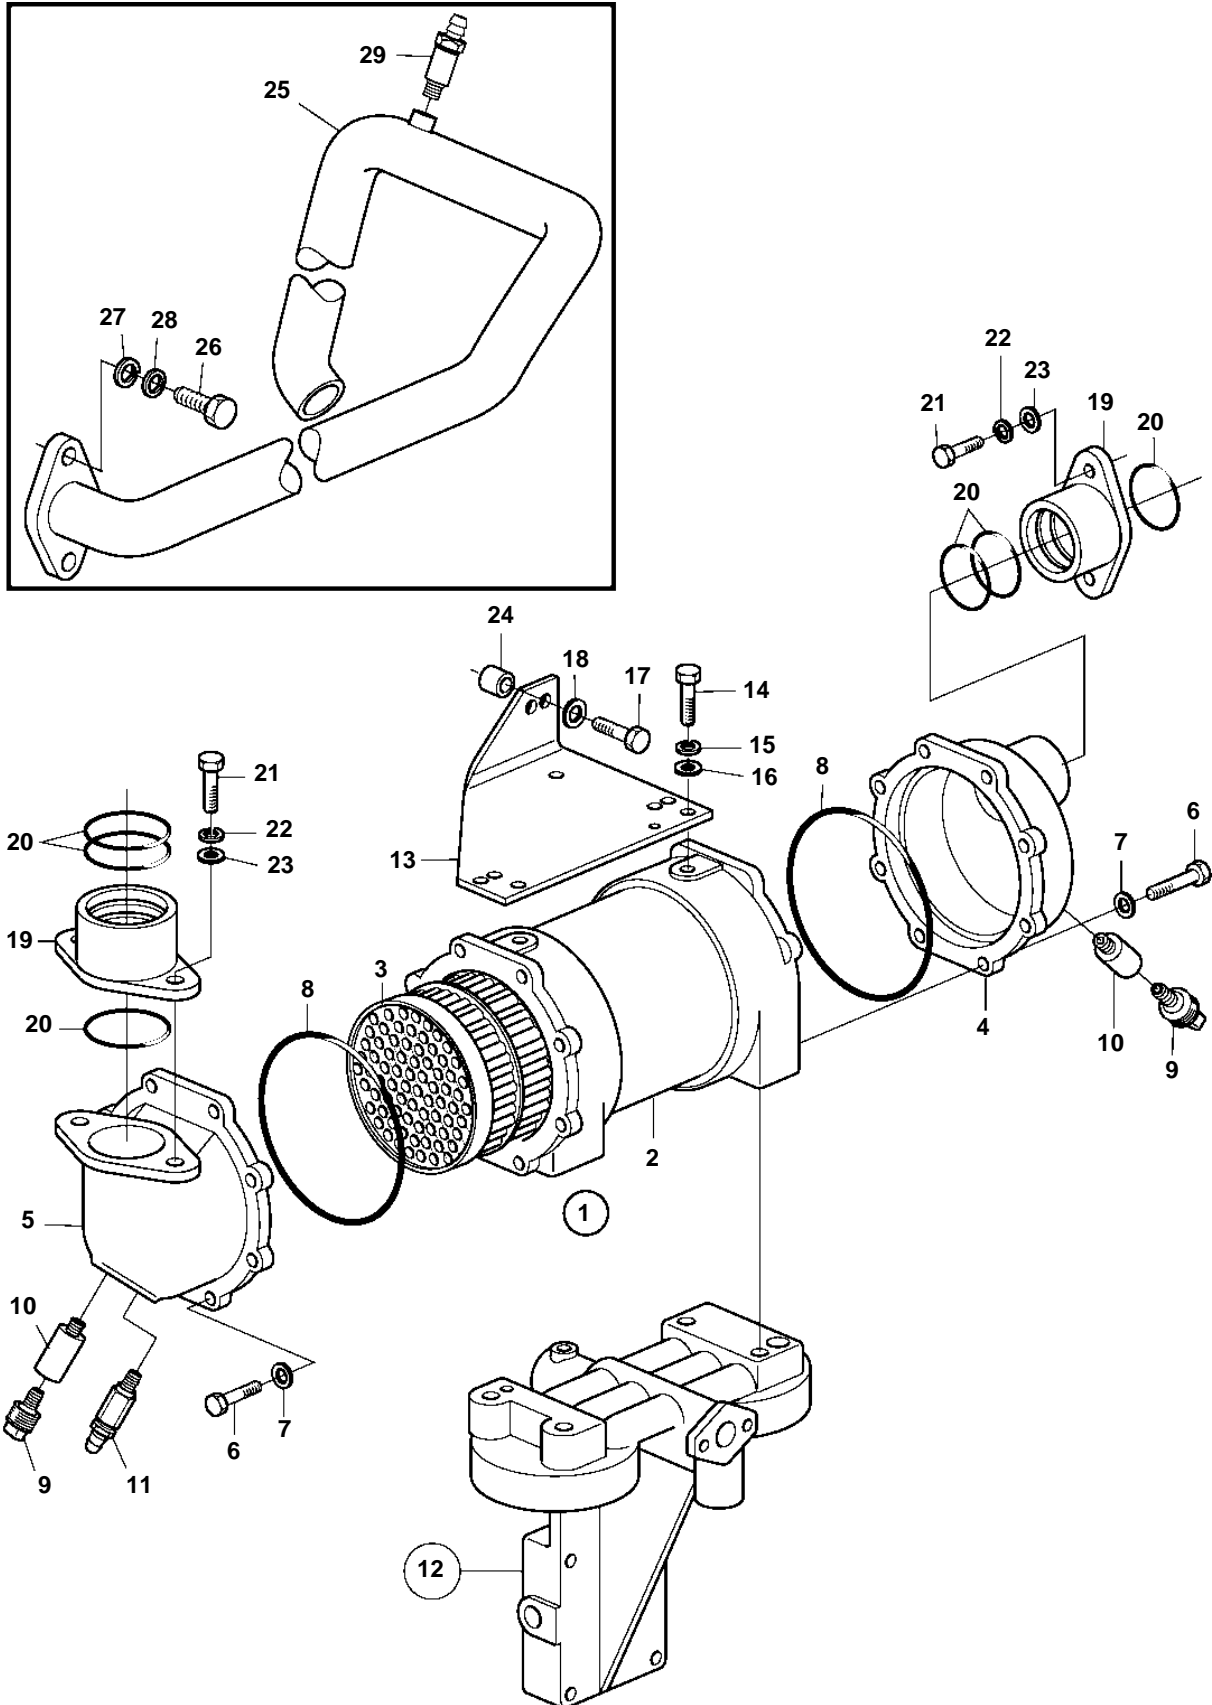

TAMD103A-A, TAMD103A-A AUX

23312

## TAMD103A-A, TAMD103A-A AUX

REF	PART NO.	QTY	DESCRIPTION	SEE SEC.	NOTES
1		1	Oil cooler, engine		
2	849410	1	· Housing		
3	3825932	1	· Insert		(864213)
4	864550	1	· End cover		
5	864319	1	· End cover		
6	940094	16	· Hexagon screw		
7	941906	16	· Spring washer		
8	925027	2	· O-ring		
9	838928	2	· Plug		
10	838929	2	· Electrode		
11	949918	1	Shut-off cock		
12		1	Oil filter housing	842	
13	3826058	1	Bracket		
14	940100	2	Hexagon screw		
15	941906	2	Spring washer		
16	955893	2	Washer		
17	955535	1	Hexagon screw		
18	942336	1	Spring washer		
19	843565	2	Pipe connection		
20	925092	6	O-ring		
21	955525	4	Hexagon screw		
22	941907	4	Spring washer		
23	191172	4	Washer		
24	829653	1	Spacer sleeve		
25	3835788	1	Coolant pipe		
26	955525	2	Hexagon screw		
27	191172	2	Washer		
28	941907	2	Spring washer		
29	947894	1	Shut-off cock		