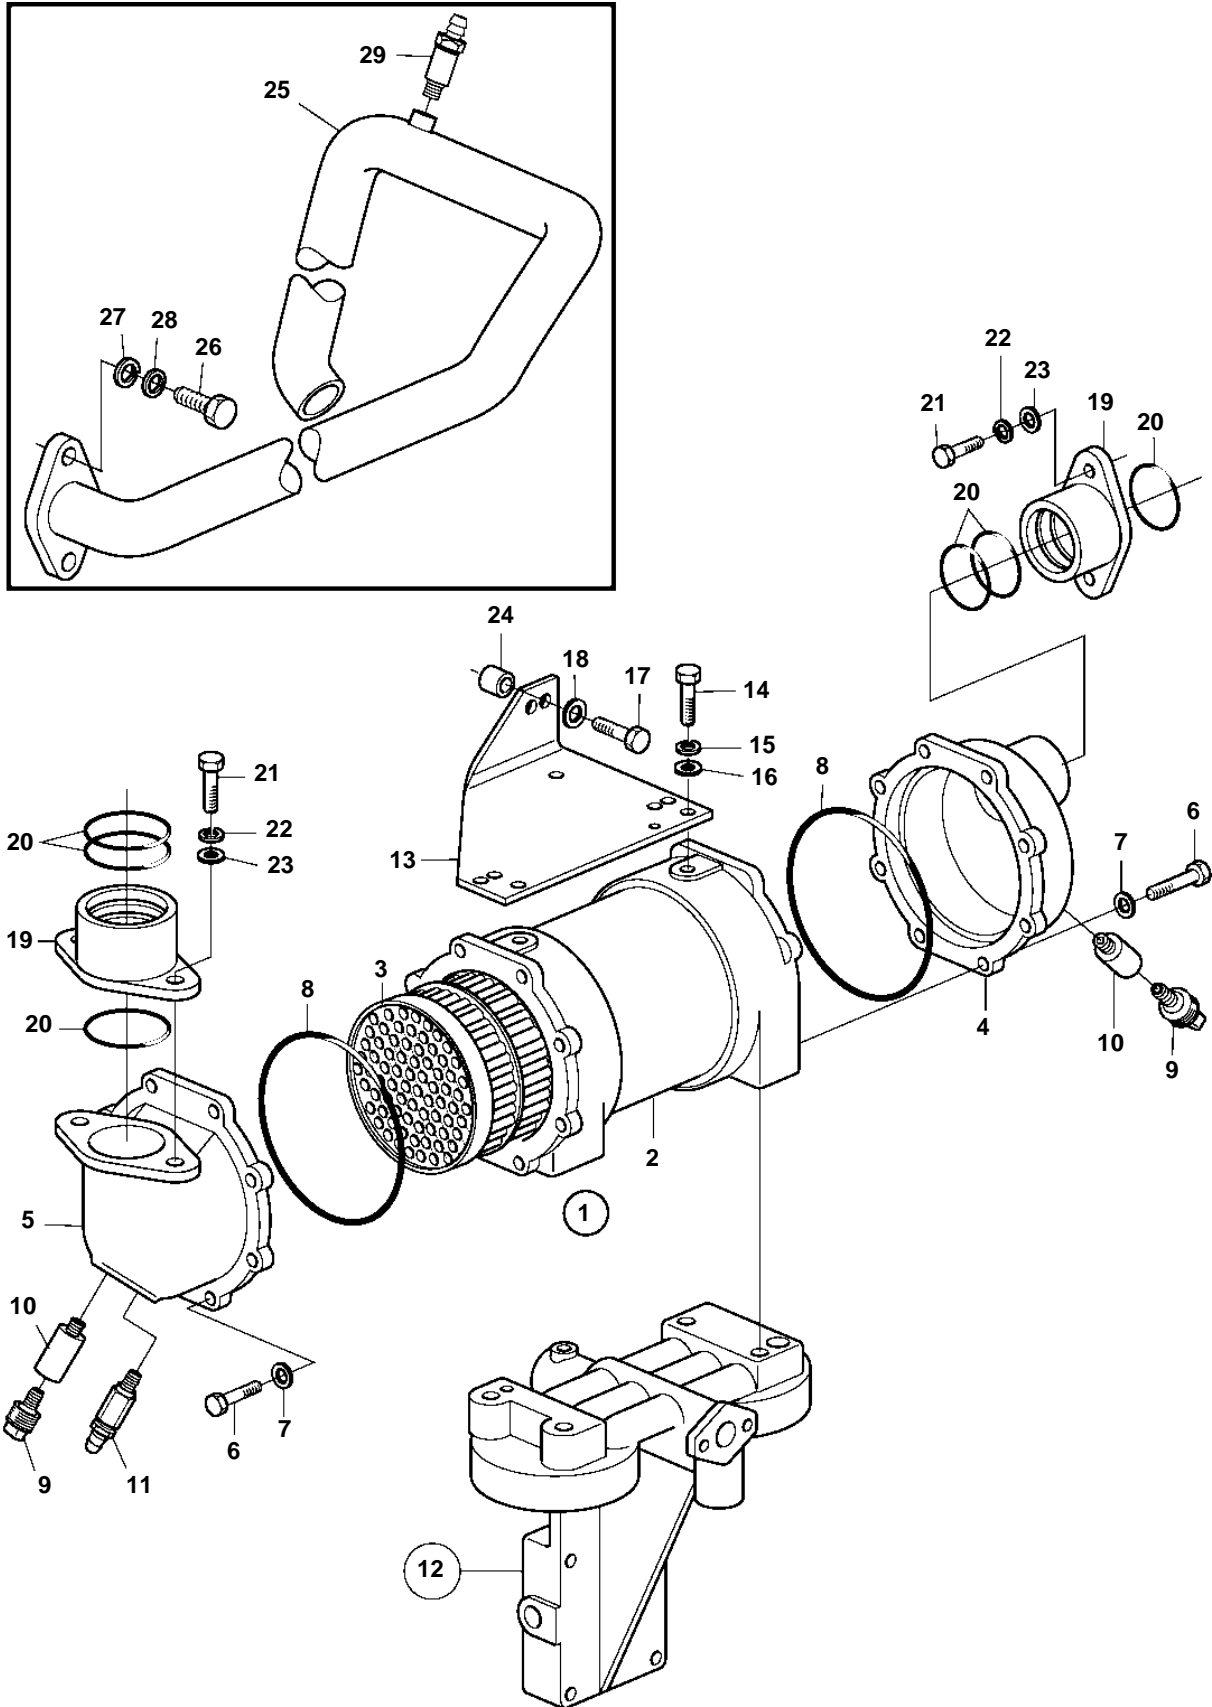

TAMD103A-A, TAMD103A-A AUX

23312

TAMD103A-A, TAMD103A-A AUX

REF	PART NO.	QTY	DESCRIPTION	SEE SEC.	NOTES
1		1	Oil cooler, engine		
2	849410	1	· Housing		
3	3825932	1	· Insert		(864213)
4	864550	1	· End cover		
5	864319	1	· End cover		
6	940094	16	· Hexagon screw		
7	941906	16	· Spring washer		
8	925027	2	· O-ring		
9	838928	2	· Plug		
10	838929	2	· Electrode		
11	949918	1	Shut-off cock		
12		1	Oil filter housing	842	
13	3826058	1	Bracket		
14	940100	2	Hexagon screw		
15	941906	2	Spring washer		
16	955893	2	Washer		
17	955535	1	Hexagon screw		
18	942336	1	Spring washer		
19	843565	2	Pipe connection		
20	925092	6	O-ring		
21	955525	4	Hexagon screw		
22	941907	4	Spring washer		
23	191172	4	Washer		
24	829653	1	Spacer sleeve		
25	3835788	1	Coolant pipe		
26	955525	2	Hexagon screw		
27	191172	2	Washer		
28	941907	2	Spring washer		
29	947894	1	Shut-off cock		