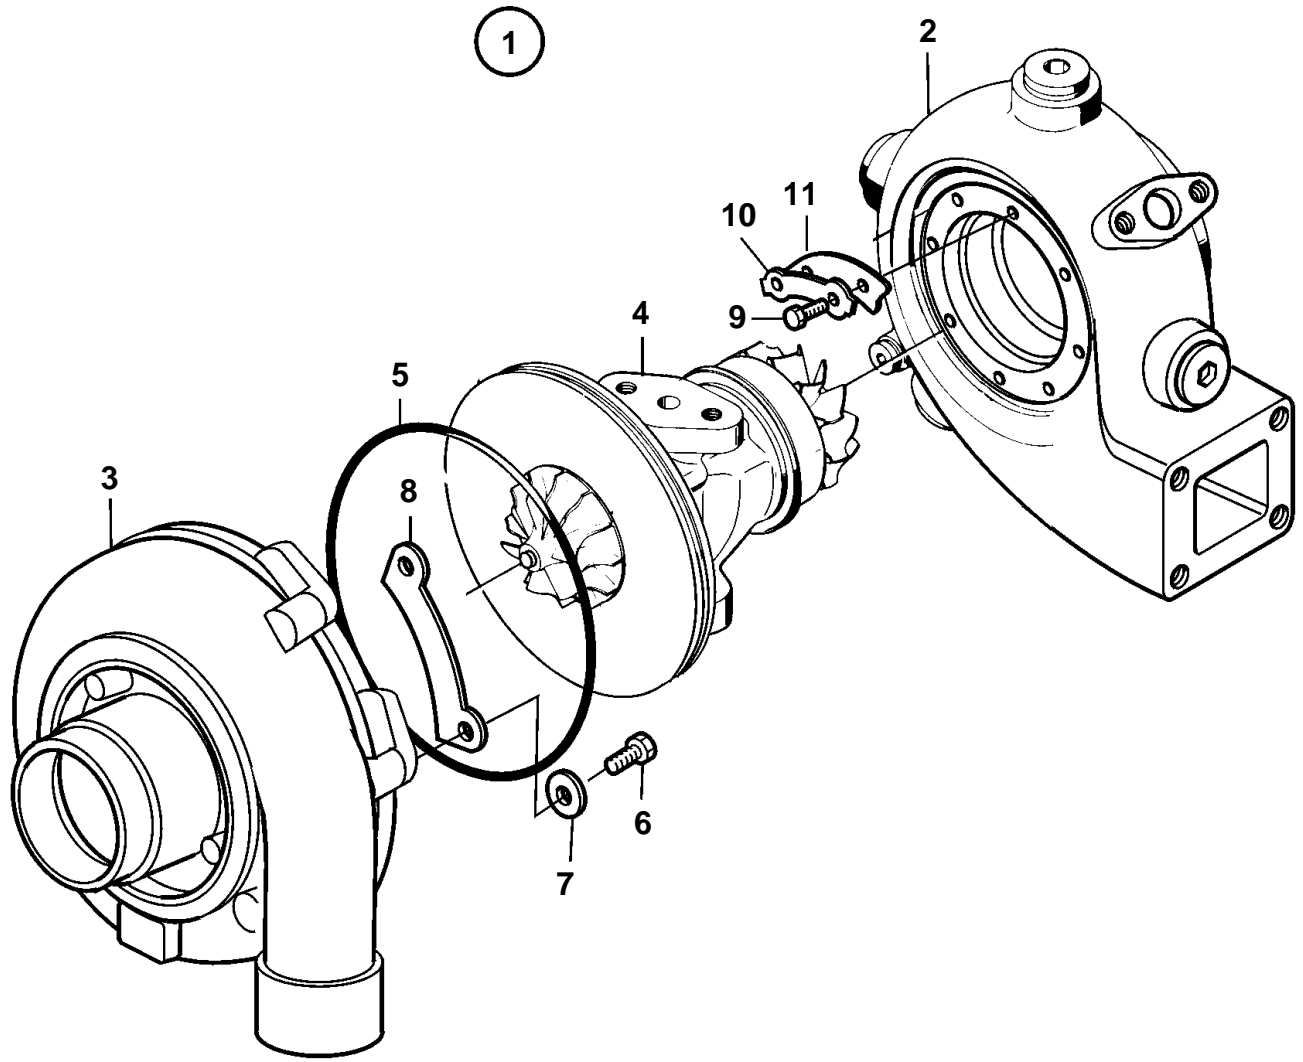

TAMD103A-A, TAMD103A-A AUX

TAMD103A-A, TAMD103A-A AUX

REF	PART NO.	QTY	DESCRIPTION
1	3829638	1	Turbocharger
2		1	· Turbine housing
3		1	· Compressor housing
4		1	· Rotor unit
5	847643	1	· O-ring
6		8	· Screw
7		8	· Spring washer
8		4	· Washer
9		8	· Screw
10		4	· Segment
11		4	· Tensioning segment
12	3829366	1	Repair kit