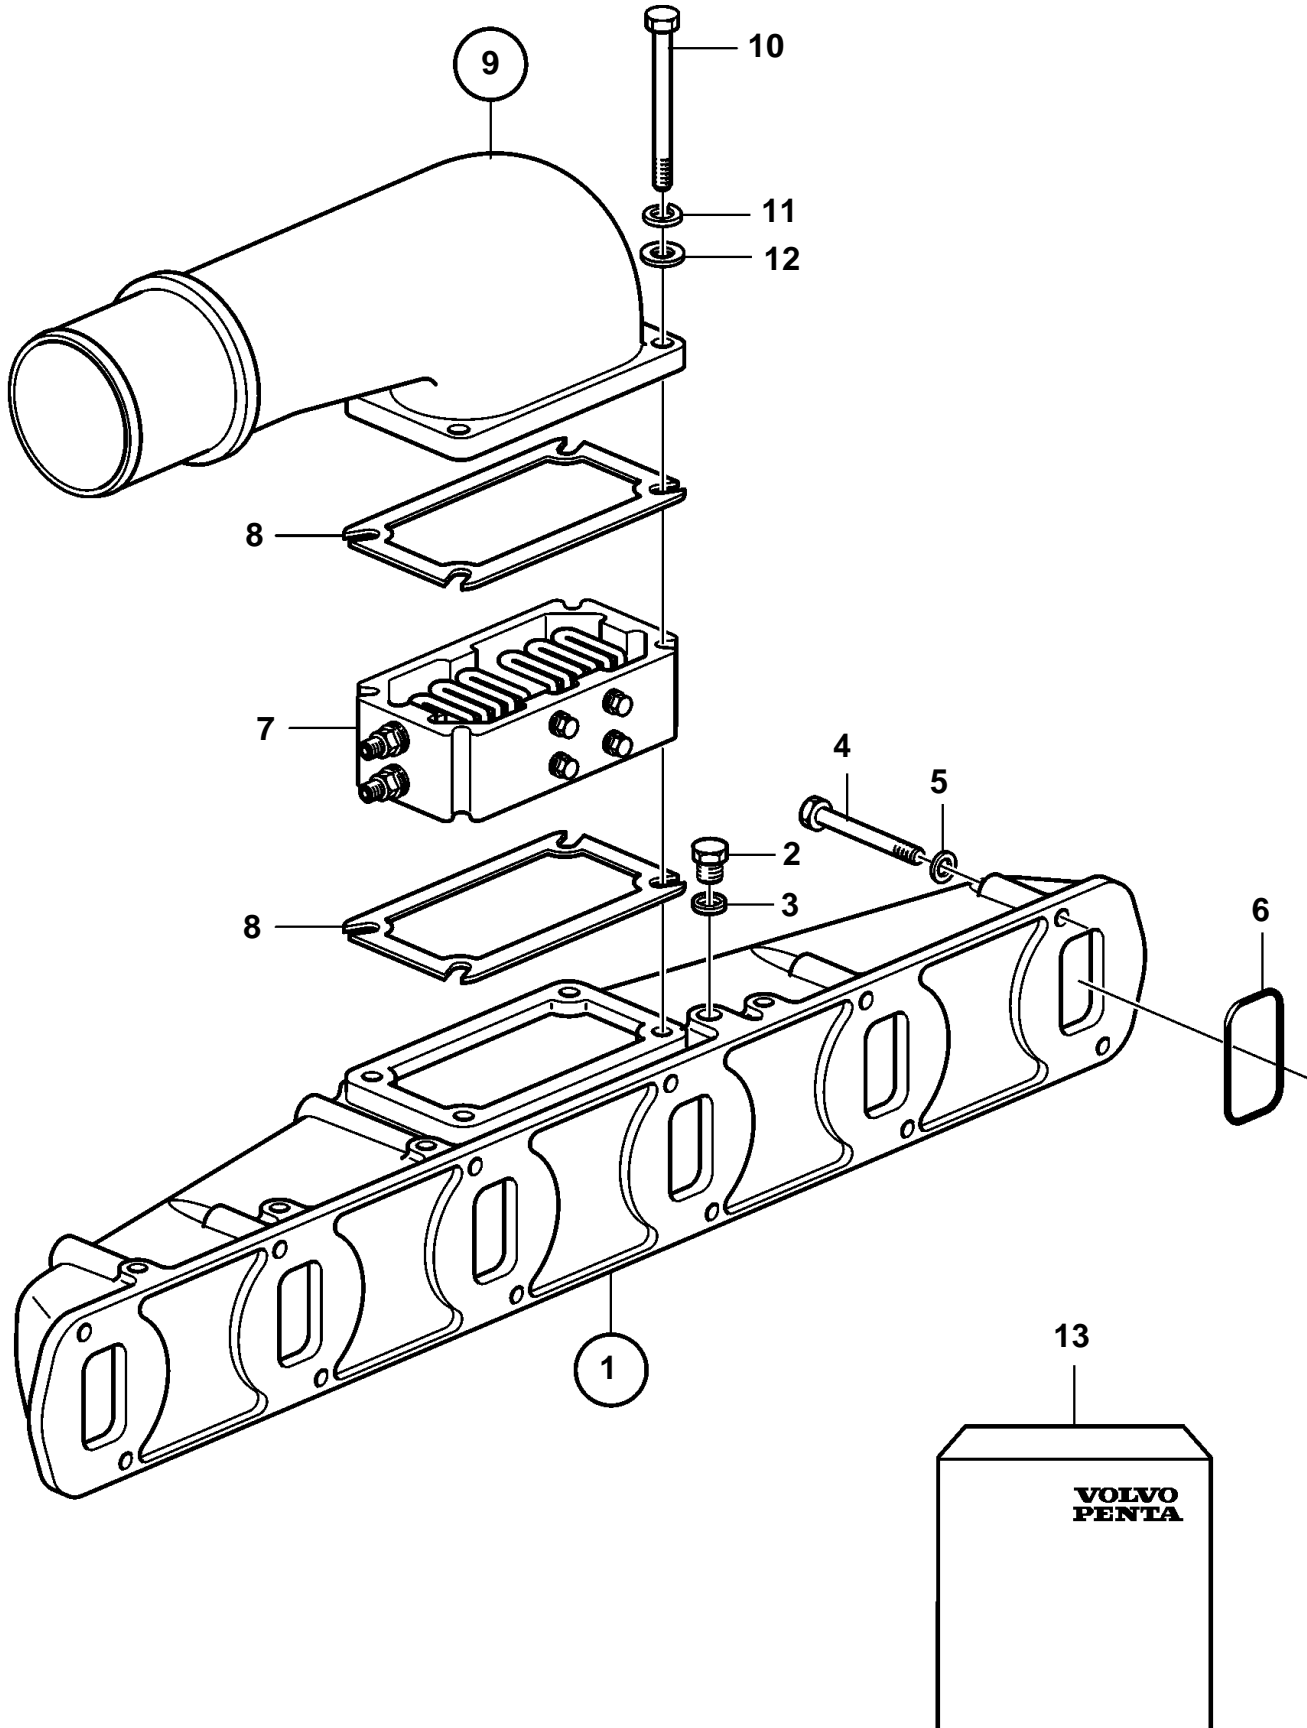

TAMD103A-A AUX

**TAMD103A-A AUX**

REF	PART NO.	QTY	DESCRIPTION	NOTES
1	8194465	1	Inlet pipe	
2	940113	1	• Hexagon screw	
3	947620	1	• Gasket	
4	955526	6	Hexagon screw	L=55mm
	955533	2	Hexagon screw	L=102mm
	949886	2	Hexagon screw	L=108mm
5	941907	10	Spring washer	
6	469829	6	Sealing ring	
7	470211	1	Intermediate section	
8	424618	2	Gasket	
9	865070	1	Connection pipe	
10	955532	4	Hexagon screw	
11	941907	4	Spring washer	
12	955894	4	Washer	
13	876649	1	Gasket kit, induct+exhaust manifold	