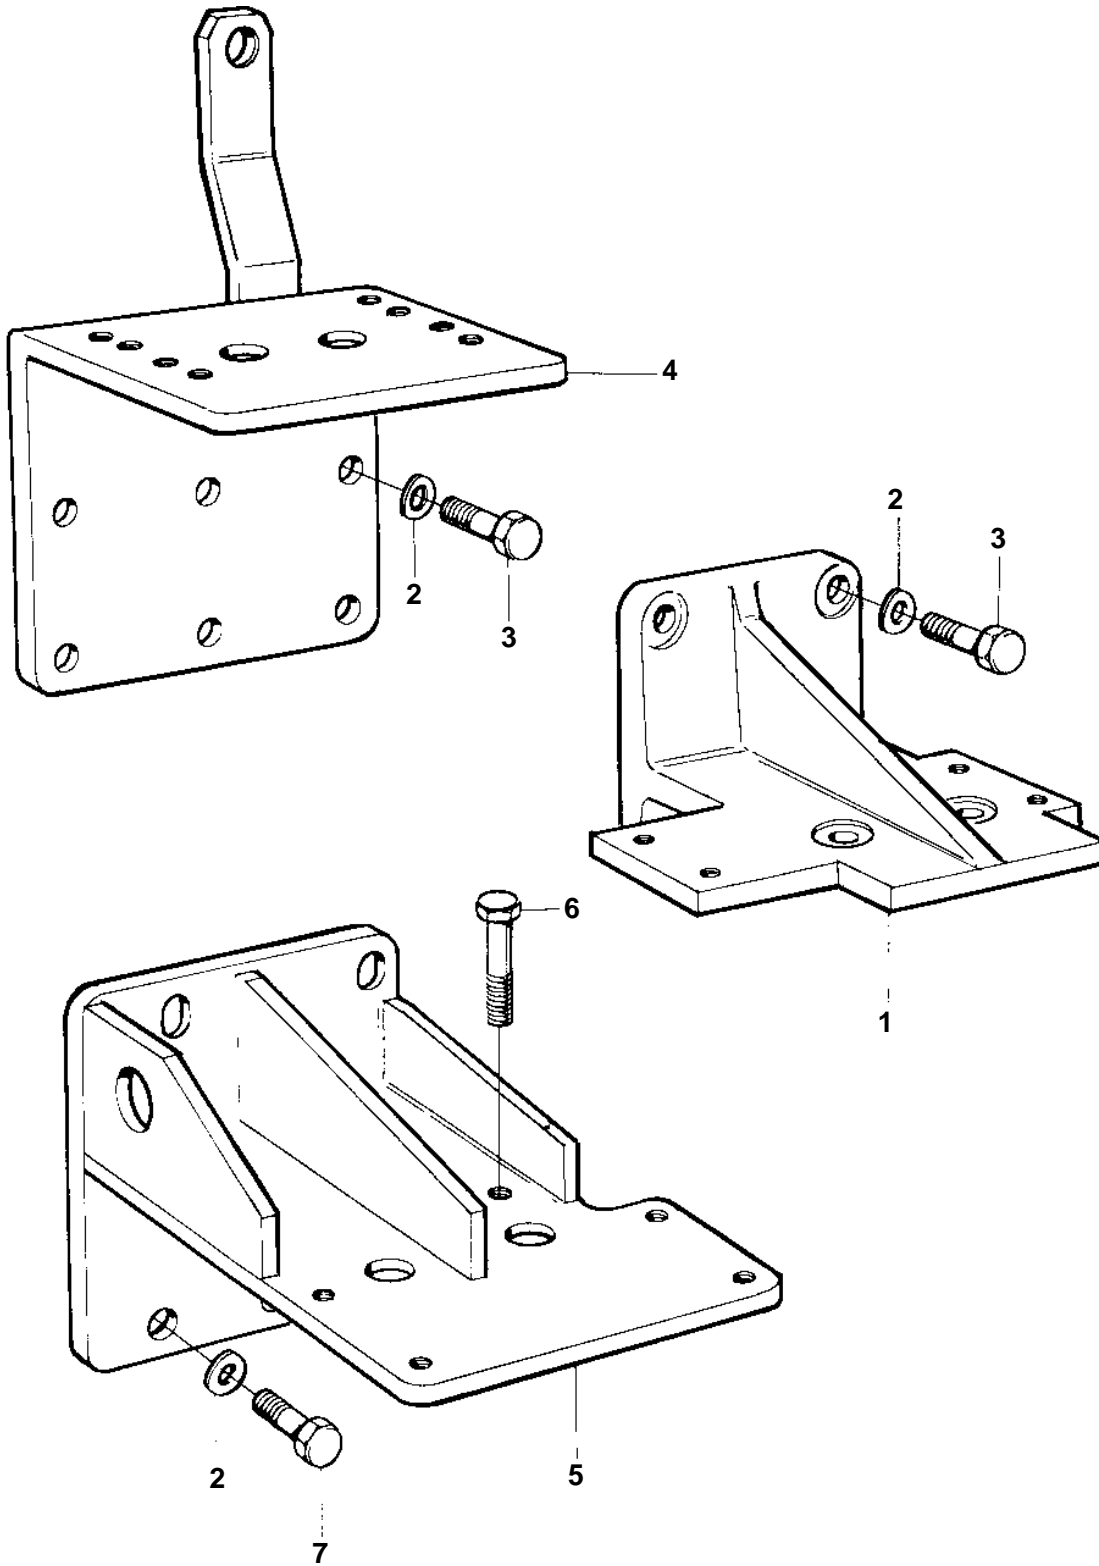

TAMD103A-A

TAMD103A-A

REF	PART NO.	QTY	DESCRIPTION	NOTES
1		1	Bracket	S.B
		1	Bracket	P
2	941913	8	Spring washer	
3		8	Hexagon screw	