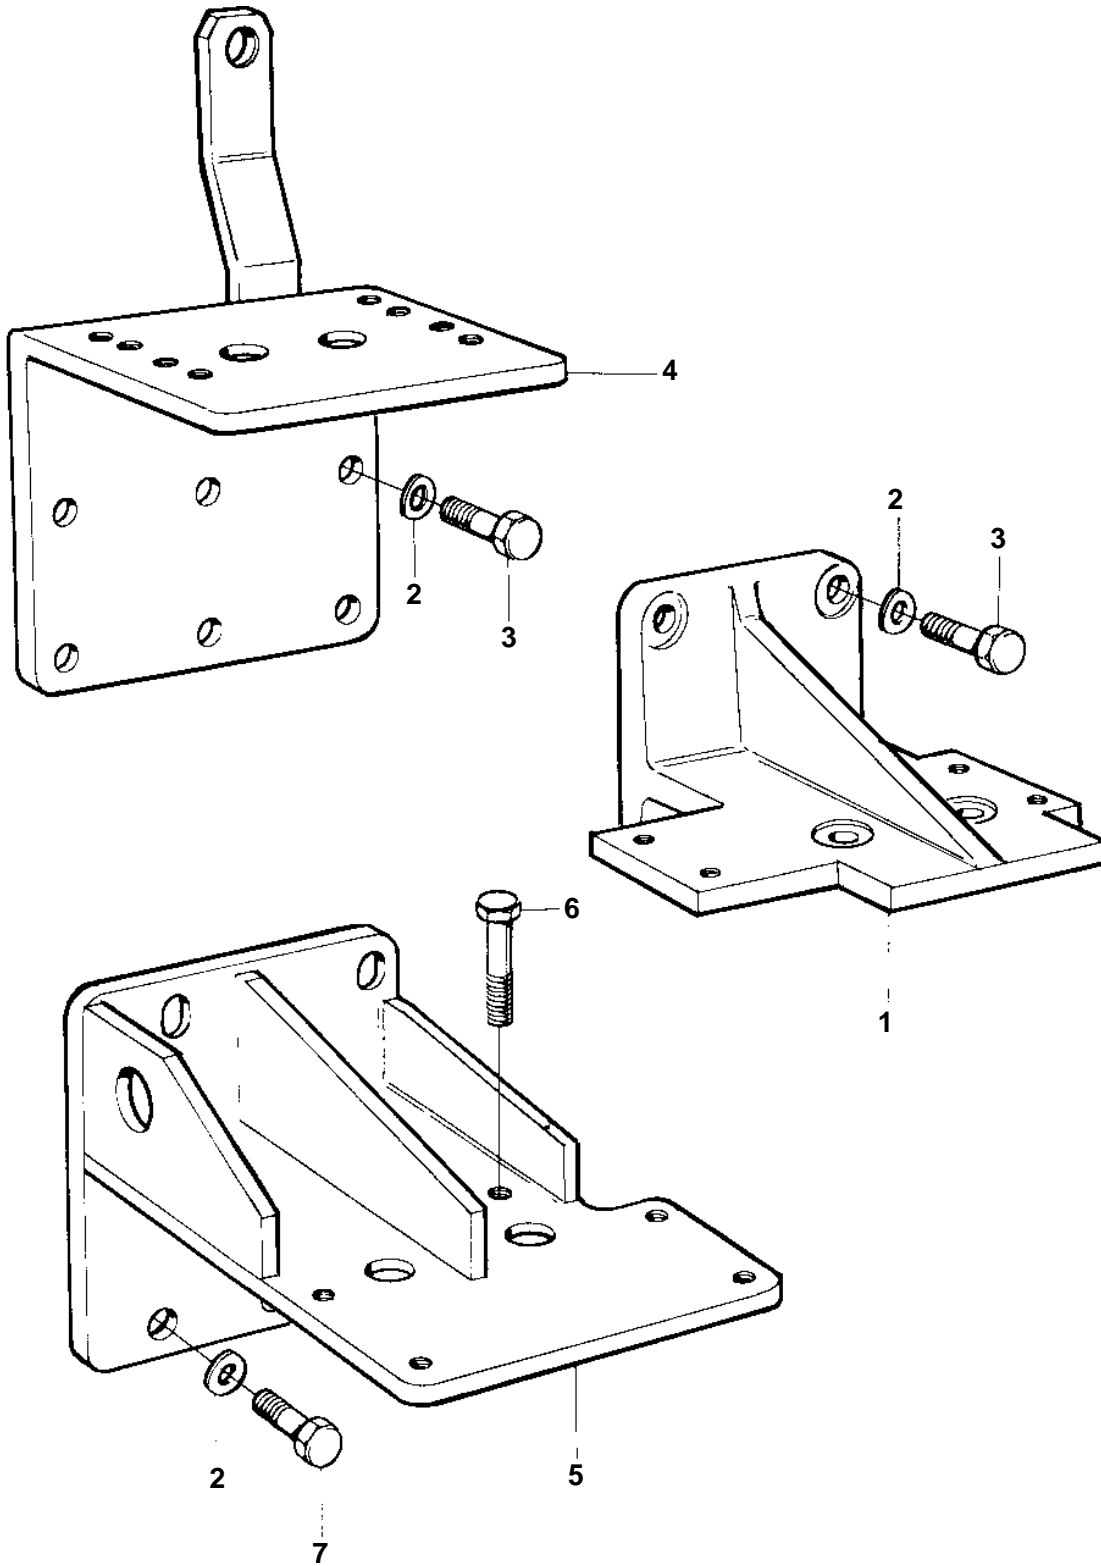

TAMD103A-A

16111

TAMD103A-A

REF	PART NO.	QTY	DESCRIPTION	NOTES
2	941913	12	Spring washer	
3		12	Hexagon screw	
4		1	Bracket	S.B
		1	Bracket	P