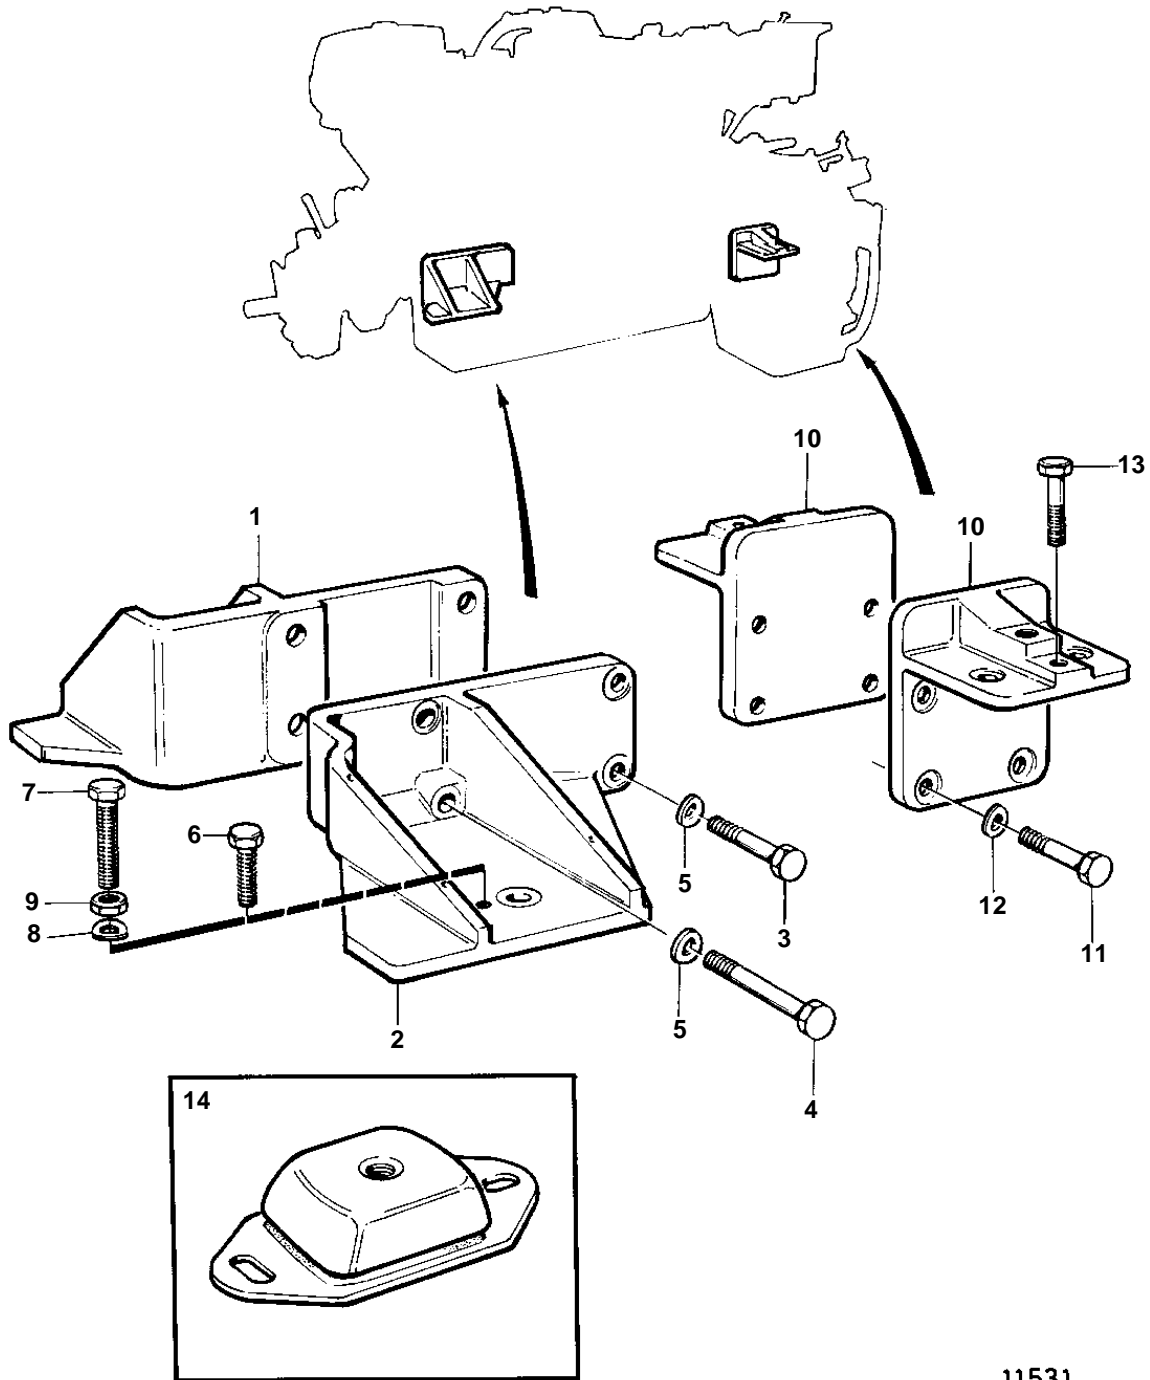

TAMD103A-A, TAMD103A-A AUX

11531

TAMD103A-A, TAMD103A-A AUX

REF	PART NO.	QTY	DESCRIPTION	SEE SEC.	NOTES
1	862473	1	Bracket		S.B
2	862474	1	Bracket		P
3	955577	6	Hexagon screw		L=38mm
4	955580	2	Hexagon screw		L=55mm
5	941911	8	Spring washer		
6	970971	2	Hexagon screw, adjusting		
7	977987	2	Adjusting screw, adjusting		
8	940280	2	Spring washer		
9	971072	2	Hexagon nut		
10	821685	2	Bracket		
11	960737	8	Hexagon screw		
12	940280	8	Spring washer		
13	955591	2	Hexagon screw, adjusting		
14		X	Engine suspension, elastic	789	