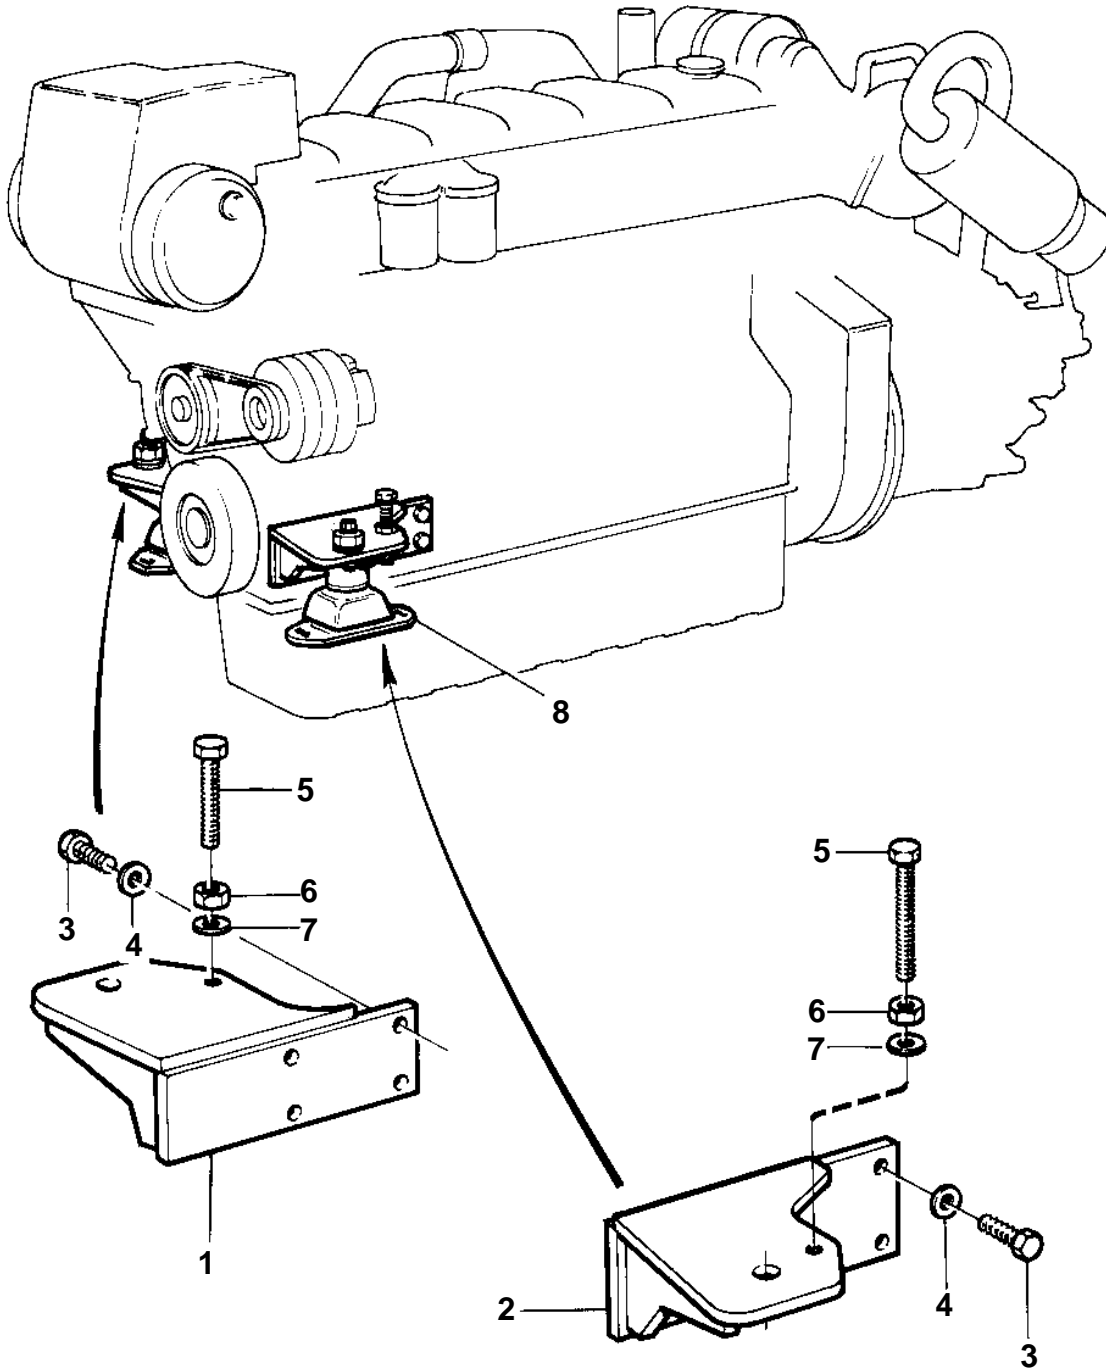

TAMD103A-A, TAMD103A-A AUX

TAMD103A-A, TAMD103A-A AUX

REF	PART NO.	QTY	DESCRIPTION	SEE SEC.	NOTES
1		1	Bracket		S.B
2		1	Bracket		P
3	955577	8	Hexagon screw		
4	941911	8	Spring washer		
5	977987	2	Adjusting screw, adjusting		
6	971072	2	Hexagon nut		
7	940280	2	Spring washer		
8		X	Engine suspension, elastic	789	