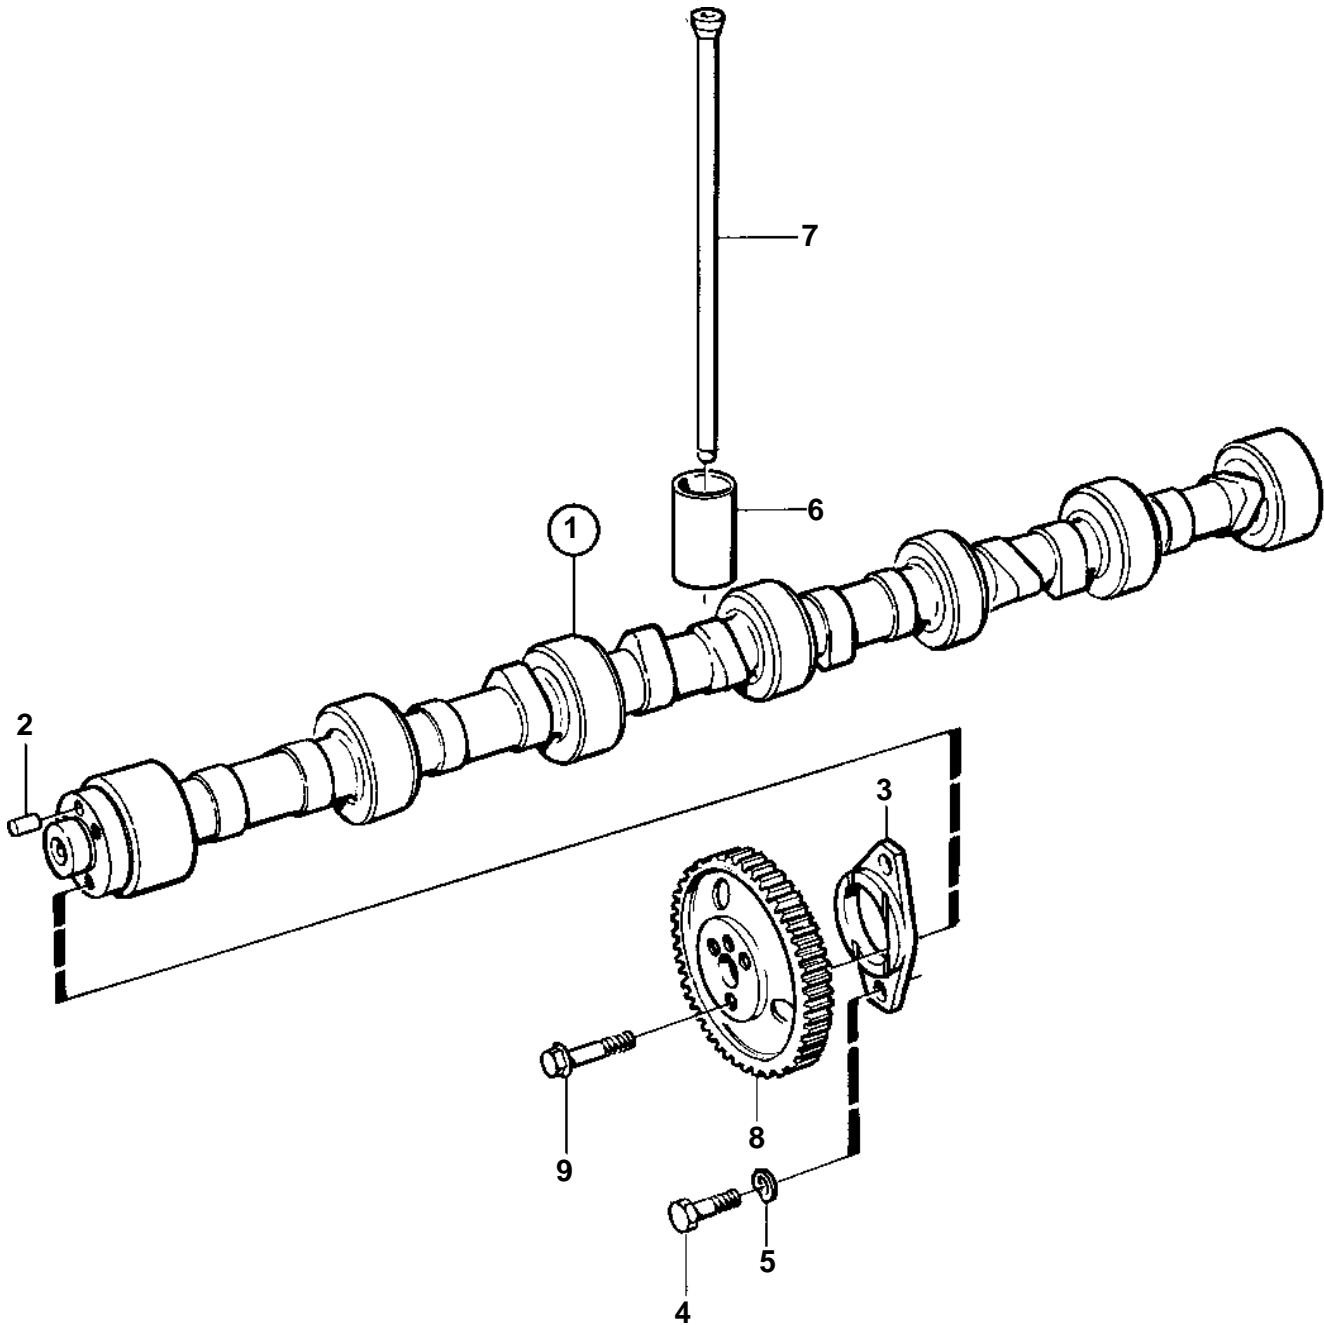

TAMD103A-A, TAMD103A-A AUX

15012

## TAMD103A-A, TAMD103A-A AUX

REF	PART NO.	QTY	DESCRIPTION	SEE SEC.	NOTES
1	8194480	1	Camshaft		
2	950588	1	· Pin		
3	465789	1	Flange		
4	940115	2	Hexagon screw		
5	942336	2	Spring washer		
6	479863	12	Tappet		
7	467820	12	Push rod		
8	423079	1	Gear, nitrocarburized		
			· Bulletin 45-01	45-01-EN	Timing Gears, 71, 100, 121
9	471558	3	Screw		