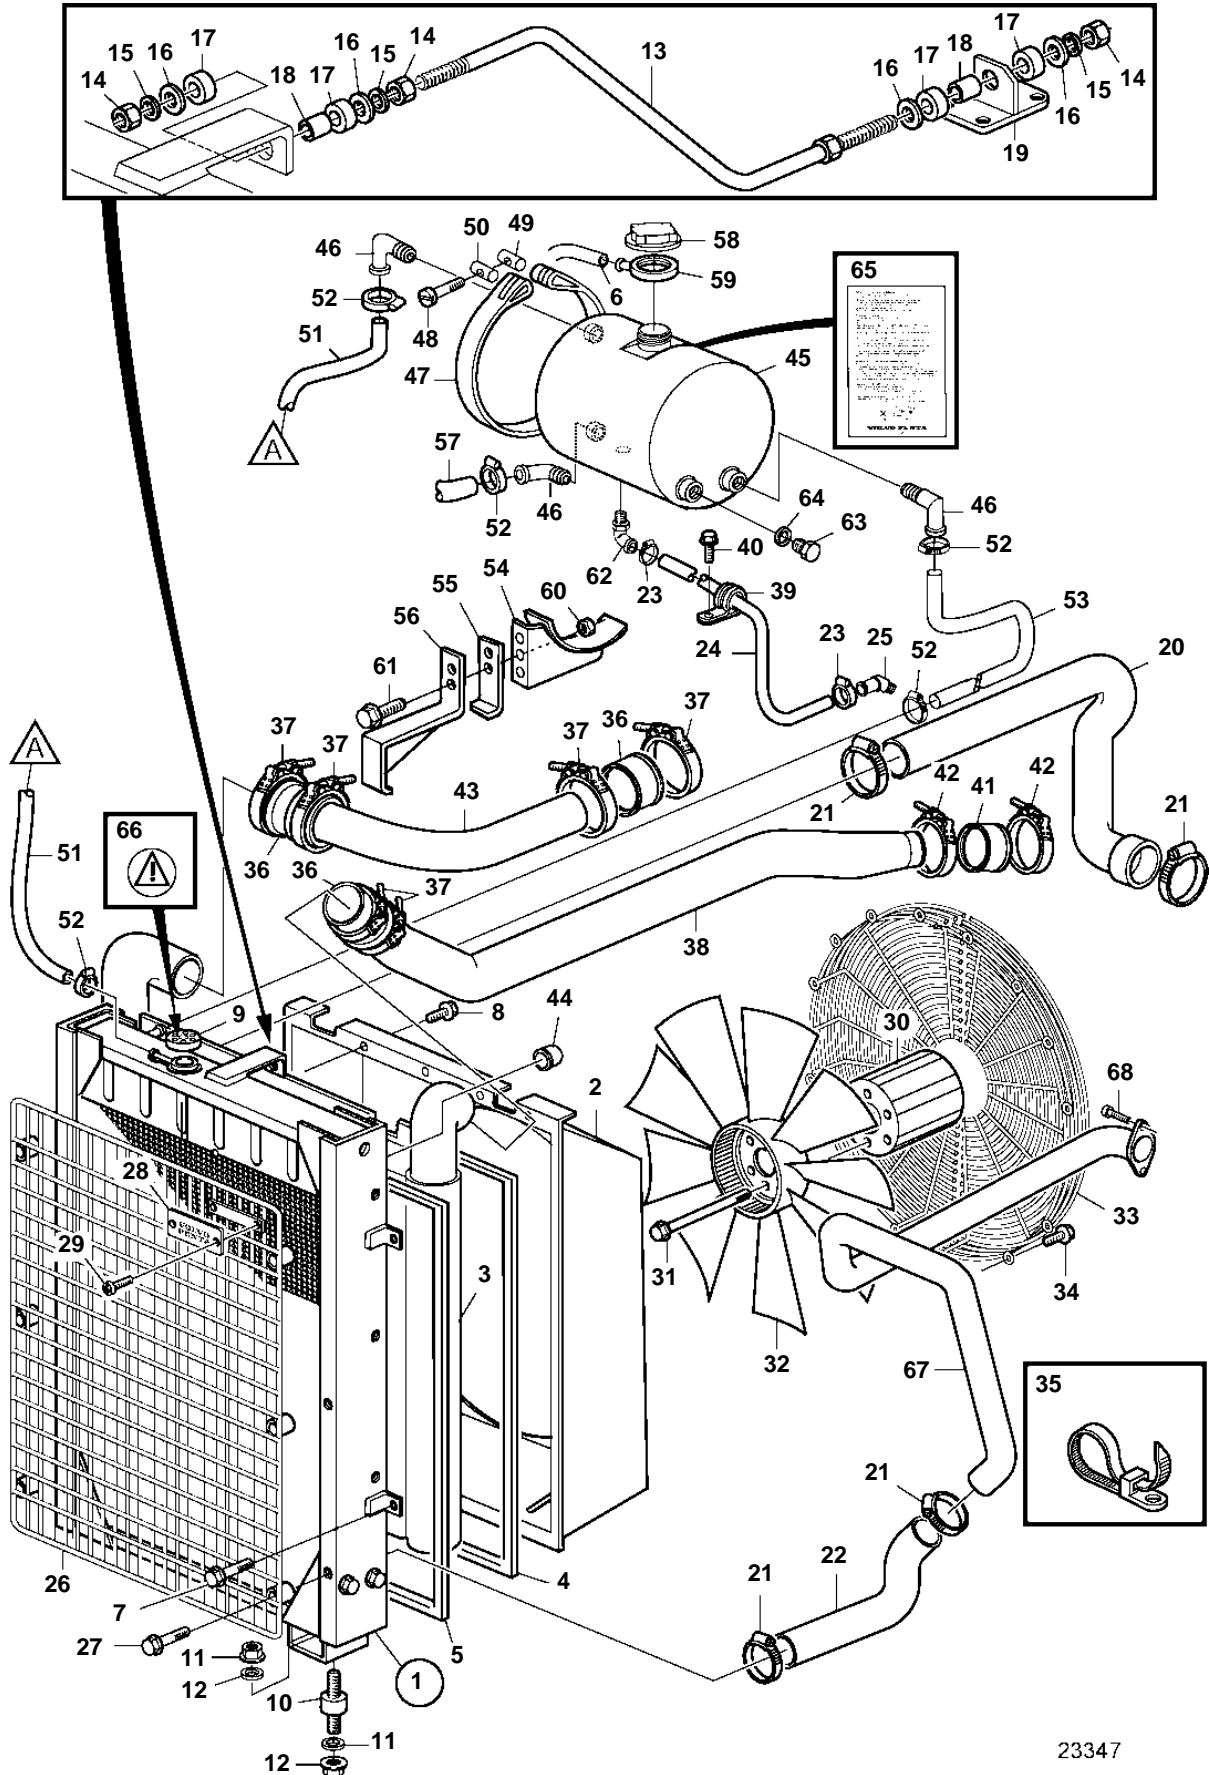

TAMD103A-A, TAMD103A-A AUX

23347

TAMD103A-A, TAMD103A-A AUX

REF	PART NO.	QTY	DESCRIPTION	NOTES
1	3829280	1	Radiator	
2	3827773	1	· Fan shroud	
3	866090	1	· Intercooler	
4	3827817	X	· Sealing strip	L=1900mm
5	3827816	X	· Sealing strip	L=2300mm
	3827816	X	· Sealing strip	L=3200mm
6	192618	X	· Hose	L=1530mm
7	946173	4	· Flange screw	
8	967949	6	· Flange screw	
9	866095	1	· Pressure cap	Not when extra expansion tank is mounted.
	344753	1	Radiator cap	Only when extra expansion tank is mounted., Not included in complete radiator.
10	849170	2	Rubber cushion	
11	940280	4	Spring washer	
12	955850	4	Hexagon nut	
13	3835303	1	Radiator stay	
14	955793	3	Hexagon nut	
15	941912	3	Spring washer	
16	948556	4	Washer	
17	866857	4	Rubber bushing	
18	252202	2	Bushing	
19	475888	1	Anchorage	
20	865194	1	Radiator hose	
21	943480	4	Hose clamp	
22	865195	1	Radiator hose	
23	943475	2	Hose clamp	
24	943367	X	Rubber hose	
25	942649	1	Elbow nipple	
26	865208	1	Radiator protector	
27	947760	6	Flange screw	
28	846118	1	Emblem	
29	941651	2	Screw	
30	3829422	1	Fan hub	
31	965222	6	Flange screw	
32	3828964	1	Fan, pusher type	Plastic., D=890mm
33	3825490	2	Fan guard	
34	945444	12	Flange screw	
35	948211	10	Cable tie	
36	865127	3	Charge air hose	
37	865575	6	Hose clamp	
38	865137	1	Charge air pipe	
39	952637	1	Clamp	
40	945970	1	Hexagon screw	
41	866689	1	Hose	
42	1544731	2	Hose clamp	
43		1	Charge air pipe	
44	845422	1	Cardboard tube	
45	3827367	1	Expansion tank	
46	479953	3	Elbow nipple	
47	339958	2	Tensioning band	
48	31406	2	Hexagon screw	
49	31405	2	Pin	
50	31404	2	Clevis pin	
51	943367	X	Rubber hose	
52	943470	5	Hose clamp	
53	943366	X	Rubber hose	
54	3826803	1	Bracket	
55	3832725	1	Bracket	
56	3832724	1	Bracket	
57	943367	X	Rubber hose	
58	1674083	1	Pressure cap	
59	3828863	1	Rubber collar	
60	971098	4	Flange lock nut	
61	946329	4	Flange screw	