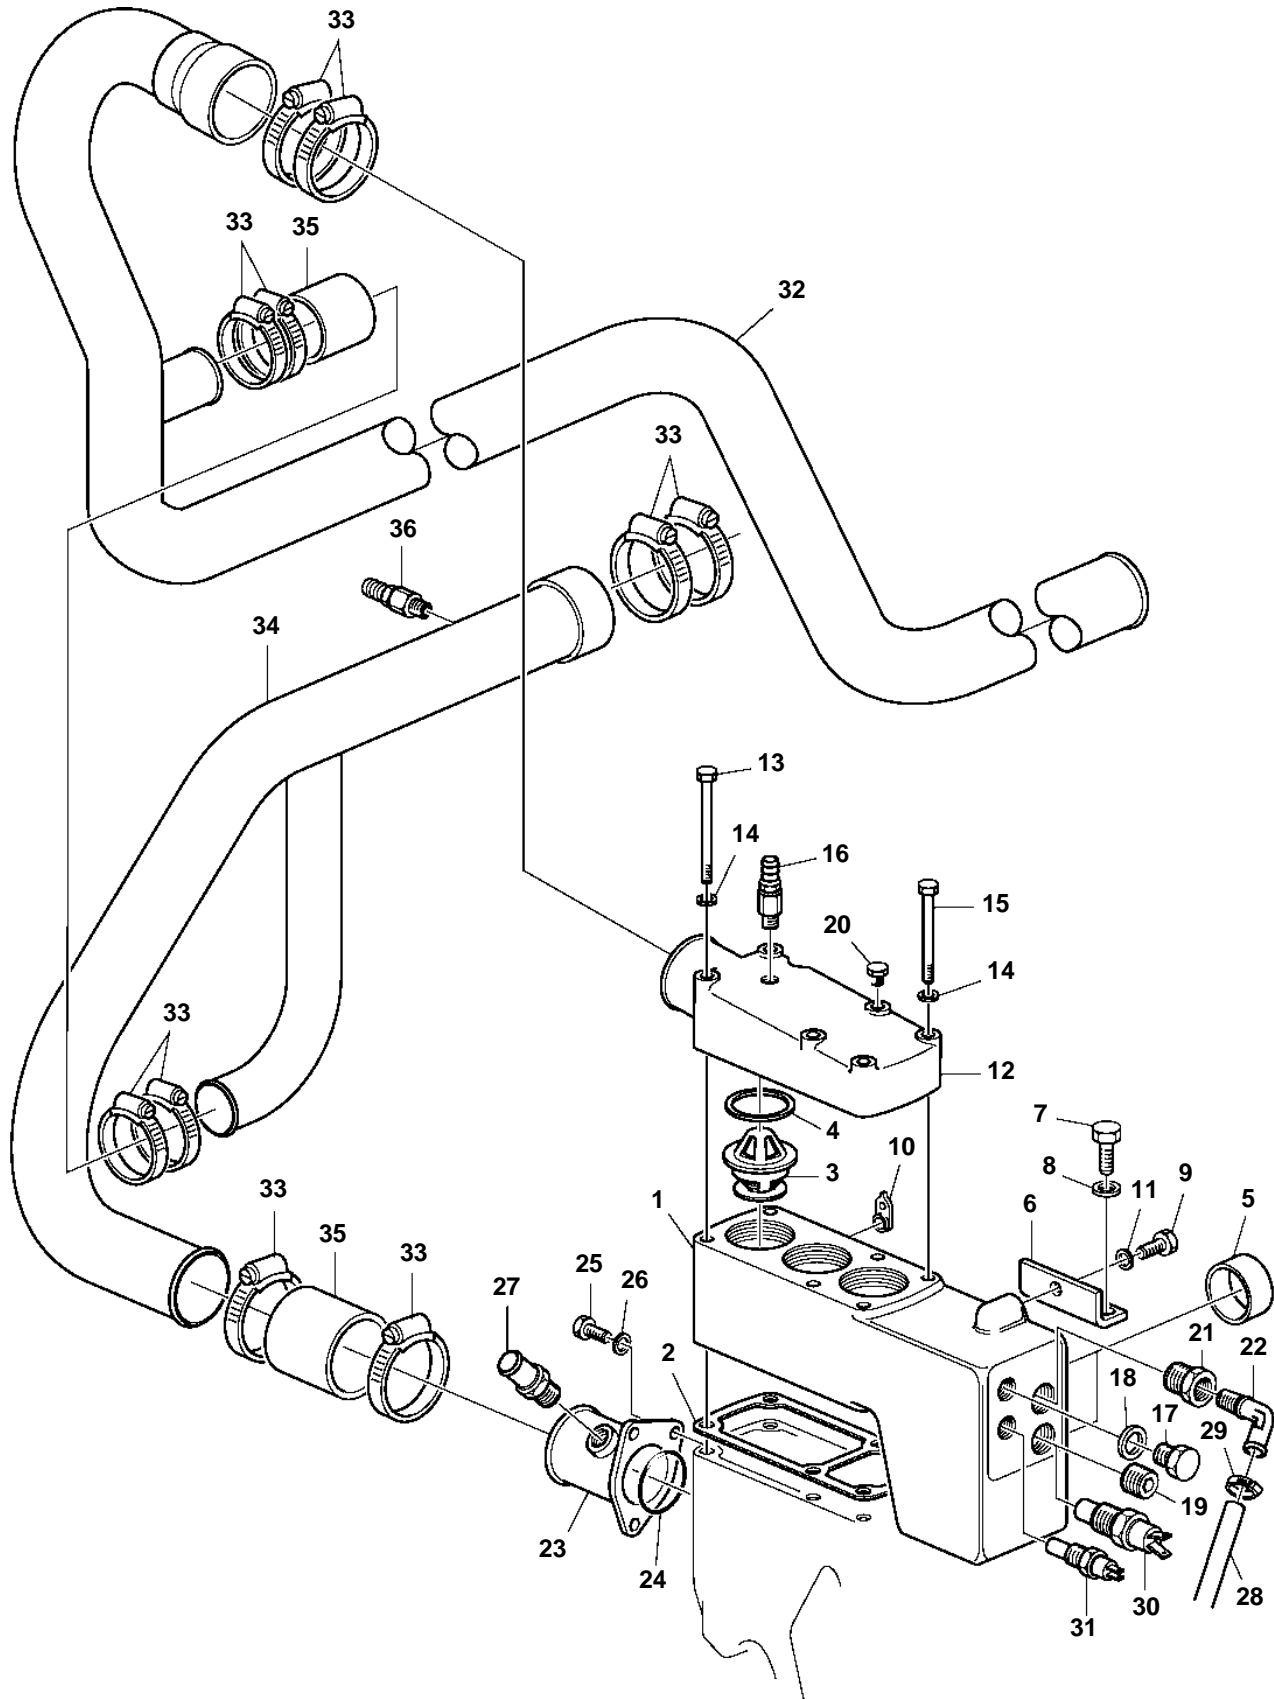

TAMD103A-A

23342

TAMD103A-A

REF	PART NO.	QTY	DESCRIPTION	NOTES
1	837185	1	Thermostat housing	
2	862596	1	Gasket	
3	3831425	1	Thermostat kit	76°C
	3831424	2	Thermostat kit	81°C
4	416033	3	Sealing ring	
5	846923	2	Sealing ring	
6	846739	1	Anchorage	
7	940115	2	Hexagon screw	
8	940097	2	Washer	
9	955560	1	Hexagon screw	
10	479260	1	Seal	
11	940280	1	Spring washer	
12	847548	1	Thermostat housing	
13	941252	2	Hexagon screw	
14	942336	5	Spring washer	
15	959799	3	Hexagon screw	L=165mm
	941252	1	Hexagon screw, bar-extra alternator	L=171mm
16	976945	3	Washer	
17	966871	1	Shut-off cock	
18	180761	X	Plug	
19	11996	X	Gasket	
20	479977	X	Plug	
21		1	Plug	
22	479953	1	Elbow nipple	
23	3825225	1	Tube	
24	925092	1	O-ring	
25	940135	3	Hexagon screw	
26	941907	3	Spring washer	
27	941845	1	Nipple	
28	943366	X	Rubber hose	L=8000mm
29	961663	4	Hose clamp	
	961663	3	Hose clamp	ALT
30		1	Thermo monitor	SEE GROUP 30
31		1	Ect sensor	SEE GROUP 30
32	3838706	1	Coolant pipe	
33	961673	12	Hose clamp	
34	3837273	1	Coolant pipe	
35	858471	1	Hose	L=130mm
36				