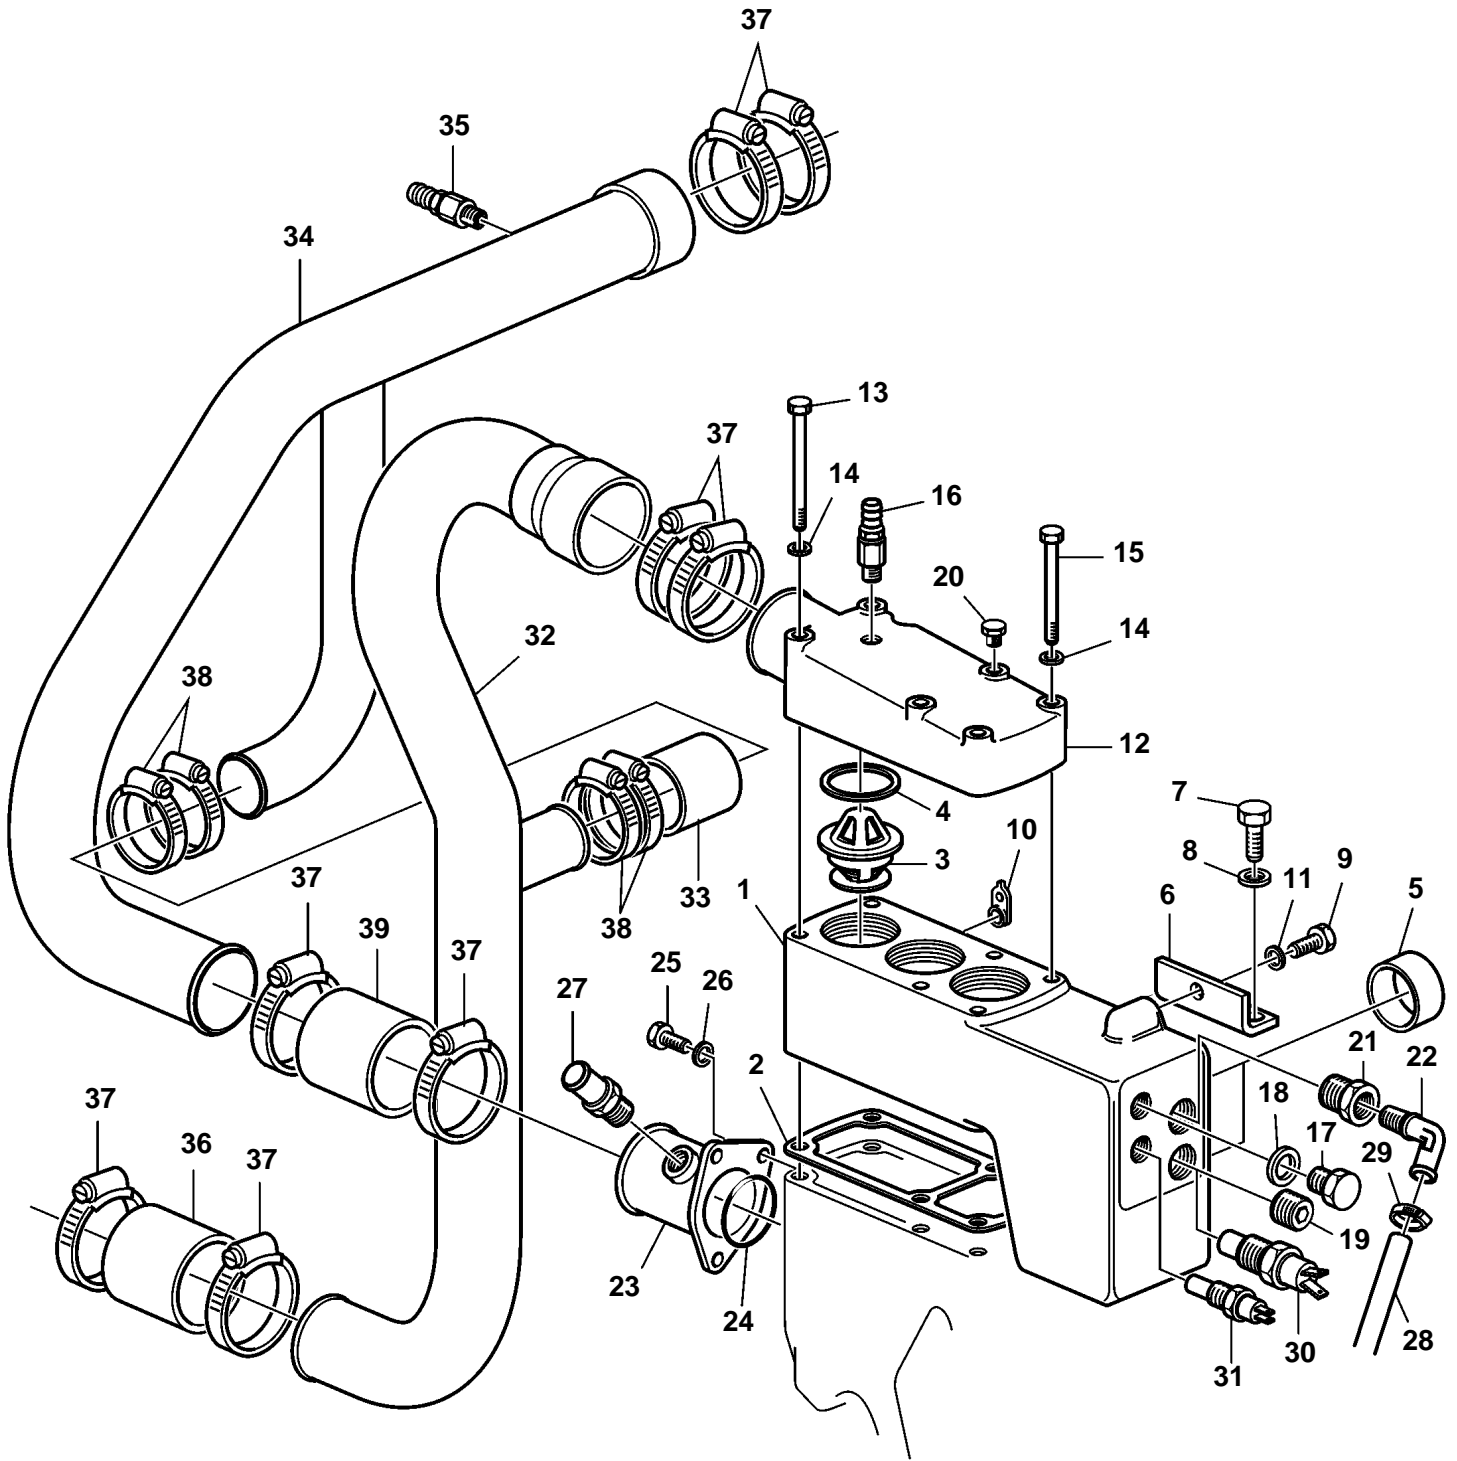

TAMD103A-A AUX

23340

TAMD103A-A AUX

REF	PART NO.	QTY	DESCRIPTION	NOTES
1	837185	1	Thermostat housing	
2	862596	1	Gasket	
3	3831425	1	Thermostat kit	76°C
	3831424	2	Thermostat kit	81°C
4	416033	3	· Sealing ring	
5	846923	2	Sealing ring	
6	846739	1	Anchorage	
7	940115	2	Hexagon screw	
8	940097	2	Washer	
9	955560	1	Hexagon screw	
10	479260	1	Seal	
11	940280	1	Spring washer	
12	847548	1	Thermostat housing	
13	941252	2	Hexagon screw	
14	942336	5	Spring washer	
15	959799	3	Hexagon screw	L=165mm
	941252	1	Hexagon screw, bar-extra alternator	L=171mm
16	966871	1	Shut-off cock	
17	180761	X	Plug	
18	11996	X	Gasket	
19	479977	X	Plug	
20		1	Plug	
21	836192	1	Nipple	
22	479953	1	Elbow nipple	
23	3825225	1	Tube	
24	925092	1	O-ring	
25	940135	3	Hexagon screw	
26	941907	3	Spring washer	
27	941845	1	Nipple	
28	943366	X	Rubber hose	L=8000mm
29	961663	4	Hose clamp	
	961663	3	Hose clamp	ALT
30		1	Thermo monitor	SEE GROUP 30
31		1	Ect sensor	SEE GROUP 30
32	3838382	1	Coolant pipe	
33	858471	X	Hose	L=130mm
34	3837273	1	Coolant pipe	
35	949918	1	Shut-off cock	
36	952982	X	Hose	
37	961673	8	Hose clamp	
38	961670	4	Hose clamp	
39	952982	X	Hose	