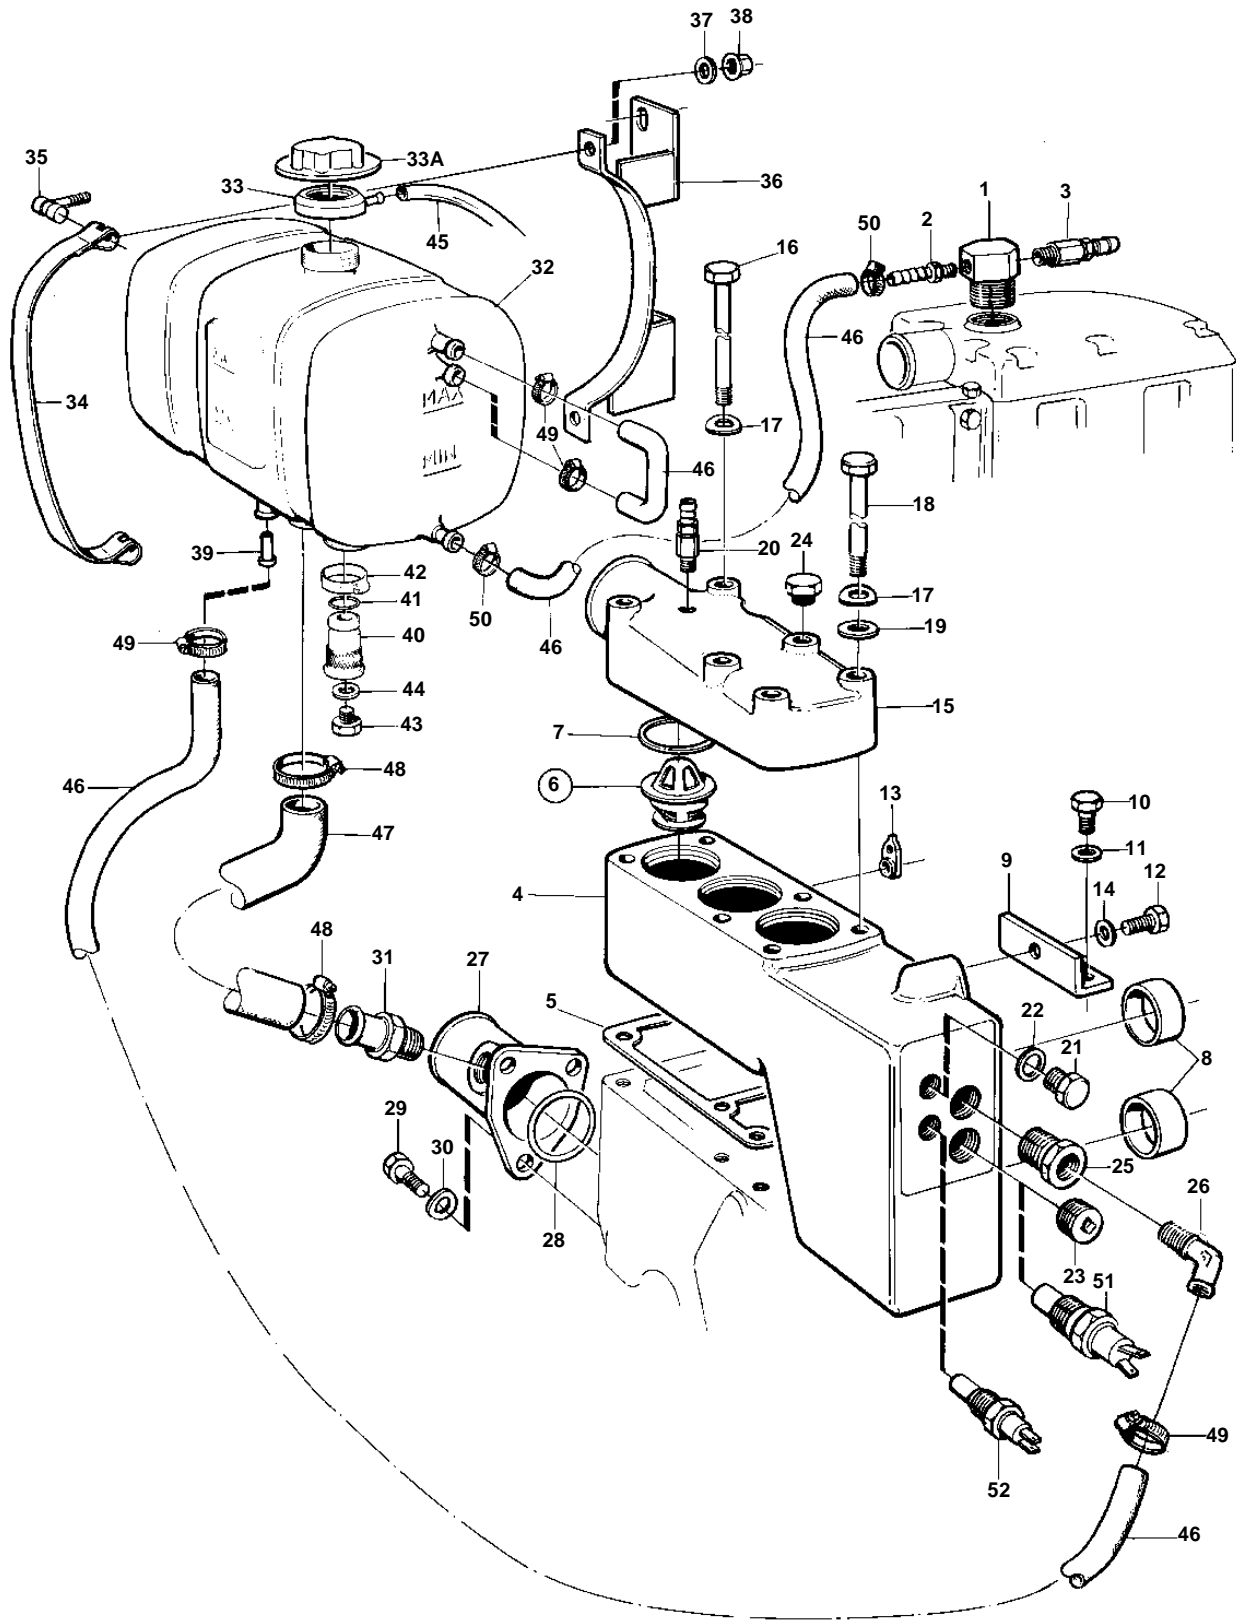

TAMD103A-A

## TAMD103A-A

REF	PART NO.	QTY	DESCRIPTION	NOTES
1	3825247	1	T-nipple	
2	855117	1	Nipple	
3	966871	1	Shut-off cock	
4	837185	1	Thermostat housing	
5	862596	1	Gasket	
6	3831425	1	Thermostat kit	76°C
	3831424	2	Thermostat kit	81°C
7	416033	3	Sealing ring	
8	846923	2	Sealing ring	
9	846739	1	Anchorage	
10	940115	2	Hexagon screw	
11	940097	2	Washer	
12	955560	1	Hexagon screw	
13	479260	1	Seal	
14	940280	1	Spring washer	
15	847548	1	Thermostat housing	
16	941252	2	Hexagon screw	
17	942336	5	Spring washer	
18	959799	3	Hexagon screw	L=165mm
	941252	1	Hexagon screw, bar-extra alternator	L=171mm
19	976945	3	Washer	
20	966871	1	Shut-off cock	
21	180761	X	Plug	
22	11996	X	Gasket	
23	479977	X	Plug	
24		1	Plug	
25	836192	1	Nipple	
26	479953	1	Elbow nipple	
27	3825225	1	Tube	
28	925092	1	O-ring	
29	940135	3	Hexagon screw	
30	941907	3	Spring washer	
31	941845	1	Nipple	
32	11033385	1	Expansion tank	
33	3828863	1	Rubber collar	
33A	1674083	1	Pressure cap	ALT, 75kPa
33	1542591	1	Pressure cap	ALT, 50kPa
	844624	1	Pressure cap	ALT, 30kPa
34	11075152	2	Tensioning band	
35	11025992	4	Pin	
36	865573	2	Bracket	
37	976944	4	Washer	
38	948645	4	Flange lock nut	
39	865754	2	Orifice sleeve	
40	11031743	1	Nipple	
41	960164	1	O-ring	
42	961665	1	Hose clamp	
43	947660	1	Plug	
44	11994	1	Gasket	
45	192618	X	Hose	L=1000mm
46	943366	X	Rubber hose	L=800mm
47	944386	X	Rubber hose	L=400mm
48	961667	2	Hose clamp	
49	961663	4	Hose clamp	
	961663	3	Hose clamp	ALT
50	961662	2	Hose clamp	
	961662	3	Hose clamp	ALT
51		1	Thermo monitor	SEE GROUP 30
52		1	Ect sensor	SEE GROUP 30