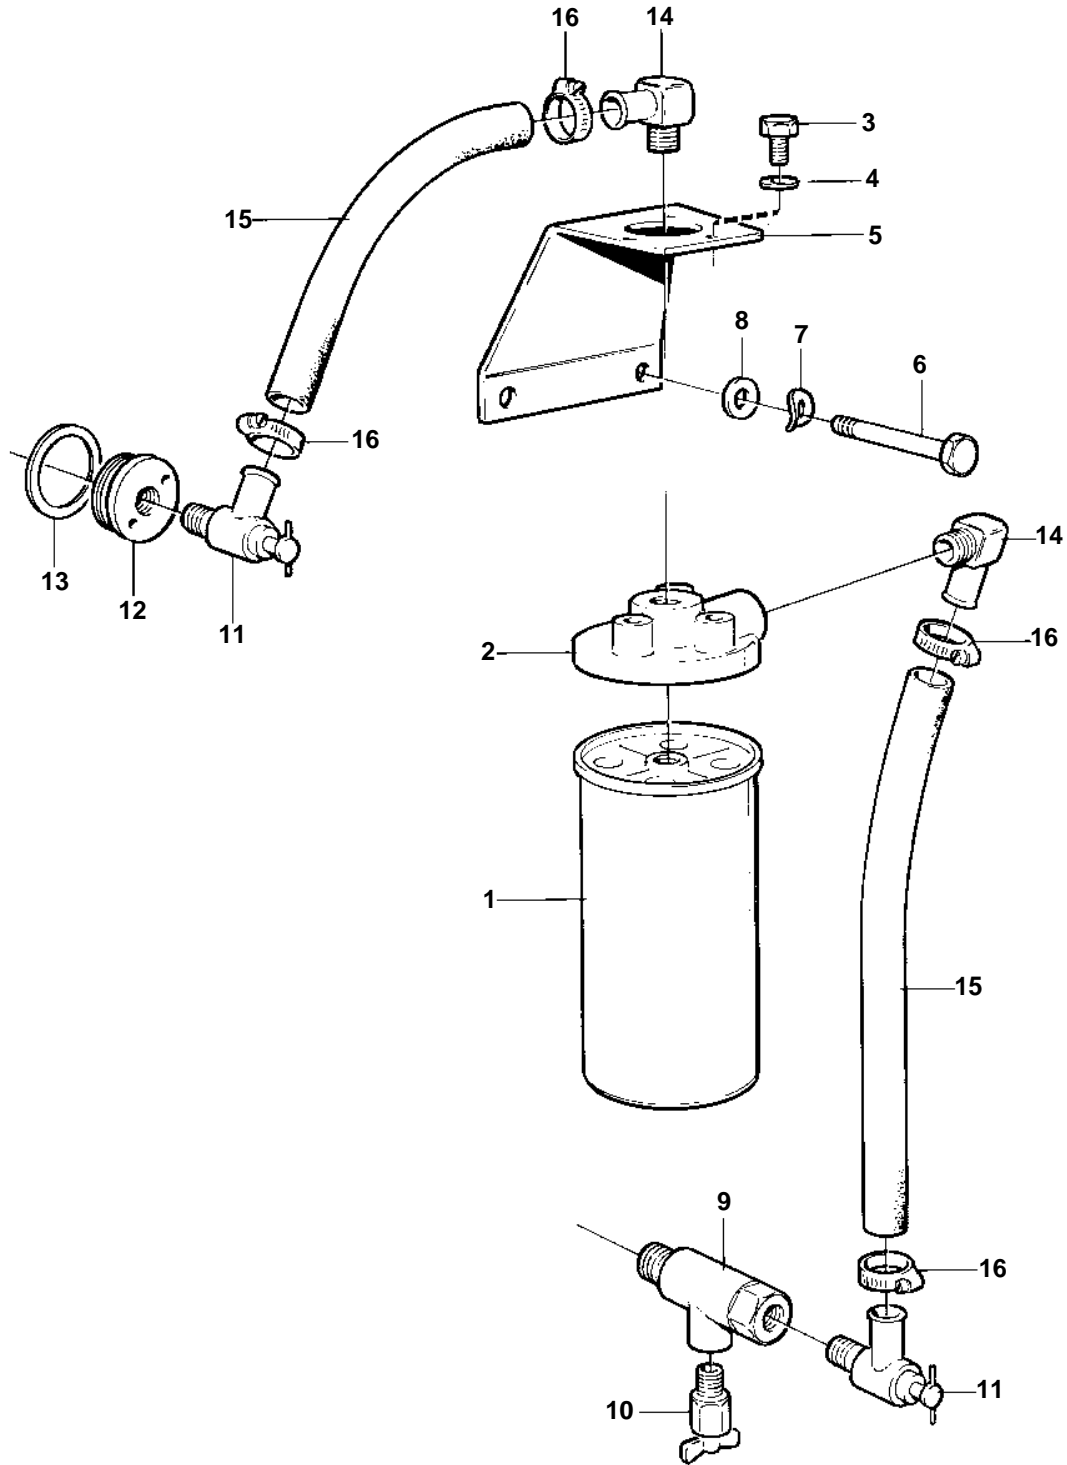

TAMD103A-A

15299

TAMD103A-A

REF	PART NO.	QTY	DESCRIPTION	NOTES
1	366822	1	Filter	
2	836440	1	Filter housing	
3	955524	3	Hexagon screw	
4	941907	3	Spring washer	
5	843992	1	Bracket	
6	191652	2	Hexagon screw	
7	942336	2	Spring washer	
8	940097	2	Washer	
9	827932	1	T-pipe	
10	949918	1	Shut-off cock	
11	365287	2	Faucet	
12	837180	1	Plug	
13	469328	1	Gasket	
14	961606	2	Hose nipple	
15	952969	X	Hose	L=180mm
	952969	X	Hose	L=310mm
16	943472	4	Hose clamp	