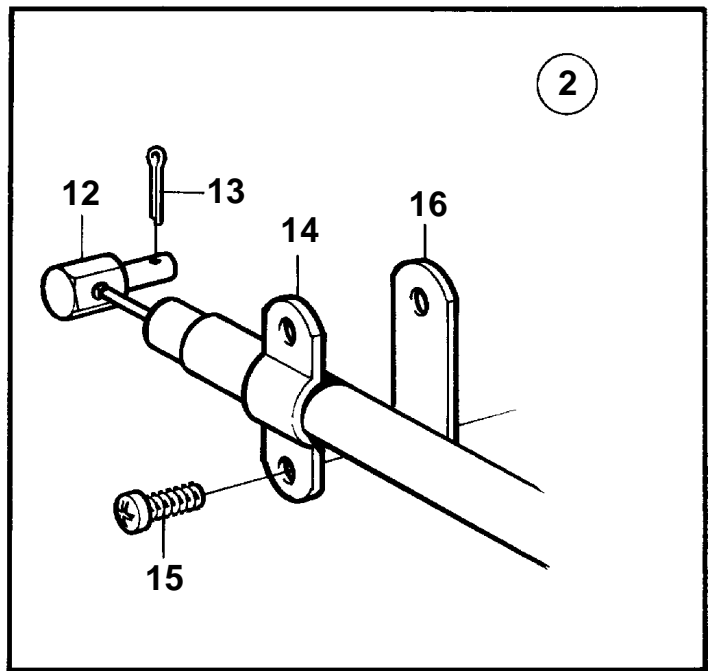

TAMD103A-A, TAMD103A-A AUX

8745

TAMD103A-A, TAMD103A-A AUX

| REF | PART NO. | QTY | DESCRIPTION | NOTES |
|-----|----------|-----|------------------------|-----------------------------|
| 2 | | 1 | Mounting kit | For control cable type 443. |
| 12 | 853217 | 1 | • Cube | |
| 13 | 17276 | 1 | • Split pin | |
| 14 | 6853782 | 1 | • Cable clamp | |
| 15 | 950206 | 2 | • Cross recessed screw | |
| 16 | 819068 | 1 | • Washer | |
| | | | | |