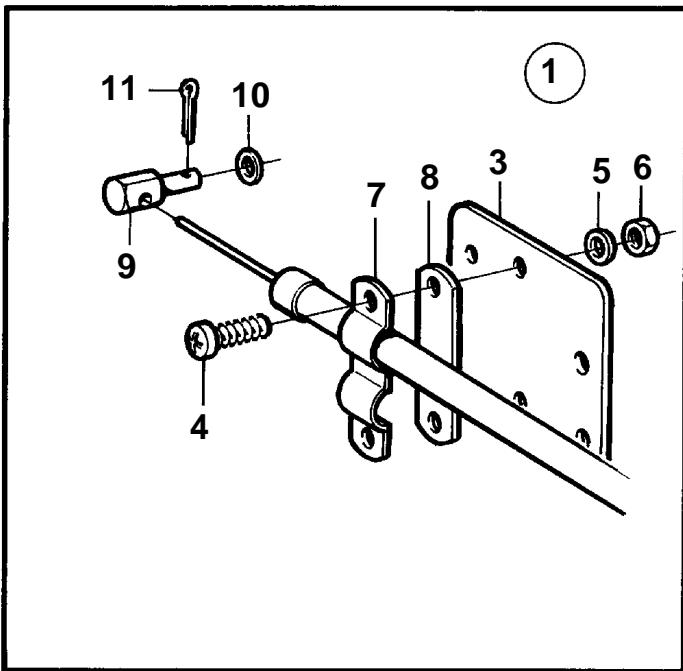

TAMD103A-A, TAMD103A-A AUX

8745

TAMD103A-A, TAMD103A-A AUX

| REF | PART NO. | QTY | DESCRIPTION | NOTES |
|-----|----------|-----|------------------------|-----------------------------|
| 2 | | 1 | Mounting kit | For control cable type 443. |
| 12 | 853217 | 1 | • Cube | |
| 13 | 17276 | 1 | • Split pin | |
| 14 | 6853782 | 1 | • Cable clamp | |
| 15 | 950206 | 2 | • Cross recessed screw | |
| 16 | 819068 | 1 | • Washer | |
| | | | | |