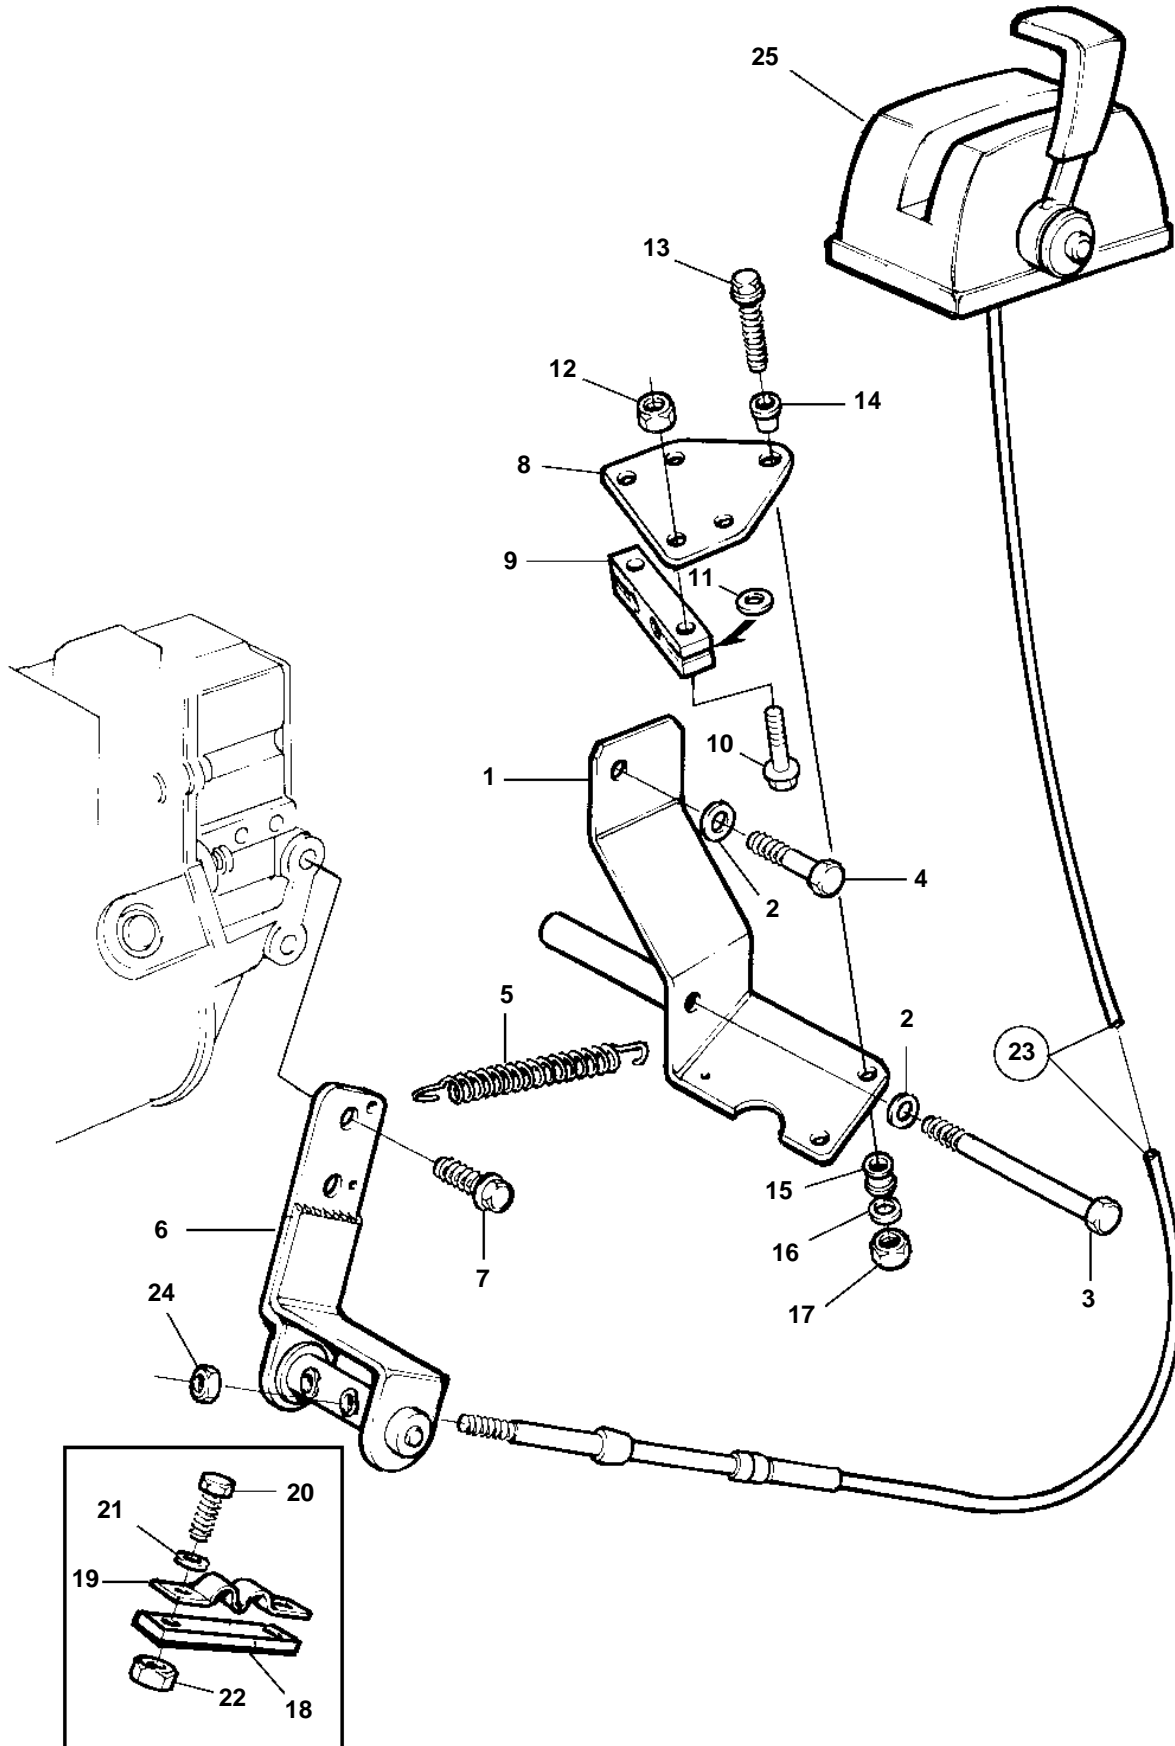

TAMD103A-A, TAMD103A-A AUX

TAMD103A-A, TAMD103A-A AUX

REF	PART NO.	QTY	DESCRIPTION	SEE SEC.
1	866922	1	Bracket	
2	942336	2	Spring washer	
3	942338	1	Hexagon screw	
4	940114	1	Hexagon screw	
5	819809	1	Spring	
6	866923	1	Intermediate lever	
7	967949	2	Flange screw	
8	1140270	1	Bracket	
9	1140271	1	Anchorage	
10	948217	2	Flange screw	
11	955894	1	Washer	
12	963106	2	Lock nut	
13	947542	2	Flange screw	
14	824834	2	Bushing	
15	824830	2	Spacer sleeve	
16	976943	2	Washer	
17	963105	2	Lock nut	
18	1140272	1	Spacer	
19	850182	1	Cable attachment	
20	956081	2	Cross recessed screw	
21	940090	2	Washer	
22	963104	2	Lock nut	
23		X	Control cable	231
24		1	• Nut	
25		1	Control	