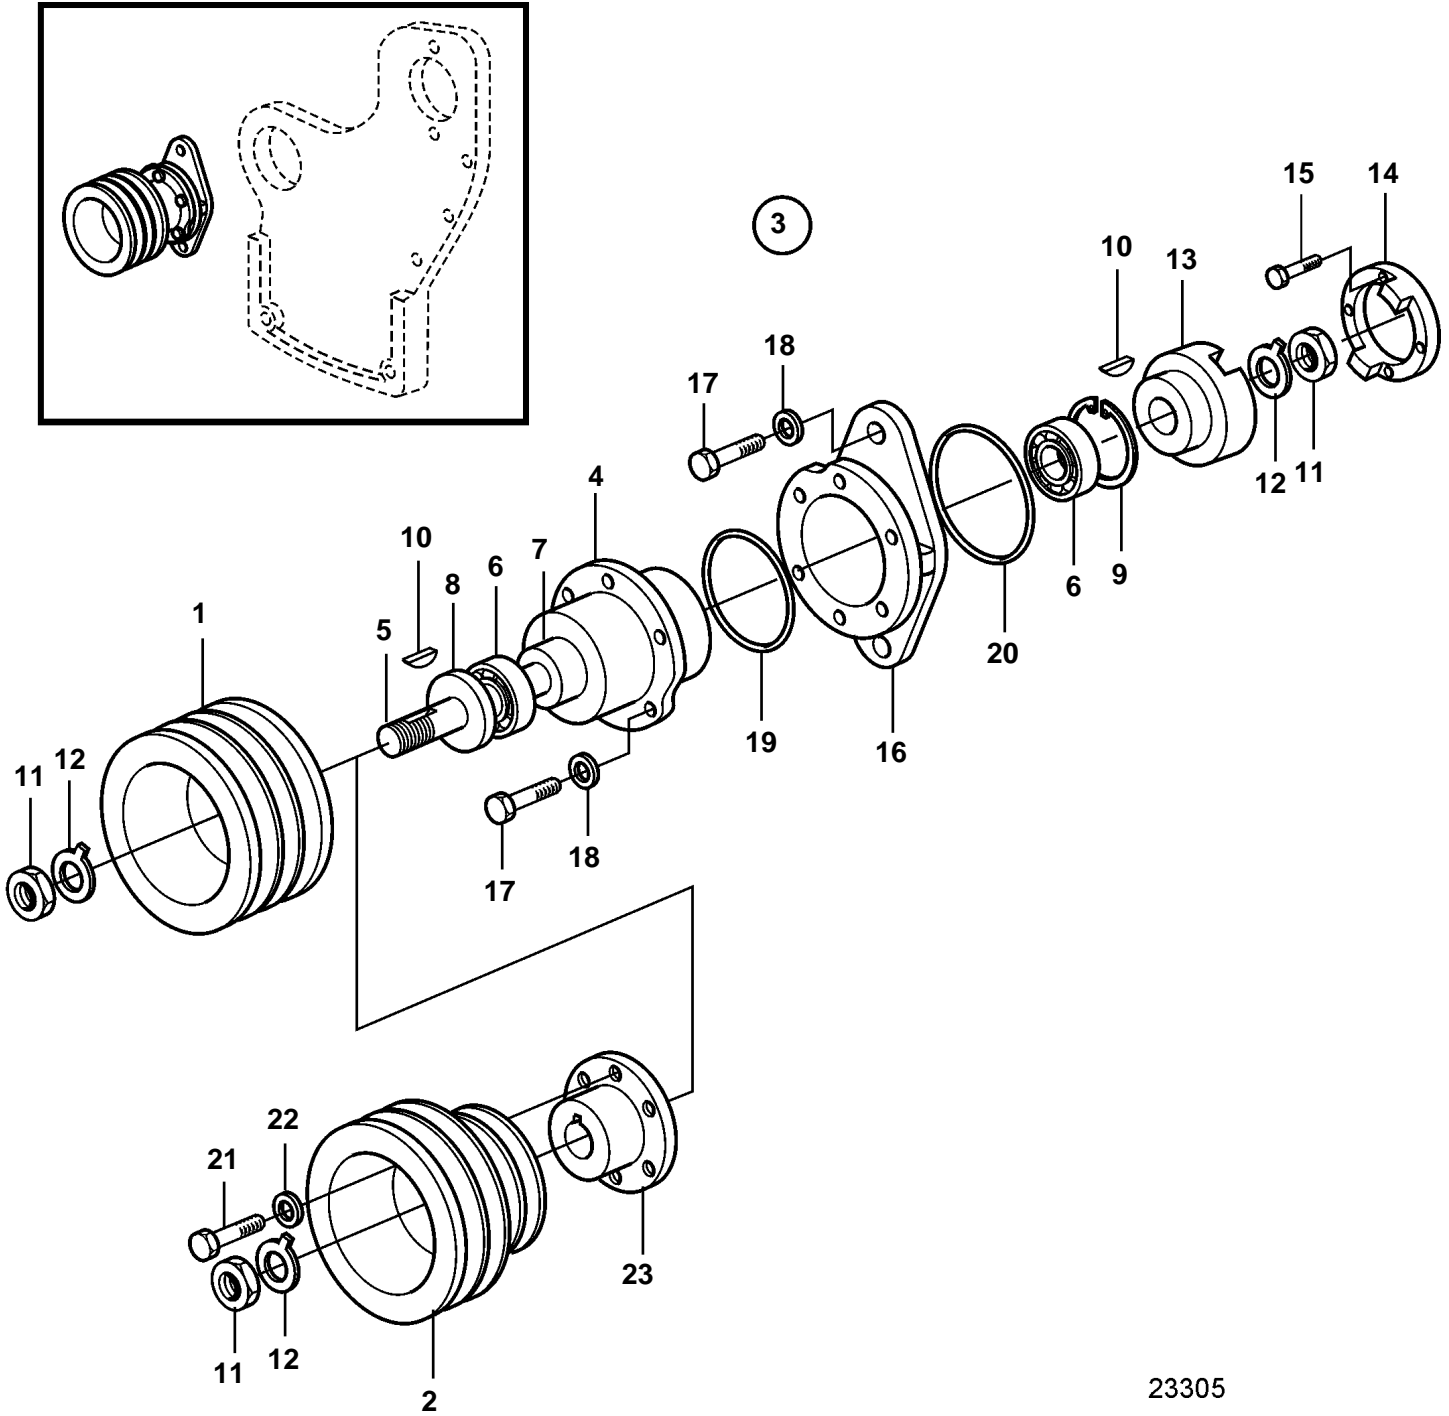

TAMD103A-A, TAMD103A-A AUX

23305

TAMD103A-A, TAMD103A-A AUX

REF	PART NO.	QTY	DESCRIPTION	NOTES
1		1	Pulley	
2	3826059	1	Pulley	(823116)
3		1	Power take-off	
4	821067	1	· Bearing housing	
5	821068	1	· Shaft	
6	11013	2	· Ball bearing	
7	821072	1	· Spacer sleeve	
8	958858	1	· Sealing ring	
9	914533	1	· Snap ring	
10	942406	2	· Woodruff key	
11	955860	2	· Hexagon nut	
12	942735	2	· Tab washer	
13	820960	1	Dog clutch	
14	821071	1	Companion flange, sea water pump	
15	955513	4	Hexagon screw	
16	820697	1	Spacer	
17	940115	6	Hexagon screw	
18	942336	6	Spring washer	
19	967344	1	O-ring	
20	420213	1	Seal	
21	940135	6	Hexagon screw	
22	955894	6	Washer	
23	3826060	1	Hub	