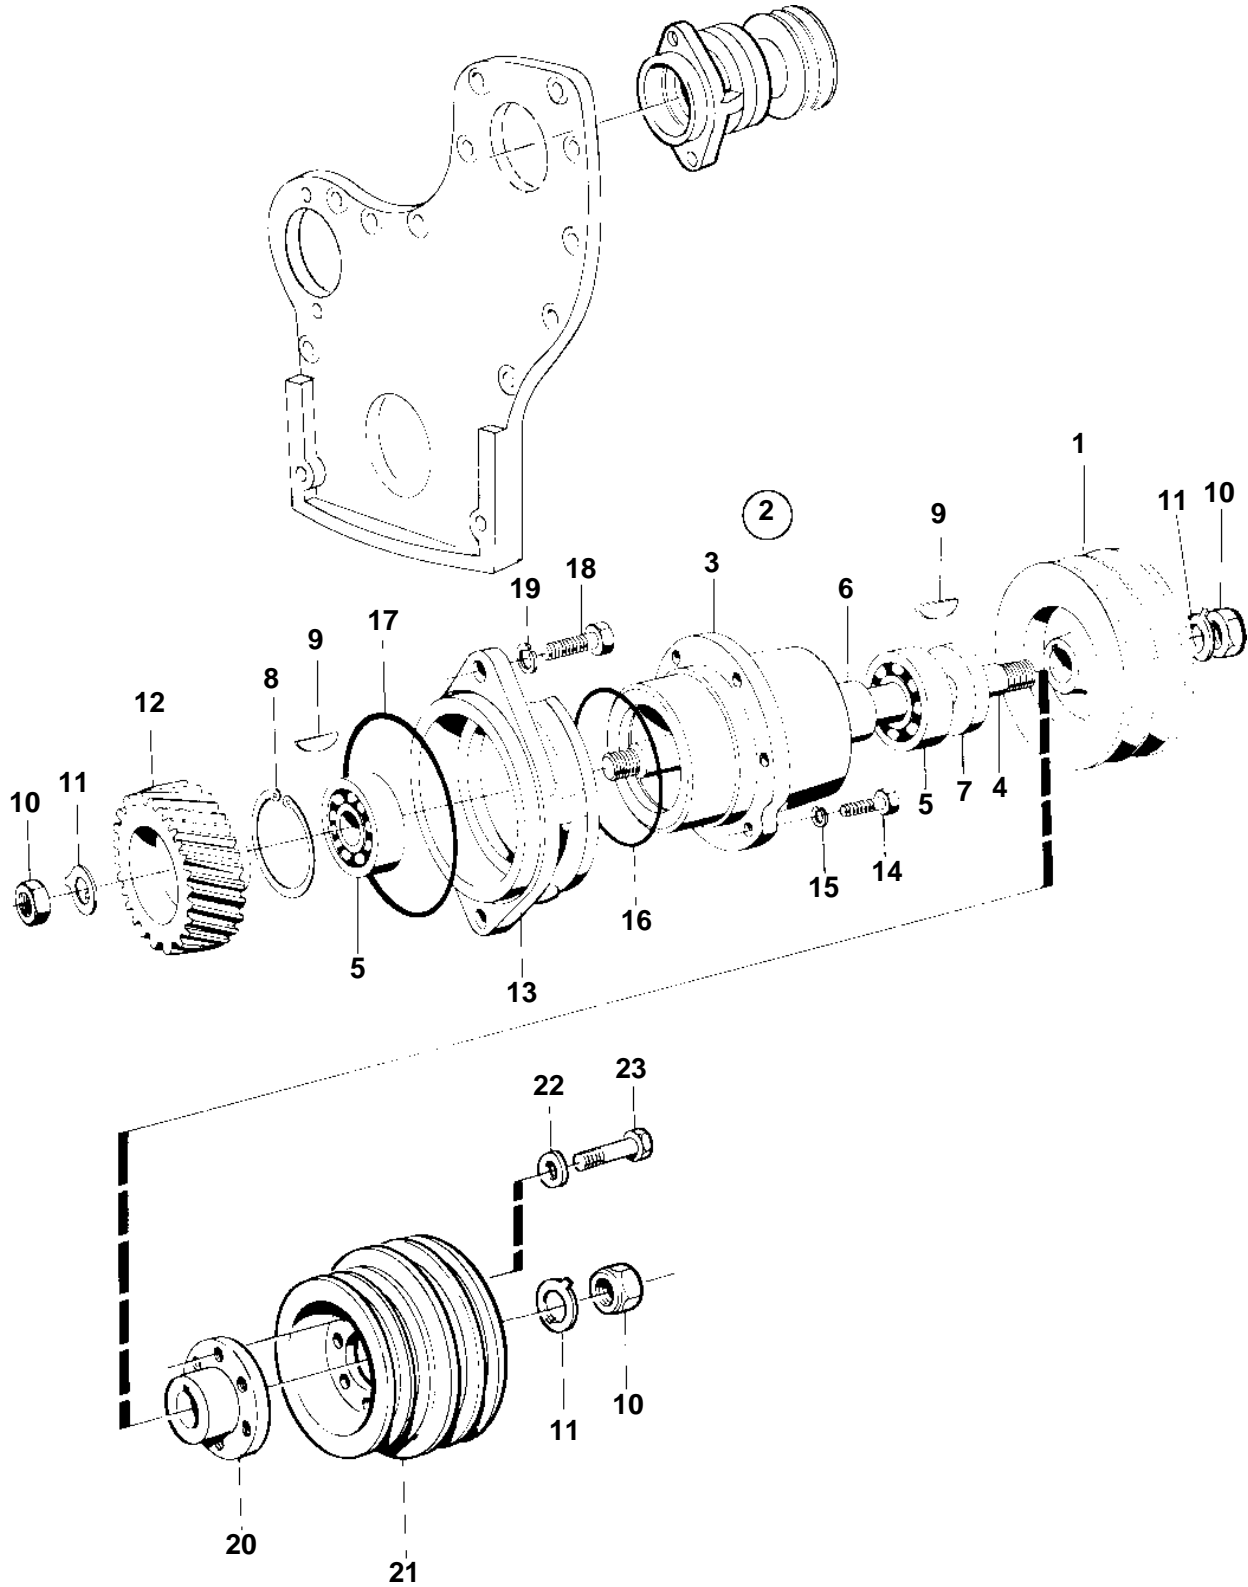

TAMD103A-A, TAMD103A-A AUX

TAMD103A-A, TAMD103A-A AUX

REF	PART NO.	QTY	DESCRIPTION	NOTES
1		1	Pulley	
2		1	Drive outlet	
3	821067	1	· Bearing housing	
4	821068	1	· Shaft	
5	11013	2	· Ball bearing	
6	821072	1	· Spacer sleeve	
7	958858	1	· Sealing ring	
8	914533	1	· Snap ring	
9	942406	2	· Woodruff key	
10	955860	2	· Hexagon nut	
11	942735	2	· Tab washer	
12	821090	1	Gear	
13	821091	1	Spacer	
14	940114	4	Hexagon screw	
15	942336	4	Spring washer	
16	925095	1	O-ring	
17	420213	1	Seal	
18	940115	2	Hexagon screw	
19	942336	2	Spring washer	
20	3826060	1	Hub	LATE TYPE
21	3826059	1	Pulley	LATE TYPE
22	955894	6	Washer	LATE TYPE
23	940135	6	Hexagon screw	LATE TYPE